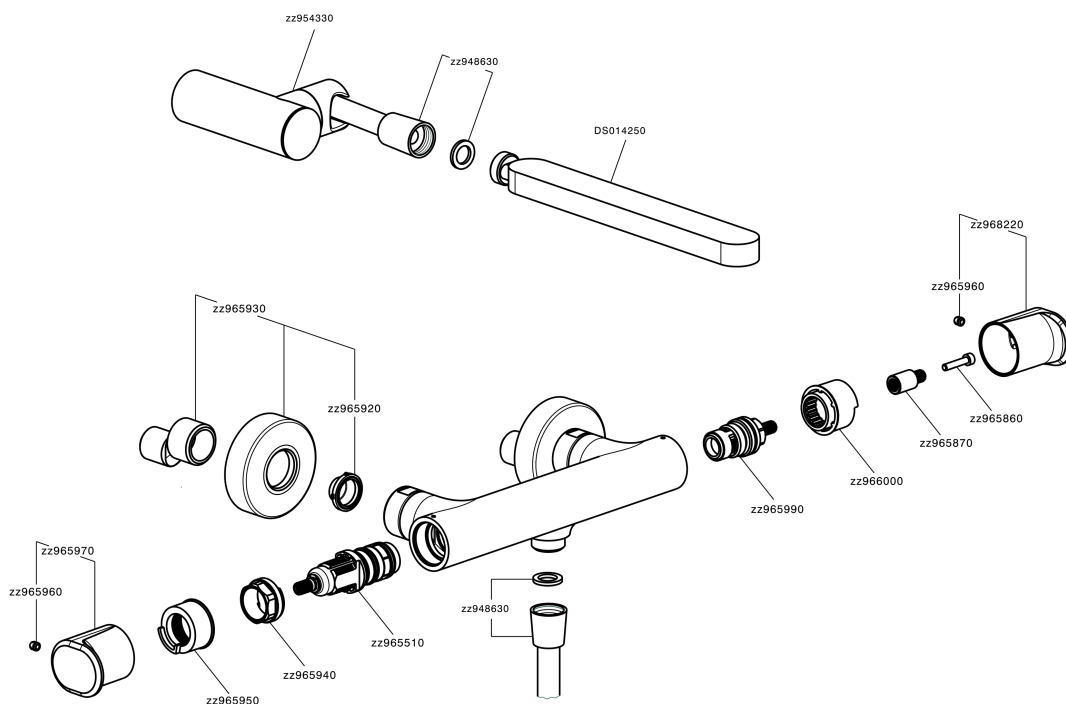

Thermostatic shower mixer, with shower set LINEAVIVA_LVD01010

LVD01010

<https://en.cisal.it/thermostatic-shower-mixer-with-shower-set-lineaviva-lvd01010>

2024-12-22