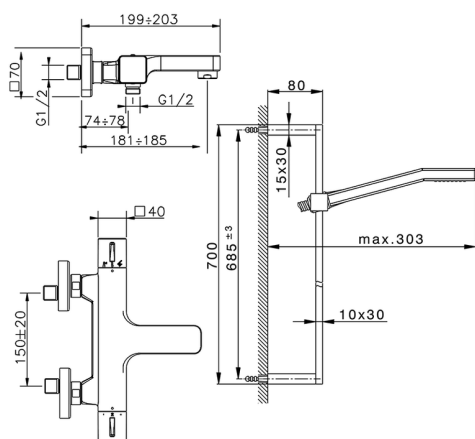

## Thermostatic bath-shower mixer with sliding bar CUBIC\_CUS21020

MODEL **CUS21020**

Thermostatic bath-shower mixer with sliding bar, 70 cm slide rail kit with sliding bracket, 42x18 mm ABS Quad one spray handshower, 150 cm smooth SILVERFLEX Flexible Hose

### CHARACTERISTICS

Cartridge Spare Parts **22.04A.AR - ZZ97279004**

**Argo 2 (long filter) Thermostatic Valve**