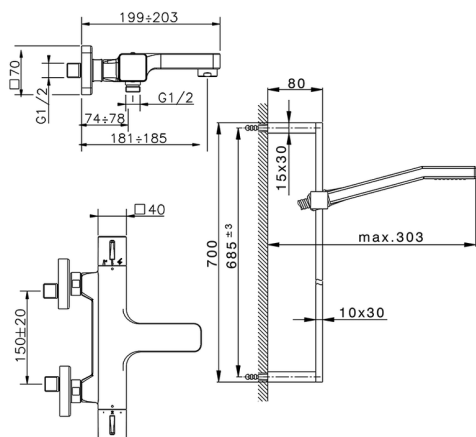

Thermostatic bath-shower mixer with sliding bar CUBIC_CUS21020

MODEL **CUS21020**

Thermostatic bath-shower mixer with sliding bar, 70 cm slide rail kit with sliding bracket, 42x18 mm ABS Quad one spray handshower, 150 cm smooth SILVERFLEX Flexible Hose

AVAILABLE FINISHINGS

-  **21** 21 Chrome
-  **2B** 2B Polished Nickel
-  **2F** 2F Brushed Nickel
-  **40** 40 Matt Black

CHARACTERISTICS

Cartridge Spare Parts **22.04A.AR - ZZ97279004**

Argo 2 (long filter) Thermostatic Valve

DeviaStop

The Cisal Devia Stop technology allows to adjust the water flow and to direct it to the selected output point (overhead soaker, hand shower, etc).

SafeTouch

The Cisal SafeTouch system maintains the mixer body cool to the touch during operation.