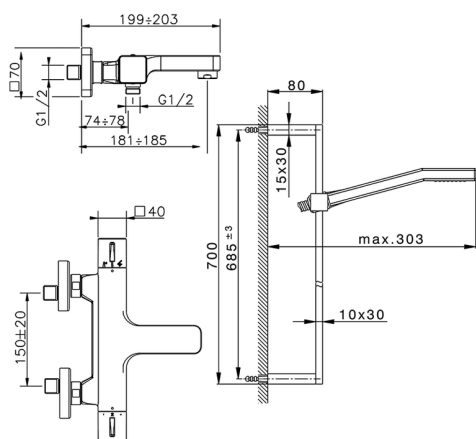

## Thermostatic bath-shower mixer with sliding bar CUBIC\_CUS21020

MODEL **CUS21020**

Thermostatic bath-shower mixer with sliding bar, 70 cm slide rail kit with sliding bracket, 42x18 mm ABS Quad one spray handshower, 150 cm smooth SILVERFLEX Flexible Hose

### CHARACTERISTICS

Cartridge Spare Parts **22.04A.AR - ZZ97279004**

**Argo 2 (long filter) Thermostatic Valve**