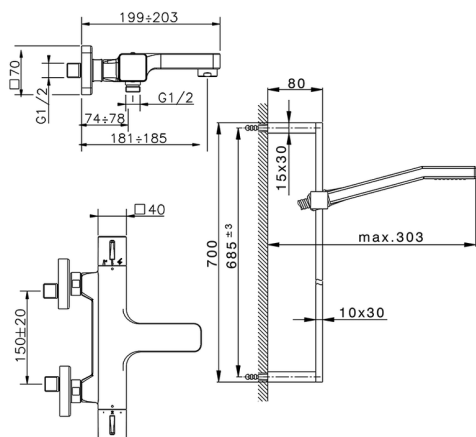

## Thermostatic bath-shower mixer with sliding bar CUBIC\_CUS21020

MODEL **CUS21020**

Thermostatic bath-shower mixer with sliding bar, 70 cm slide rail kit with sliding bracket, 42x18 mm ABS Quad one spray handshower, 150 cm smooth SILVERFLEX Flexible Hose

### CHARACTERISTICS

Cartridge Spare Parts **22.04A.AR - ZZ97279004**

**Argo 2 (long filter) Thermostatic Valve**