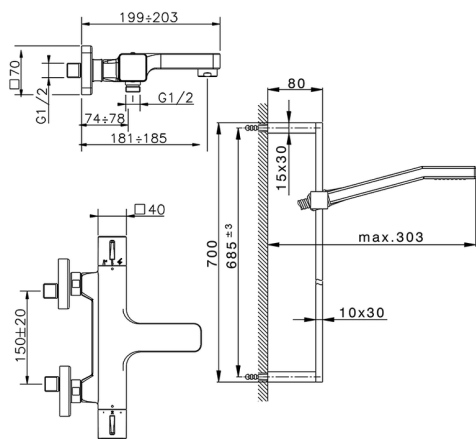

Thermostatic bath-shower mixer with sliding bar CUBIC_CUS21020

MODEL **CUS21020**

Thermostatic bath-shower mixer with sliding bar, 70 cm slide rail kit with sliding bracket, 42x18 mm ABS Quad one spray handshower, 150 cm smooth SILVERFLEX Flexible Hose

AVAILABLE FINISHINGS

-  **21** 21 Chrome
-  **2B** 2B Polished Nickel
-  **2F** 2F Brushed Nickel
-  **40** 40 Matt Black

CHARACTERISTICS

Cartridge Spare Parts **22.04A.AR - ZZ97279004**

Argo 2 (long filter) Thermostatic Valve

DeviaStop

The Cisal Devia Stop technology allows to adjust the water flow and to direct it to the selected output point (overhead soaker, hand shower, etc).

SafeTouch

The Cisal SafeTouch system maintains the mixer body cool to the touch during operation.