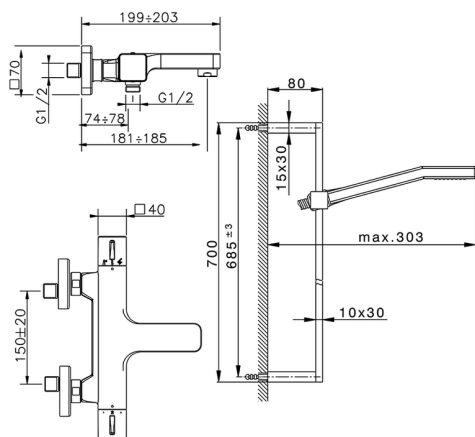

## Thermostatic bath-shower mixer with sliding bar CUBIC\_CUS21020

MODEL **CUS21020**

Thermostatic bath-shower mixer with sliding bar, 70 cm slide rail kit with sliding bracket, 42x18 mm ABS Quad one spray handshower, 150 cm smooth SILVERFLEX Flexible Hose

### CHARACTERISTICS

Cartridge Spare Parts **22.04A.AR - ZZ97279004**

**Argo 2 (long filter) Thermostatic Valve**