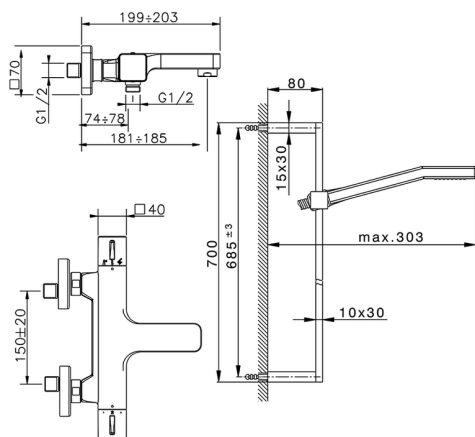

Thermostatic bath-shower mixer with sliding bar CUBIC_CUS21020

MODEL **CUS21020**

Thermostatic bath-shower mixer with sliding bar, 70 cm slide rail kit with sliding bracket, 42x18 mm ABS Quad one spray handshower, 150 cm smooth SILVERFLEX Flexible Hose

AVAILABLE FINISHINGS

-  **21** 21 Chrome
-  **2B** 2B Polished Nickel
-  **2F** 2F Brushed Nickel
-  **40** 40 Matt Black

CHARACTERISTICS

Cartridge Spare Parts **22.04A.AR - ZZ97279004**

Argo 2 (long filter) Thermostatic Valve

DeviaStop

The Cisal Devia Stop technology allows to adjust the water flow and to direct it to the selected output point (overhead soaker, hand shower, etc).

SafeTouch

The Cisal SafeTouch system maintains the mixer body cool to the touch during operation.