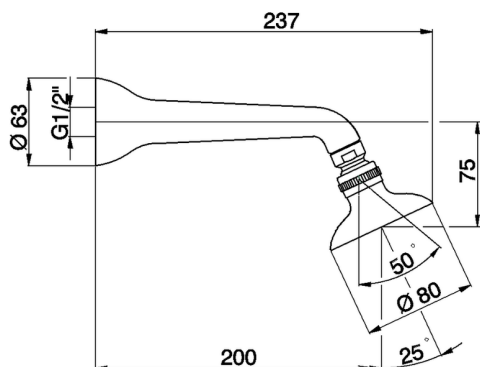

Shower arm ARCANА COMPONENTS_AR001540

MODEL **AR001540**

Shower arm, L.200 mm

AVAILABLE FINISHINGS

-  **21** 21 Chrome
-  **24** 24 Gold
-  **26** 26 Old Copper
-  **27** 27 Old Bronze
-  **2A** 2A Satin Brushed Nickel
-  **74** 74 Chrome/Gold