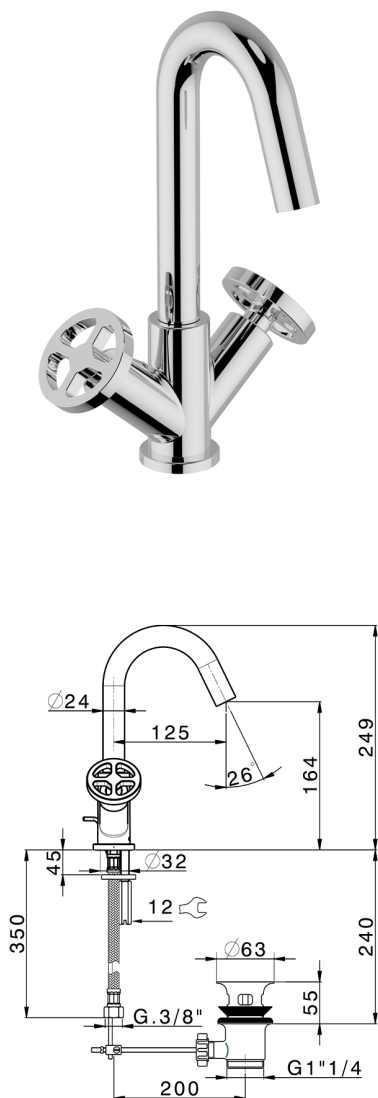

## Washbasin mixer GRACE\_MN000510

MODEL **MN000510**

Washbasin mixer, with automatic 1"1/4 automatic pop-up waste, G.3/8" stainless steel flexible hoses

### AVAILABLE FINISHINGS

-  **21** 21 Chrome
-  **2F** 2F Brushed Nickel
-  **2W** 2W Brushed Gold
-  **5H** 5H Dark Brass Brushed
-  **5L** 5L Brushed Black Titanium
-  **6T** 6T Chrome/Matt Black