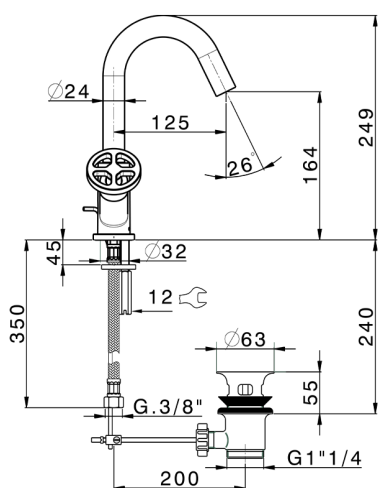

Washbasin mixer GRACE_MN000510

MODEL **MN000510**

Washbasin mixer, with automatic 1"1/4 automatic pop-up waste, G.3/8" stainless steel flexible hoses

AVAILABLE FINISHINGS

-  **21** 21 Chrome
-  **2F** 2F Brushed Nickel
-  **2W** 2W Brushed Gold
-  **5H** 5H Dark Brass Brushed
-  **5L** 5L Brushed Black Titanium
-  **6T** 6T Chrome/Matt Black