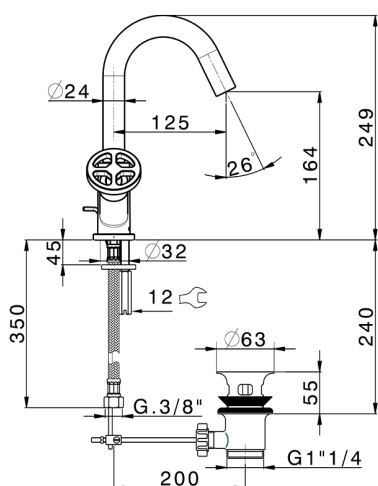

Washbasin mixer GRACE_MN000510

MODEL **MN000510**

Washbasin mixer, with automatic 1"1/4 automatic pop-up waste, G.3/8" stainless steel flexible hoses

AVAILABLE FINISHINGS

-  **21** 21 Chrome
-  **2F** 2F Brushed Nickel
-  **2W** 2W Brushed Gold
-  **5H** 5H Dark Brass Brushed
-  **5L** 5L Brushed Black Titanium
-  **6T** 6T Chrome/Matt Black