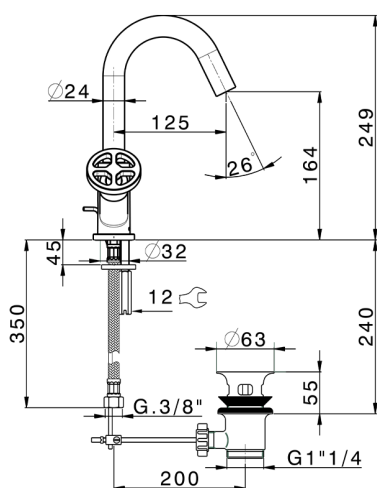

Washbasin mixer GRACE_MN000510

MODEL **MN000510**

Washbasin mixer, with automatic 1"1/4 automatic pop-up waste, G.3/8" stainless steel flexible hoses

AVAILABLE FINISHINGS

-  **21** 21 Chrome
-  **2F** 2F Brushed Nickel
-  **2W** 2W Brushed Gold
-  **5H** 5H Dark Brass Brushed
-  **5L** 5L Brushed Black Titanium
-  **6T** 6T Chrome/Matt Black