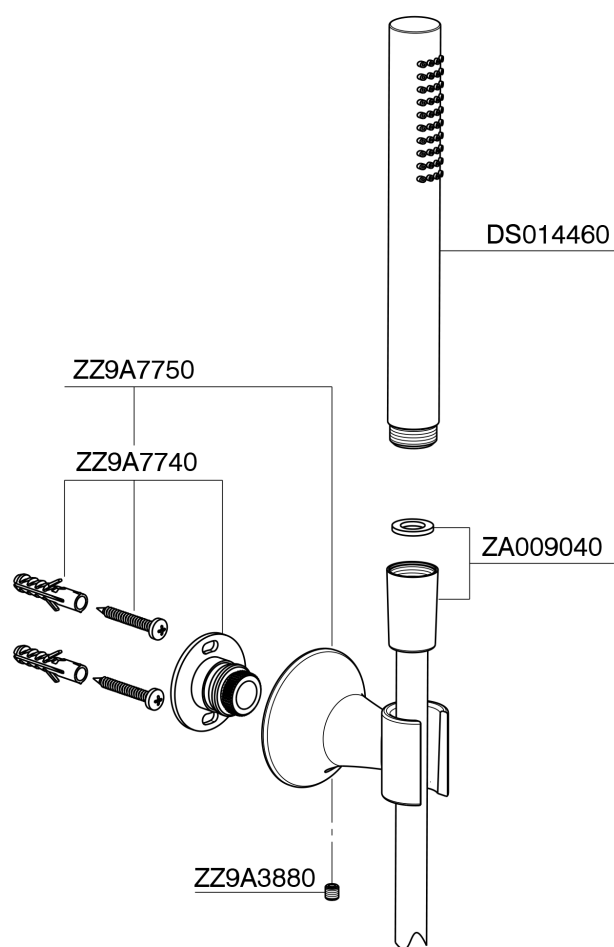

Shower set VITA_VI003050

MODEL **VI003050**

Shower set, wall mounted handshower holder, 23 mm
Brass One Spray handshower, 150 cm SUPREME
smooth flexible hose

AVAILABLE FINISHINGS

-  **21** 21 Chrome
-  **2Q** 2Q Black Titanium
-  **40** 40 Matt Black
-  **4Q** 4Q Matt White

CHARACTERISTICS

Shower set VITA_VI003050

VI003050

<https://en.cisal.it/shower-set-vita-vi003050>

2026-04-04