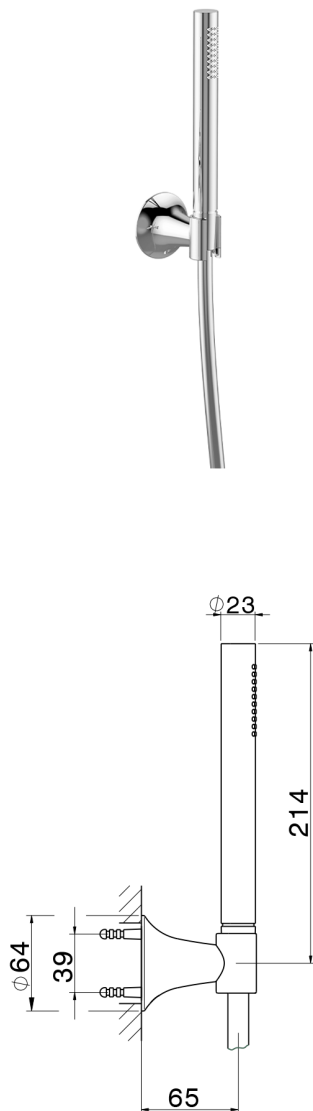

Shower set VITA_VI003050

MODEL **VI003050**

Shower set, wall mounted handshower holder, 23 mm
Brass One Spray handshower, 150 cm SUPREME
smooth flexible hose

AVAILABLE FINISHINGS

-  **21** 21 Chrome
-  **2Q** 2Q Black Titanium
-  **40** 40 Matt Black
-  **4Q** 4Q Matt White

CHARACTERISTICS

Shower set VITA_VI003050

VI003050

<https://en.cisal.it/shower-set-vita-vi003050>

2026-06-05