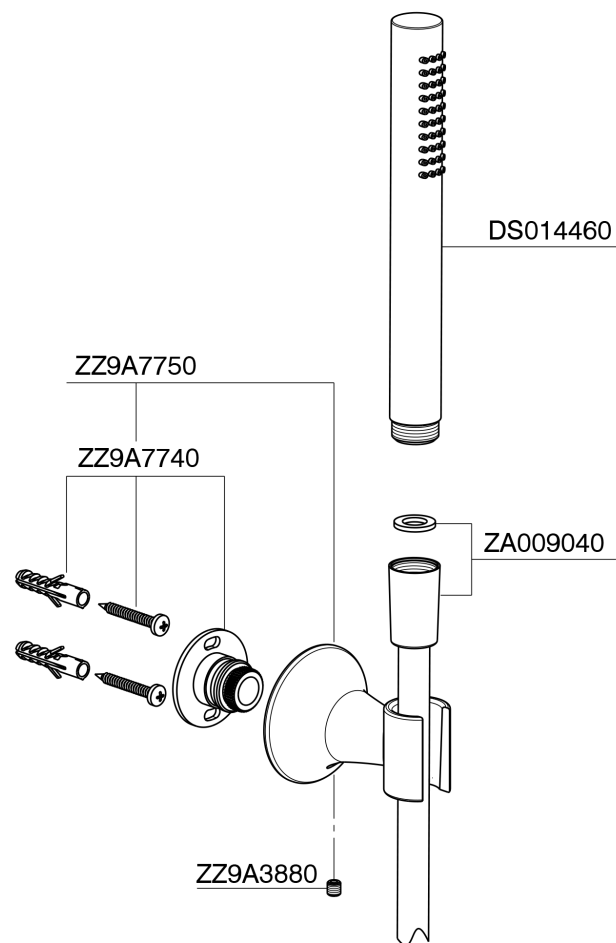

Shower set VITA_VI003050

MODEL **VI003050**

Shower set, wall mounted handshower holder, 23 mm
Brass One Spray handshower, 150 cm SUPREME
smooth flexible hose

AVAILABLE FINISHINGS

-  **21** 21 Chrome
-  **2Q** 2Q Black Titanium
-  **40** 40 Matt Black
-  **4Q** 4Q Matt White

CHARACTERISTICS

Shower set VITA_VI003050

VI003050

<https://en.cisal.it/shower-set-vita-vi003050>

2026-06-05