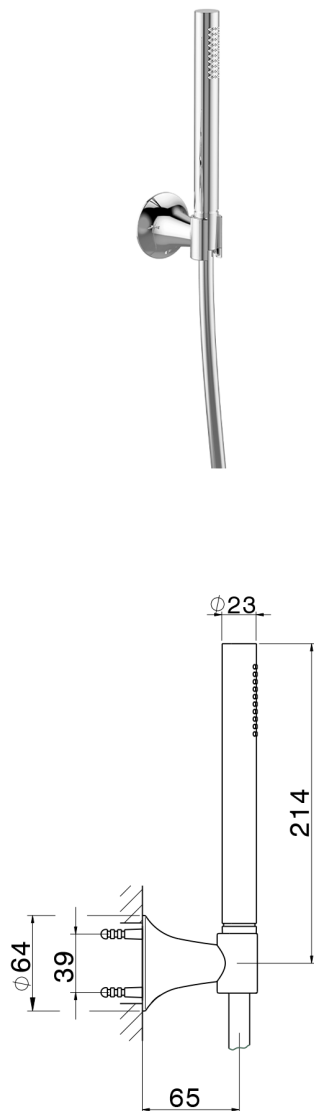

Shower set VITA_VI003050

MODEL **VI003050**

Shower set, wall mounted handshower holder, 23 mm
Brass One Spray handshower, 150 cm SUPREME
smooth flexible hose

AVAILABLE FINISHINGS

-  **21** 21 Chrome
-  **2Q** 2Q Black Titanium
-  **40** 40 Matt Black
-  **4Q** 4Q Matt White

CHARACTERISTICS

Shower set VITA_VI003050

VI003050

<https://en.cisal.it/shower-set-vita-vi003050>

2026-04-04