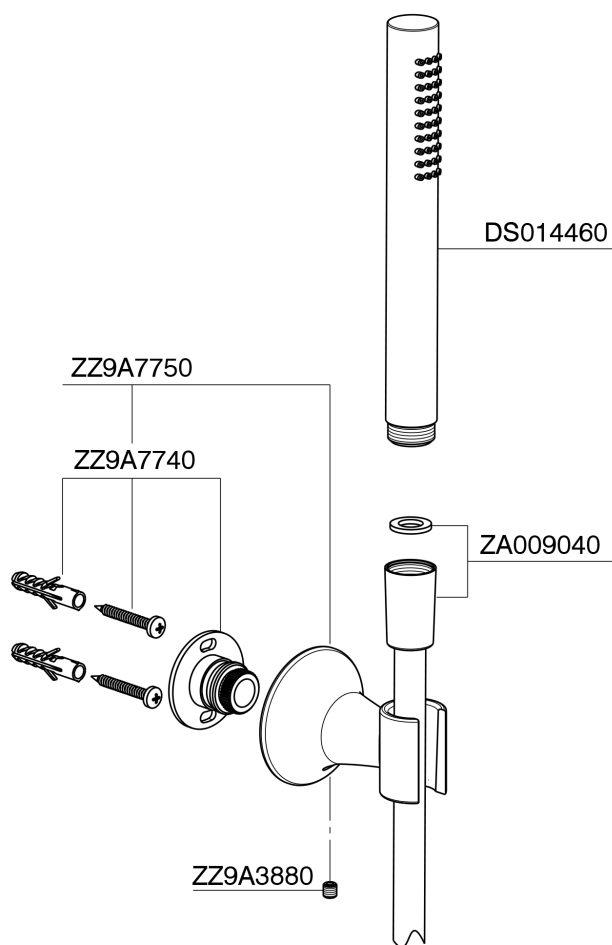

## Shower set VITA\_VI003050

VI003050

<https://en.cisal.it/shower-set-vita-vi003050>

2026-06-05