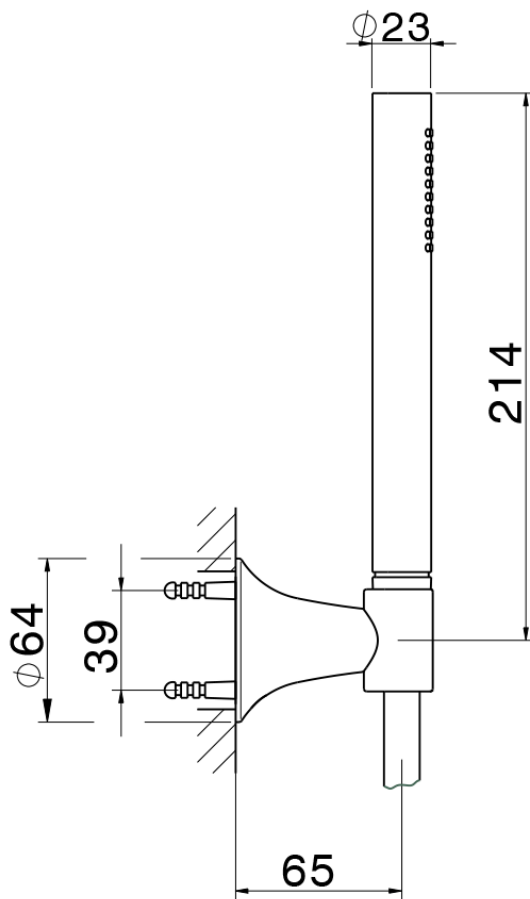

## Shower set VITA\_VI003050

VI003050

<https://en.cisal.it/shower-set-vita-vi003050>

2026-04-04