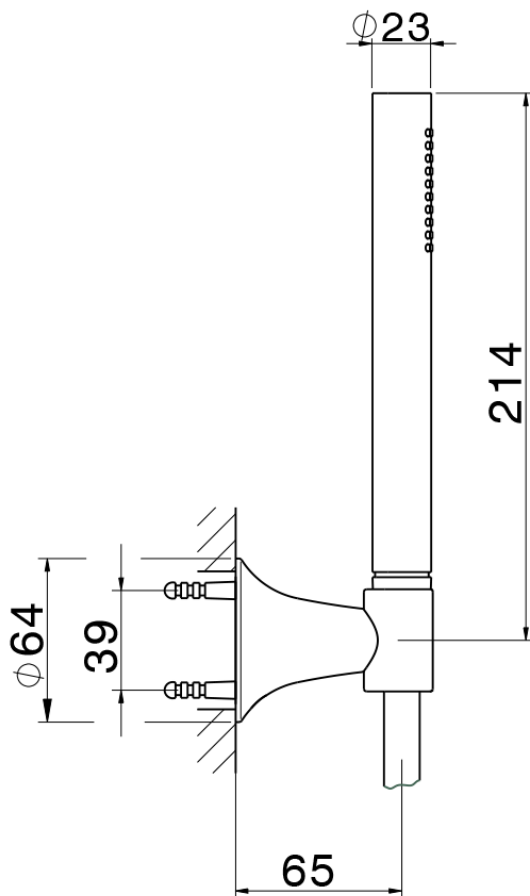

## Shower set VITA\_VI003050

VI003050

<https://en.cisal.it/shower-set-vita-vi003050>

2026-06-26