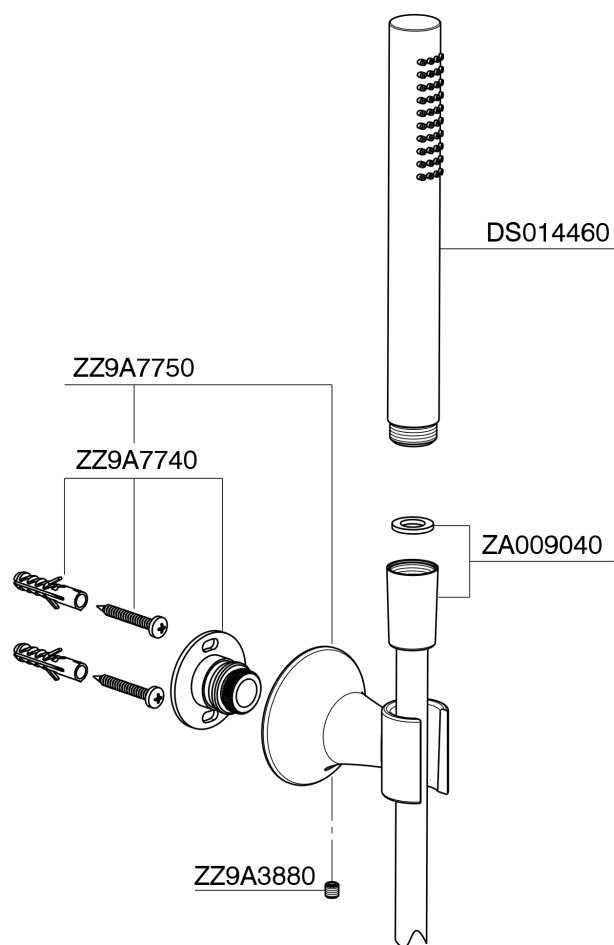

Shower set VITA_VI003050

MODEL **VI003050**

Shower set, wall mounted handshower holder, 23 mm
Brass One Spray handshower, 150 cm SUPREME
smooth flexible hose

AVAILABLE FINISHINGS

-  **21** 21 Chrome
-  **2Q** 2Q Black Titanium
-  **40** 40 Matt Black
-  **4Q** 4Q Matt White

CHARACTERISTICS

Shower set VITA_VI003050

VI003050

<https://en.cisal.it/shower-set-vita-vi003050>

2026-06-04