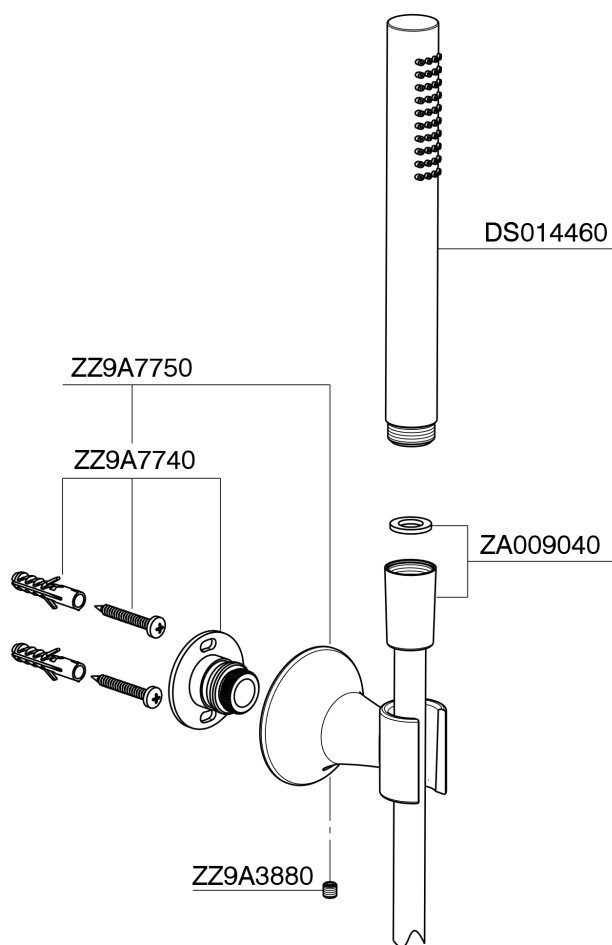

Shower set VITA_VI003050

MODEL **VI003050**

Shower set, wall mounted handshower holder, 23 mm
Brass One Spray handshower, 150 cm SUPREME
smooth flexible hose

AVAILABLE FINISHINGS

-  **21** 21 Chrome
-  **2Q** 2Q Black Titanium
-  **40** 40 Matt Black
-  **4Q** 4Q Matt White

CHARACTERISTICS

Shower set VITA_VI003050

VI003050

<https://en.cisal.it/shower-set-vita-vi003050>

2026-06-26