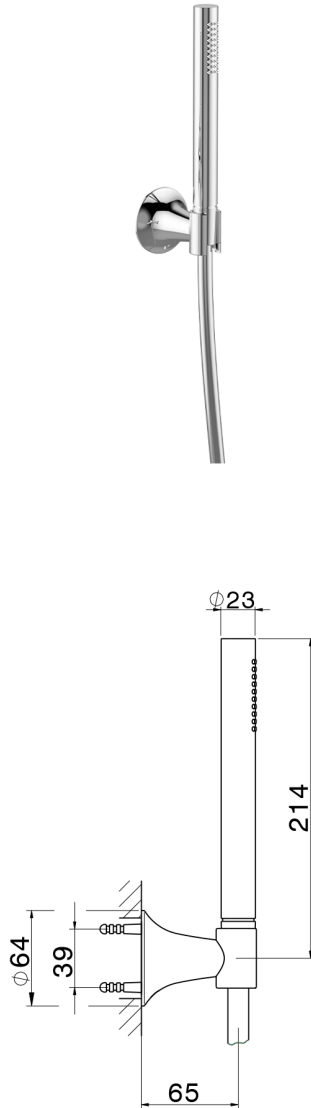

Shower set VITA_VI003050

MODEL **VI003050**

Shower set, wall mounted handshower holder, 23 mm
Brass One Spray handshower, 150 cm SUPREME
smooth flexible hose

AVAILABLE FINISHINGS

-  **21** 21 Chrome
-  **2Q** 2Q Black Titanium
-  **40** 40 Matt Black
-  **4Q** 4Q Matt White

CHARACTERISTICS

Shower set VITA_VI003050

VI003050

<https://en.cisal.it/shower-set-vita-vi003050>

2026-04-26