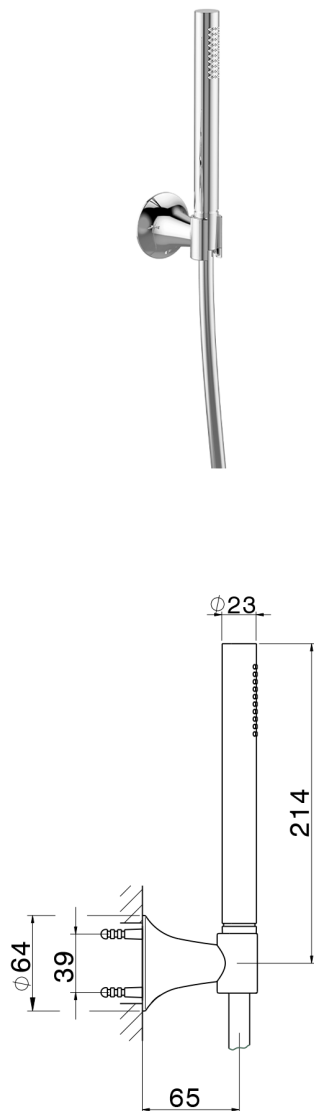

Shower set VITA_VI003050

MODEL **VI003050**

Shower set, wall mounted handshower holder, 23 mm
Brass One Spray handshower, 150 cm SUPREME
smooth flexible hose

AVAILABLE FINISHINGS

-  **21** 21 Chrome
-  **2Q** 2Q Black Titanium
-  **40** 40 Matt Black
-  **4Q** 4Q Matt White

CHARACTERISTICS

Shower set VITA_VI003050

VI003050

<https://en.cisal.it/shower-set-vita-vi003050>

2026-06-04