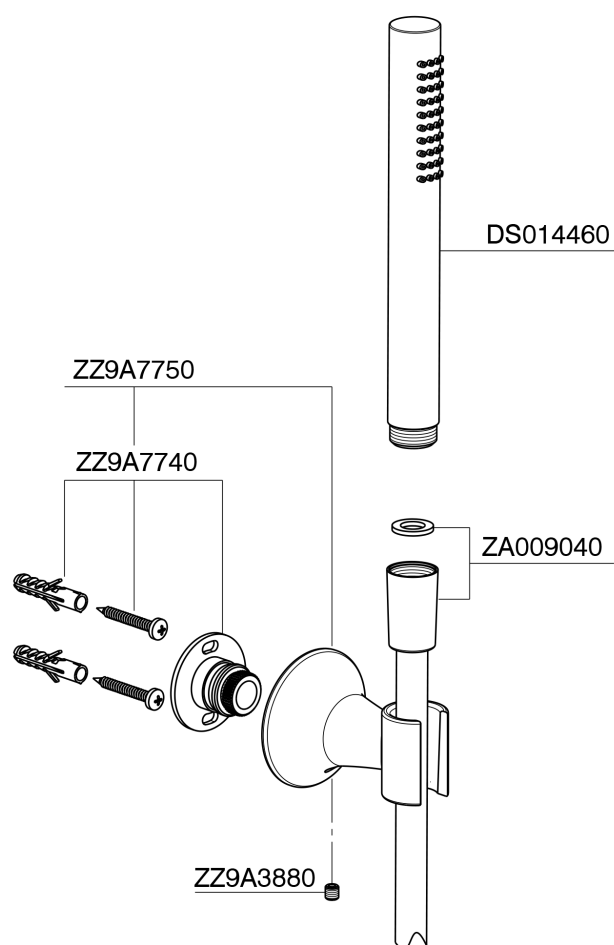

Shower set VITA_VI003050

MODEL **VI003050**

Shower set, wall mounted handshower holder, 23 mm
Brass One Spray handshower, 150 cm SUPREME
smooth flexible hose

AVAILABLE FINISHINGS

-  **21** 21 Chrome
-  **2Q** 2Q Black Titanium
-  **40** 40 Matt Black
-  **4Q** 4Q Matt White

CHARACTERISTICS

Shower set VITA_VI003050

VI003050

<https://en.cisal.it/shower-set-vita-vi003050>

2026-04-26