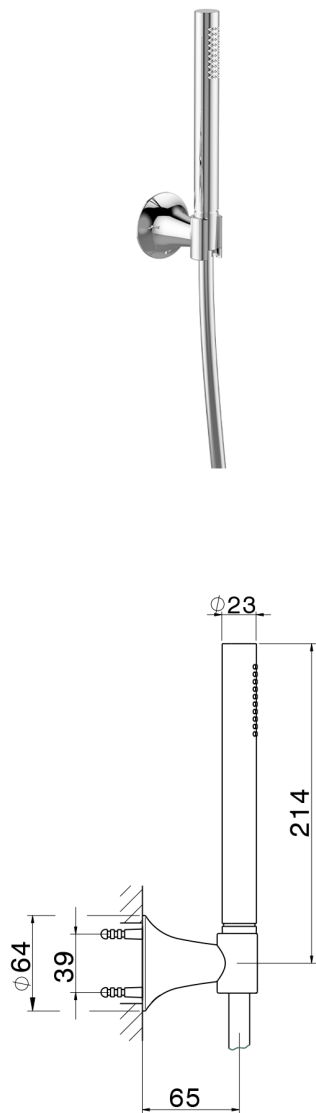

Shower set VITA_VI003050

MODEL **VI003050**

Shower set, wall mounted handshower holder, 23 mm
Brass One Spray handshower, 150 cm SUPREME
smooth flexible hose

AVAILABLE FINISHINGS

-  **21** 21 Chrome
-  **2Q** 2Q Black Titanium
-  **40** 40 Matt Black
-  **4Q** 4Q Matt White

CHARACTERISTICS

Shower set VITA_VI003050

VI003050

<https://en.cisal.it/shower-set-vita-vi003050>

2026-04-04