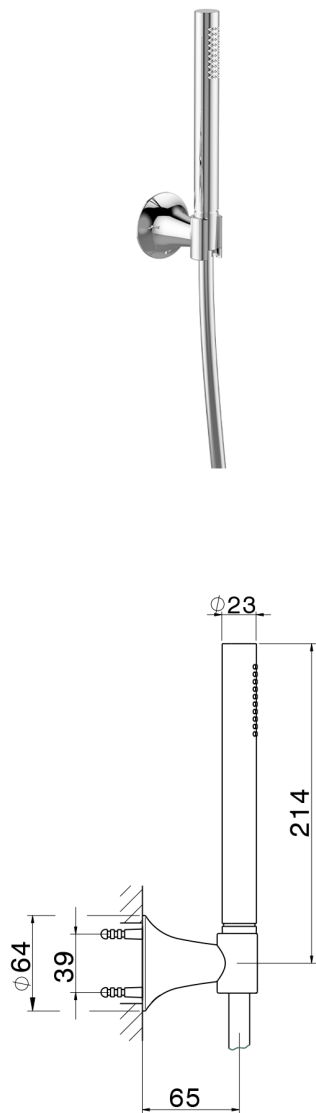

Shower set VITA_VI003050

MODEL **VI003050**

Shower set, wall mounted handshower holder, 23 mm
Brass One Spray handshower, 150 cm SUPREME
smooth flexible hose

AVAILABLE FINISHINGS

-  **21** 21 Chrome
-  **2Q** 2Q Black Titanium
-  **40** 40 Matt Black
-  **4Q** 4Q Matt White

CHARACTERISTICS

Shower set VITA_VI003050

VI003050

<https://en.cisal.it/shower-set-vita-vi003050>

2026-06-26