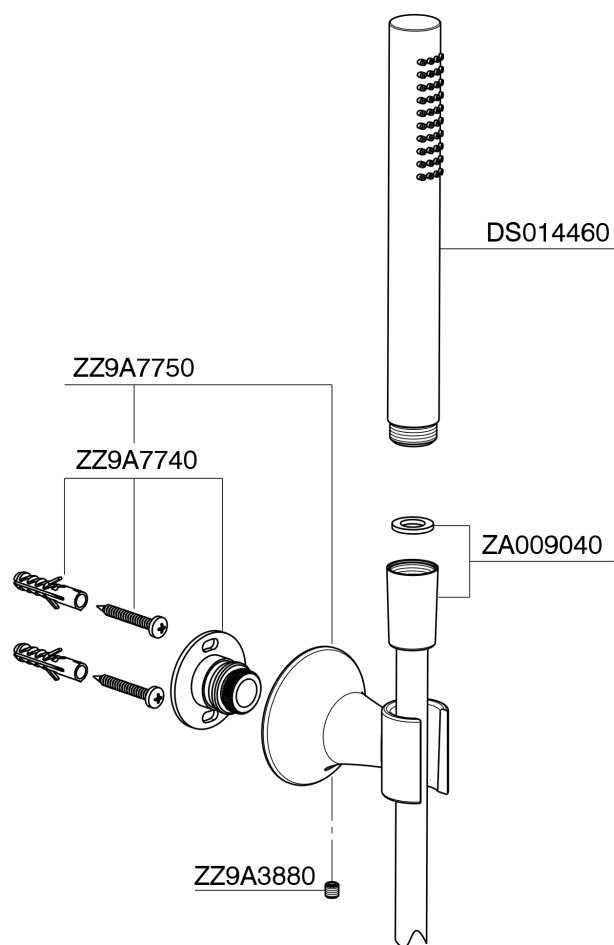

Shower set VITA_VI003050

MODEL **VI003050**

Shower set, wall mounted handshower holder, 23 mm
Brass One Spray handshower, 150 cm SUPREME
smooth flexible hose

AVAILABLE FINISHINGS

-  **21** 21 Chrome
-  **2Q** 2Q Black Titanium
-  **40** 40 Matt Black
-  **4Q** 4Q Matt White

CHARACTERISTICS

Shower set VITA_VI003050

VI003050

<https://en.cisal.it/shower-set-vita-vi003050>

2026-04-24