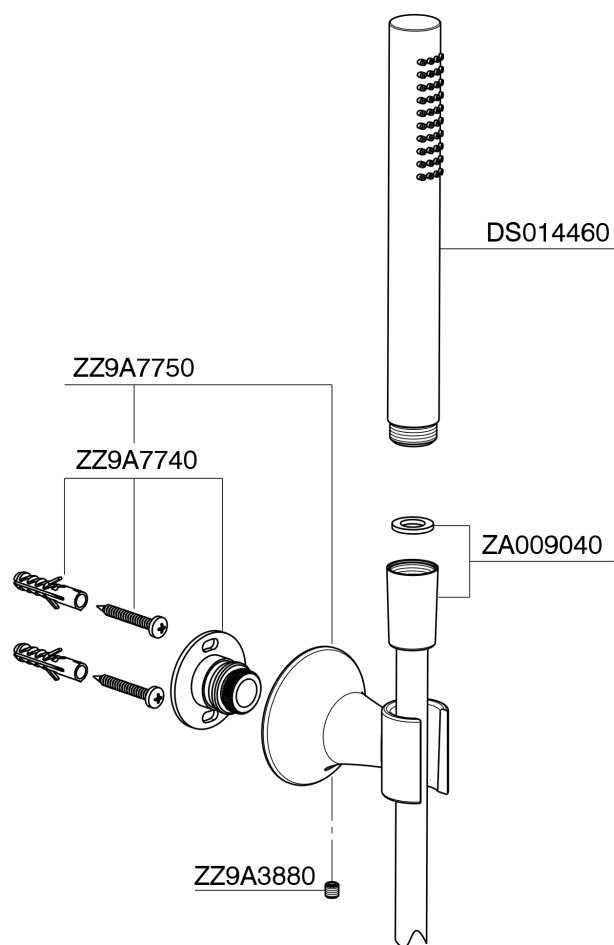

Shower set VITA_VI003050

MODEL **VI003050**

Shower set, wall mounted handshower holder, 23 mm
Brass One Spray handshower, 150 cm SUPREME
smooth flexible hose

AVAILABLE FINISHINGS

-  **21** 21 Chrome
-  **2Q** 2Q Black Titanium
-  **40** 40 Matt Black
-  **4Q** 4Q Matt White

CHARACTERISTICS

Shower set VITA_VI003050

VI003050

<https://en.cisal.it/shower-set-vita-vi003050>

2026-05-15