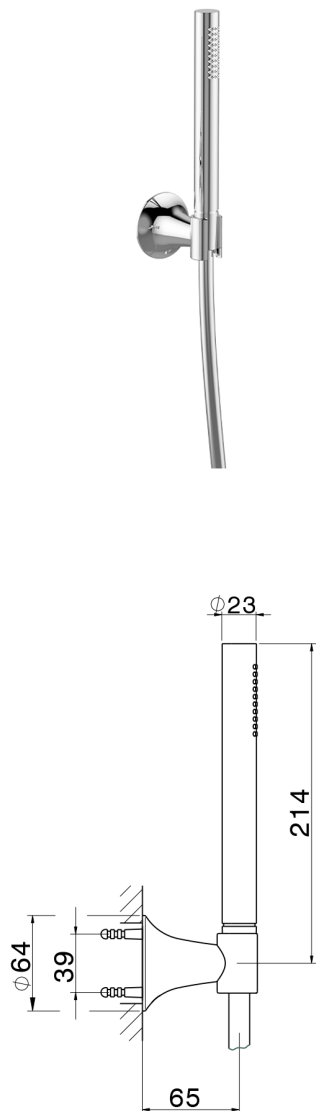

Shower set VITA_VI003050

MODEL **VI003050**

Shower set, wall mounted handshower holder, 23 mm
Brass One Spray handshower, 150 cm SUPREME
smooth flexible hose

AVAILABLE FINISHINGS

-  **21** 21 Chrome
-  **2Q** 2Q Black Titanium
-  **40** 40 Matt Black
-  **4Q** 4Q Matt White

CHARACTERISTICS

Shower set VITA_VI003050

VI003050

<https://en.cisal.it/shower-set-vita-vi003050>

2026-05-15