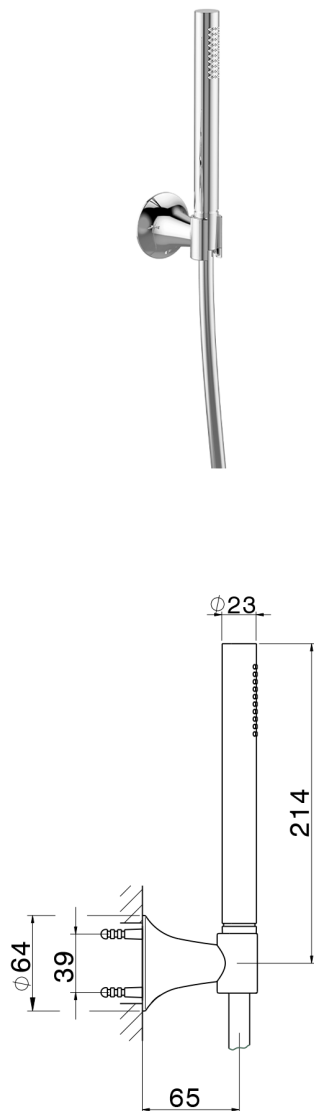

Shower set VITA_VI003050

MODEL **VI003050**

Shower set, wall mounted handshower holder, 23 mm
Brass One Spray handshower, 150 cm SUPREME
smooth flexible hose

AVAILABLE FINISHINGS

-  **21** 21 Chrome
-  **2Q** 2Q Black Titanium
-  **40** 40 Matt Black
-  **4Q** 4Q Matt White

CHARACTERISTICS

Shower set VITA_VI003050

VI003050

<https://en.cisal.it/shower-set-vita-vi003050>

2026-04-24