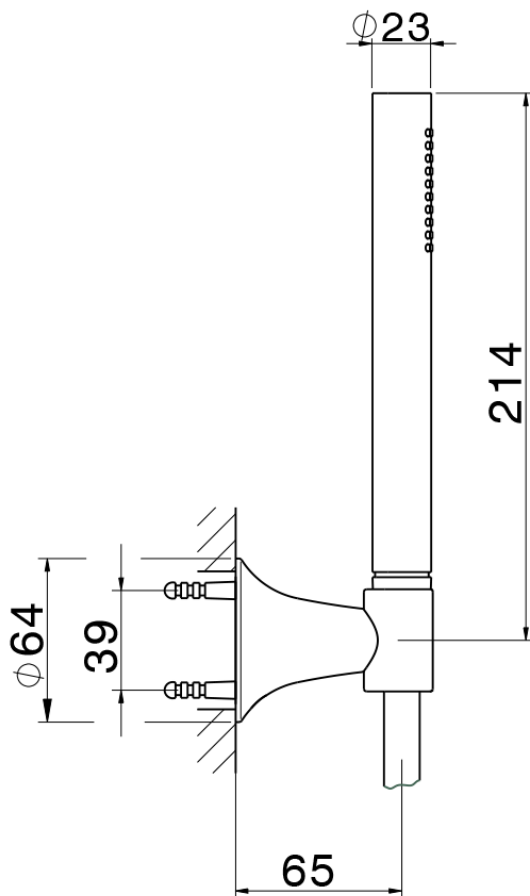

Shower set VITA_VI003050

VI003050

<https://en.cisal.it/shower-set-vita-vi003050>

2026-06-04