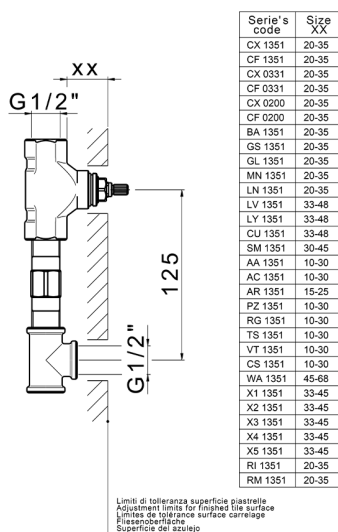

## Concealed washbasin mixer CONCEALED\_ZA033510

MODEL **ZA033510**

Concealed washbasin mixer, with two right headvalves

AVAILABLE FINISHINGS

 **04** 04 Without finishing

CHARACTERISTICS

Concealed **1**

2025-01-02