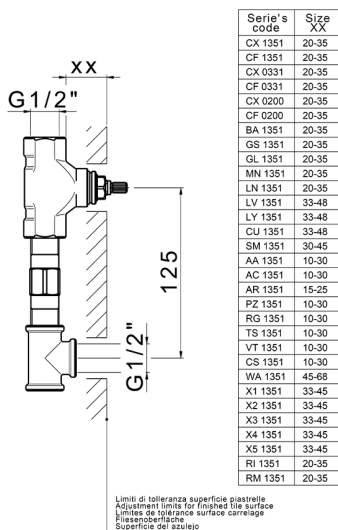

CHARACTERISTICS

Concealed **1**