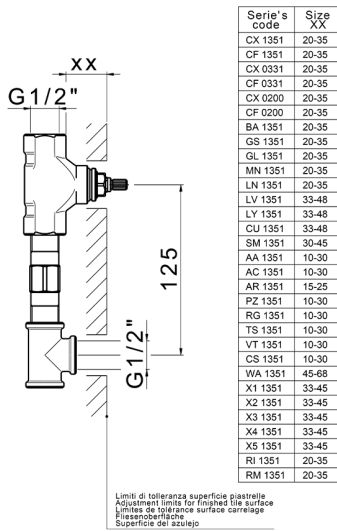

## Concealed washbasin mixer CONCEALED\_ZA033510

MODEL **ZA033510**

Concealed washbasin mixer, with two right headvalves

AVAILABLE FINISHINGS

CHARACTERISTICS

Concealed **1**

2025-01-05