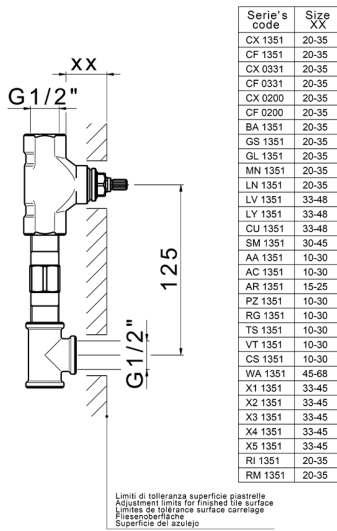

Concealed washbasin mixer CONCEALED_ZA033510

MODEL **ZA033510**

Concealed washbasin mixer, with two right headvalves

AVAILABLE FINISHINGS

04 04 Without finishing

CHARACTERISTICS

Concealed **1**

2025-01-05