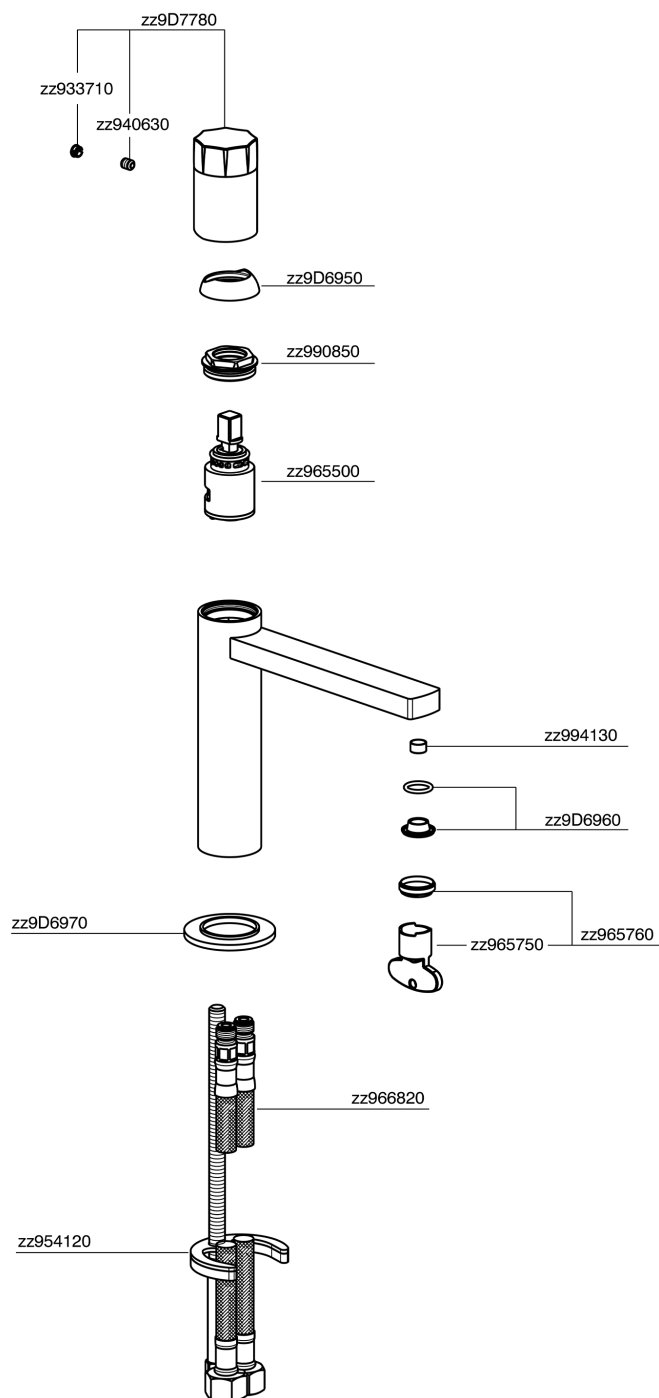

Single lever 'large' washbasin mixer MARBLE X32_X6000504

MODEL **X6000504**

Single lever 'large' washbasin mixer, without waste, G.3/8" stainless steel flexible hoses, with marble lever, Inox AISI 316L

AVAILABLE FINISHINGS

5X 5X Brushed Stainless Steel/Marquina Black Ma

CHARACTERISTICS

Cartridge Spare Parts **ZZ96550000**

25 mm Cartridge

Single lever 'large' washbasin mixer MARBLE X32_X6000504

X6000504

<https://en.cisal.it/single-lever-large-washbasin-mixer-marble-x32-x6000504>