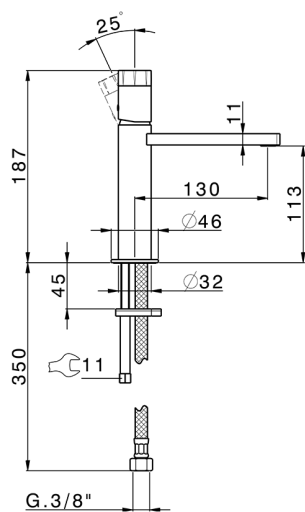

Single lever 'large' washbasin mixer MARBLE X32_X6000504

MODEL **X6000504**

Single lever 'large' washbasin mixer, without waste, G.3/8" stainless steel flexible hoses, with marble lever, Inox AISI 316L

AVAILABLE FINISHINGS

5X 5X Brushed Stainless Steel/Marquina Black Ma

CHARACTERISTICS

Cartridge Spare Parts **ZZ96550000**

25 mm Cartridge

Single lever 'large' washbasin mixer MARBLE X32_X6000504

X6000504

<https://en.cisal.it/single-lever-large-washbasin-mixer-marble-x32-x6000504>