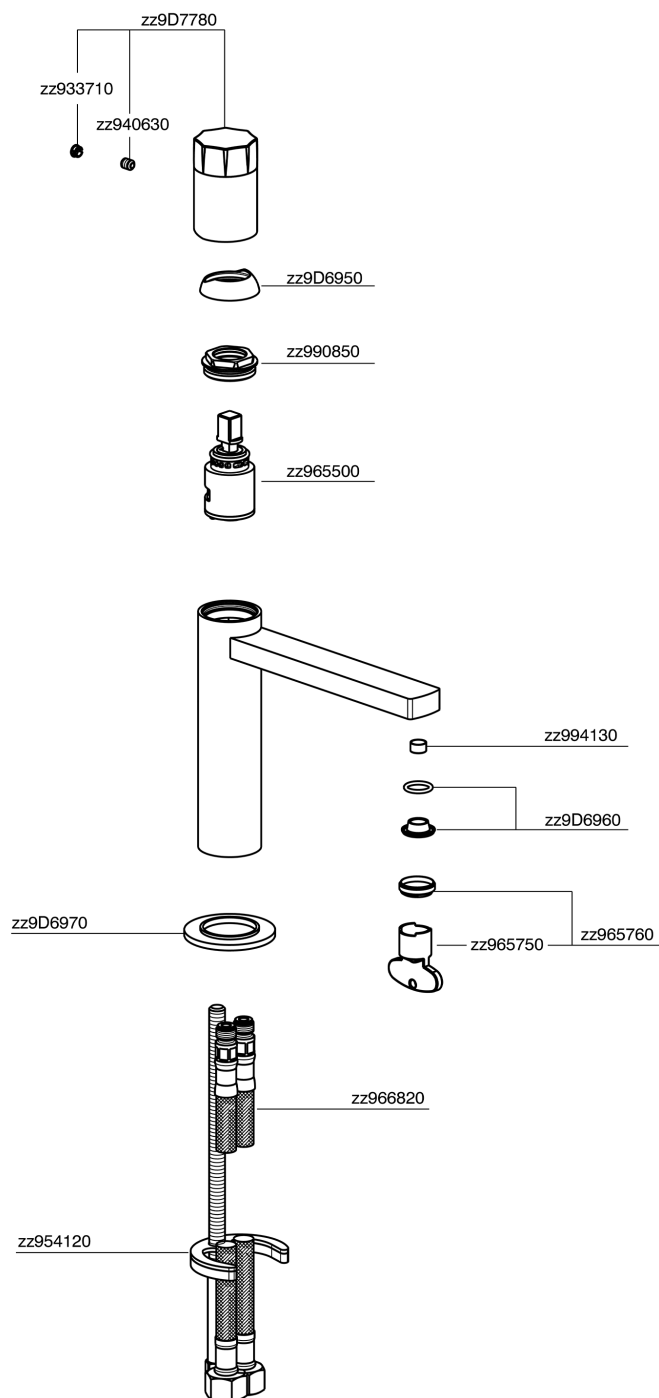

Single lever 'large' washbasin mixer MARBLE X32_X6000504

X6000504

<https://en.cisal.it/single-lever-large-washbasin-mixer-marble-x32-x6000504>

2024-12-22