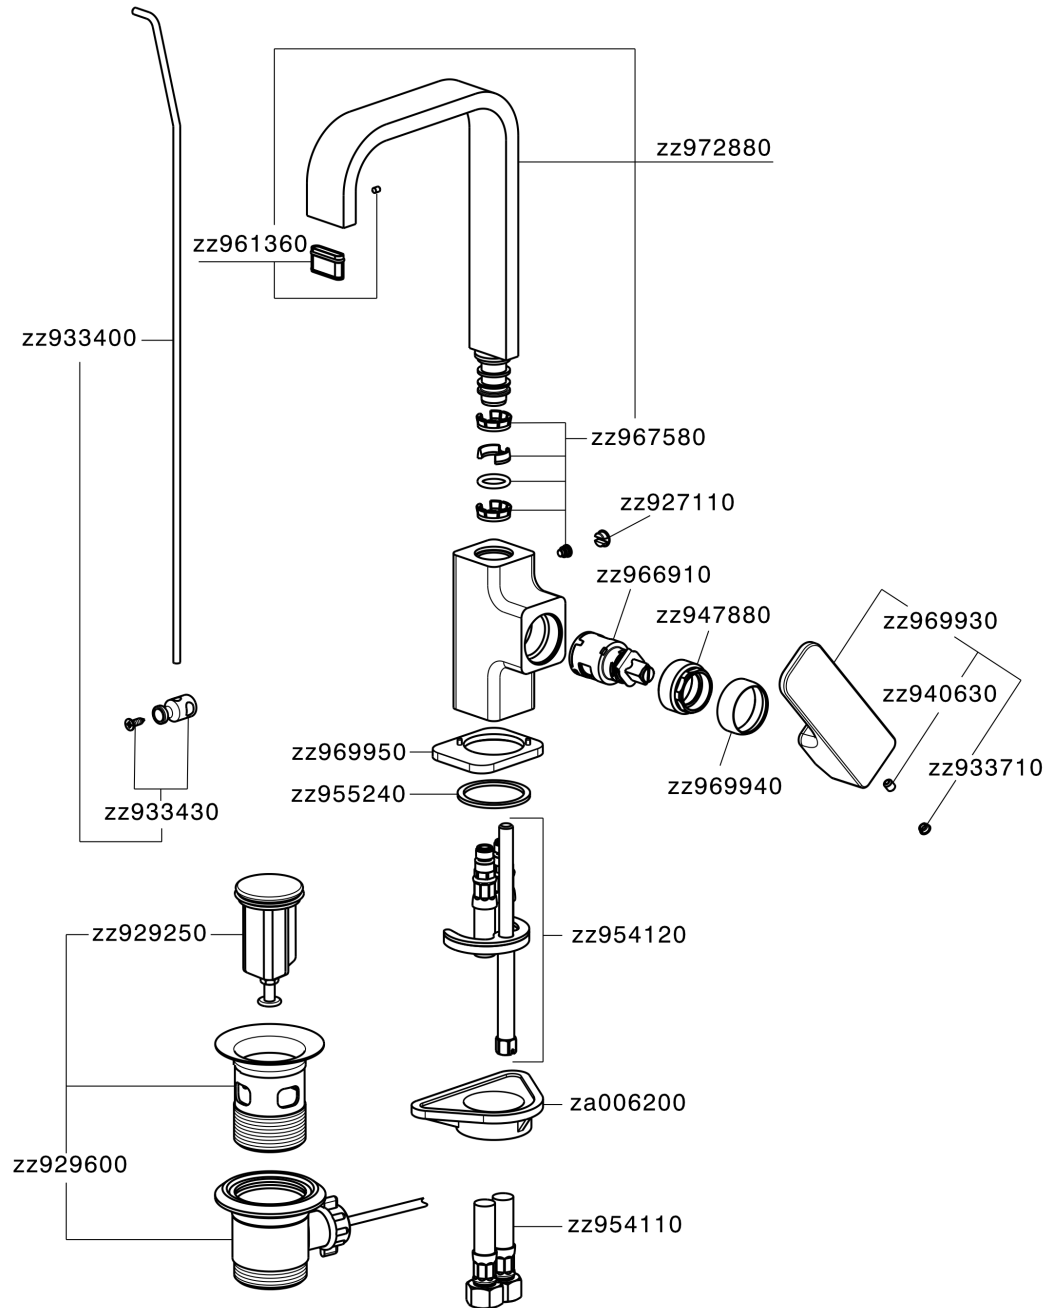

Single lever washbasin mixer EnergySave CUBIC_CU000475

MODEL **CU000475**

Single lever washbasin mixer EnergySave, with automatic 1"1/4 automatic pop-up waste, G.3/8" stainless steel flexible hoses

AVAILABLE FINISHINGS

-  **21** 21 Chrome
-  **2B** 2B Polished Nickel
-  **2F** 2F Brushed Nickel
-  **40** 40 Matt Black

CHARACTERISTICS

Cartridge Spare Parts **ZZ96691000**

25 mm Cartridge

EcoStop

EcoStop feature limits water flow to approximately 50% of maximum output with one point of resistance on setting. Push slightly past the middle stop only when full water output is required. This will save water up to 50%.

EnergySave

Thanks to the EnergySave device, only cold water will be drawn if the lever is operated in the central position, so that the water heater will not be engaged and no hot water wasted, leading to considerable savings in energy and costs. The temperature can be adjusted by rotating the lever to the left, until the desired temperature is reached.

Single lever washbasin mixer EnergySave CUBIC_CU000475

CU000475

<https://en.cisal.it/single-lever-washbasin-mixer-energysave-cubic-cu000475>

2026-04-30