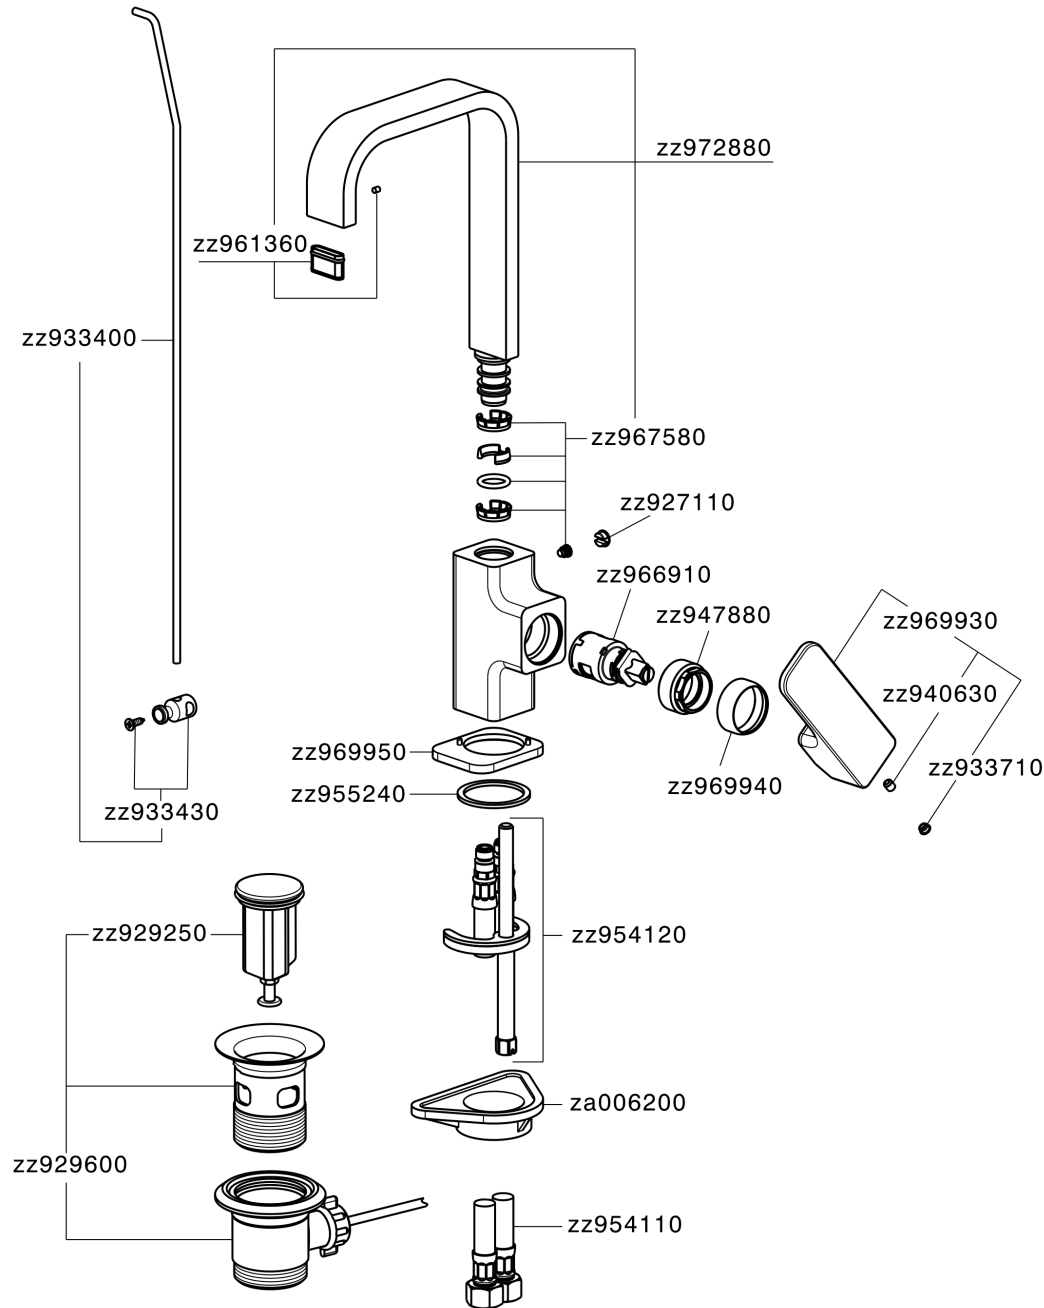

Single lever washbasin mixer EnergySave CUBIC_CU000475

MODEL **CU000475**

Single lever washbasin mixer EnergySave, with automatic 1"1/4 automatic pop-up waste, G.3/8" stainless steel flexible hoses

AVAILABLE FINISHINGS

-  **21** 21 Chrome
-  **2B** 2B Polished Nickel
-  **2F** 2F Brushed Nickel
-  **40** 40 Matt Black

CHARACTERISTICS

Cartridge Spare Parts **ZZ96691000**

25 mm Cartridge

EcoStop

EcoStop feature limits water flow to approximately 50% of maximum output with one point of resistance on setting. Push slightly past the middle stop only when full water output is required. This will save water up to 50%.

EnergySave

Thanks to the EnergySave device, only cold water will be drawn if the lever is operated in the central position, so that the water heater will not be engaged and no hot water wasted, leading to considerable savings in energy and costs. The temperature can be adjusted by rotating the lever to the left, until the desired temperature is reached.

Single lever washbasin mixer EnergySave CUBIC_CU000475

CU000475

<https://en.cisal.it/single-lever-washbasin-mixer-energysave-cubic-cu000475>

2026-05-20