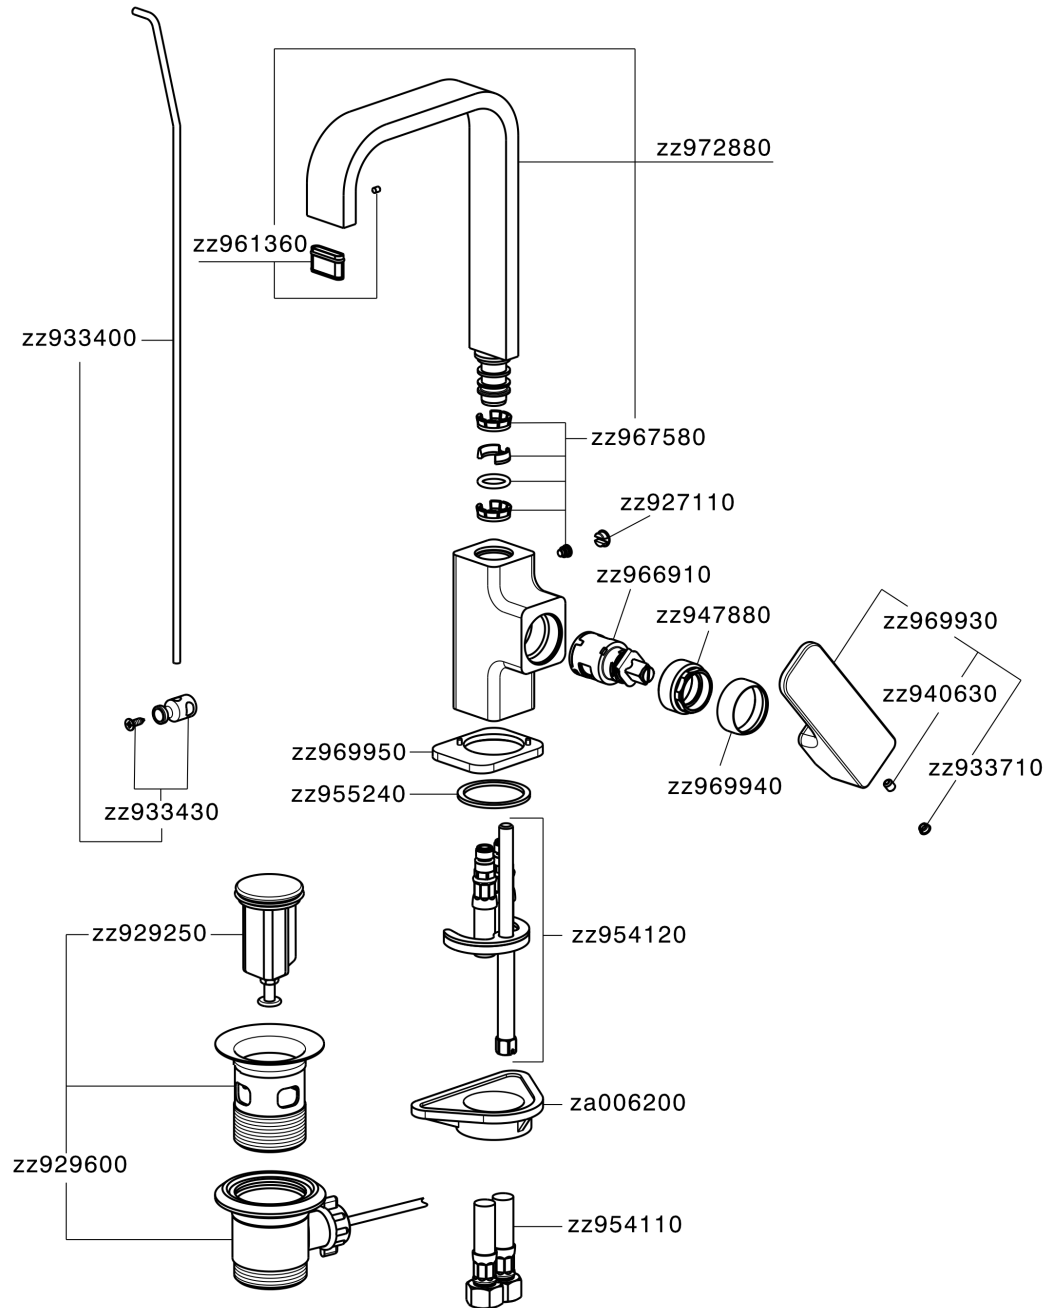

## Single lever washbasin mixer EnergySave CUBIC\_CU000475

MODEL **CU000475**

Single lever washbasin mixer EnergySave, with automatic 1"1/4 automatic pop-up waste, G.3/8" stainless steel flexible hoses

### CHARACTERISTICS

Cartridge Spare Parts **ZZ96691000**

**25 mm Cartridge**

#### EcoStop

EcoStop feature limits water flow to approximately 50% of maximum output with one point of resistance on setting. Push slightly past the middle stop only when full water output is required. This will save water up to 50%.

#### EnergySave

Thanks to the EnergySave device, only cold water will be drawn if the lever is operated in the central position, so that the water heater will not be engaged and no hot water wasted, leading to considerable savings in energy and costs. The temperature can be adjusted by rotating the lever to the left, until the desired temperature is reached.