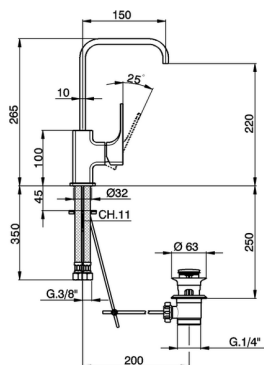

CHARACTERISTICS

Cartridge Spare Parts **ZZ96691000**

25 mm Cartridge

EcoStop

EcoStop feature limits water flow to approximately 50% of maximum output with one point of resistance on setting. Push slightly past the middle stop only when full water output is required. This will save water up to 50%.

EnergySave

Thanks to the EnergySave device, only cold water will be drawn if the lever is operated in the central position, so that the water heater will not be engaged and no hot water wasted, leading to considerable savings in energy and costs. The temperature can be adjusted by rotating the lever to the left, until the desired temperature is reached.