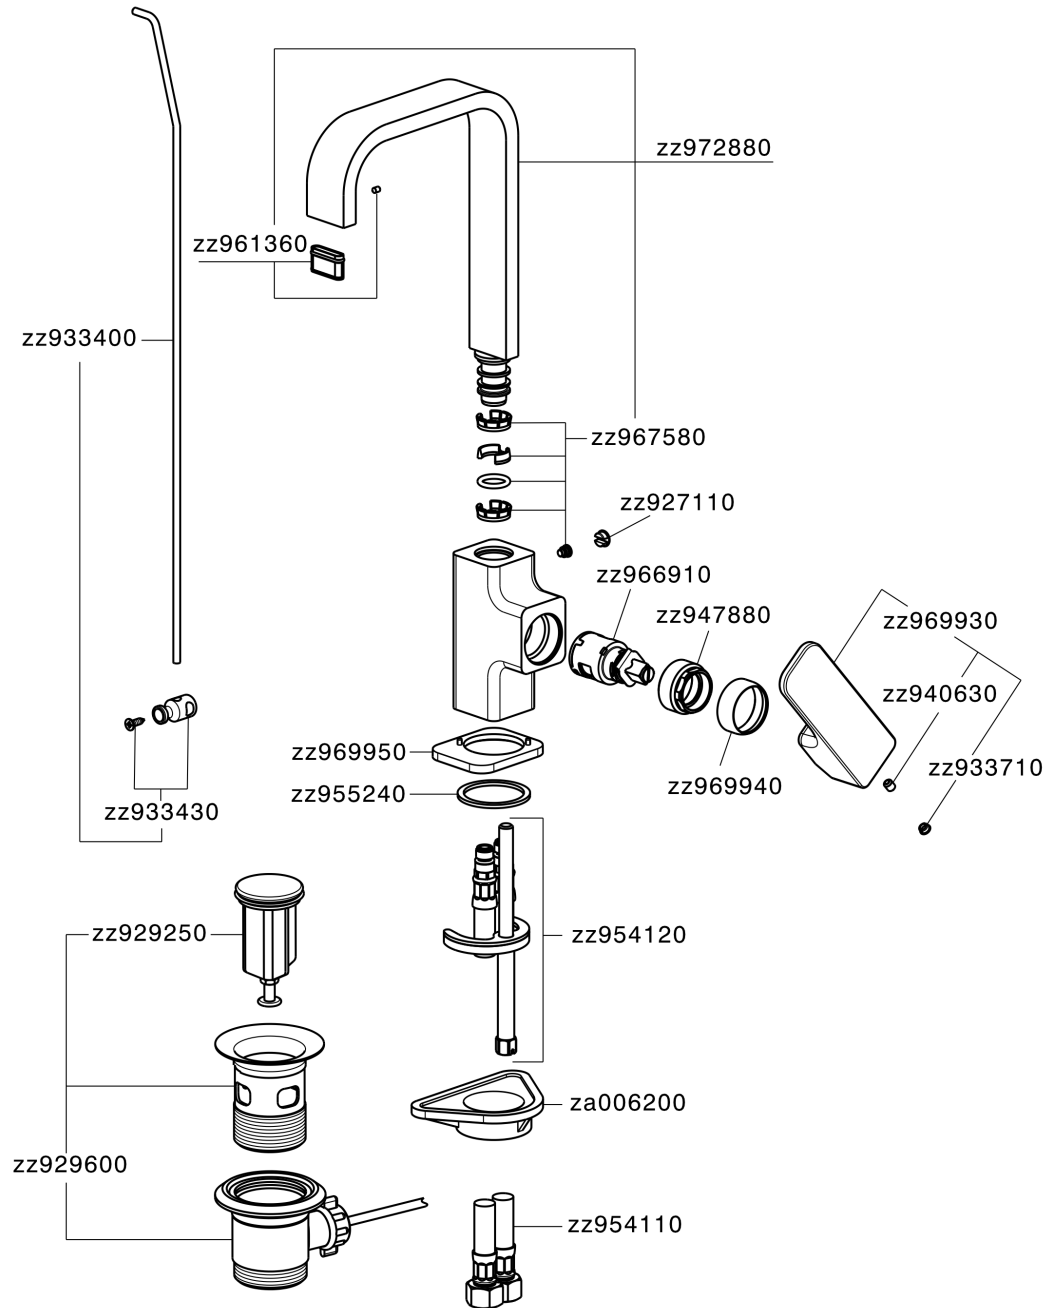

## Single lever washbasin mixer EnergySave CUBIC\_CU000475

CU000475

<https://en.cisal.it/single-lever-washbasin-mixer-energysave-cubic-cu000475>

2026-06-14