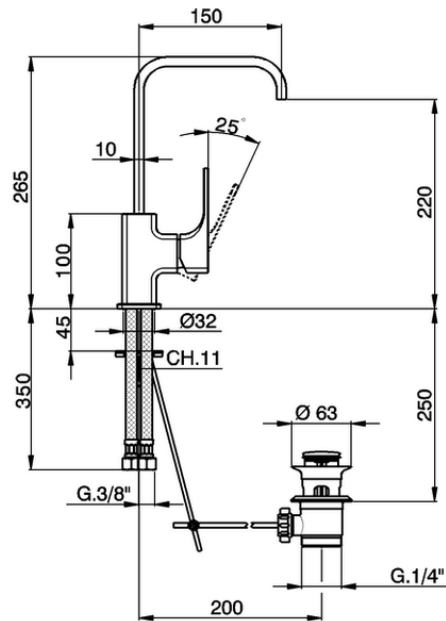

Single lever washbasin mixer EnergySave CUBIC_CU000475

CU000475

<https://en.cisal.it/single-lever-washbasin-mixer-energysave-cubic-cu000475>

2026-06-14