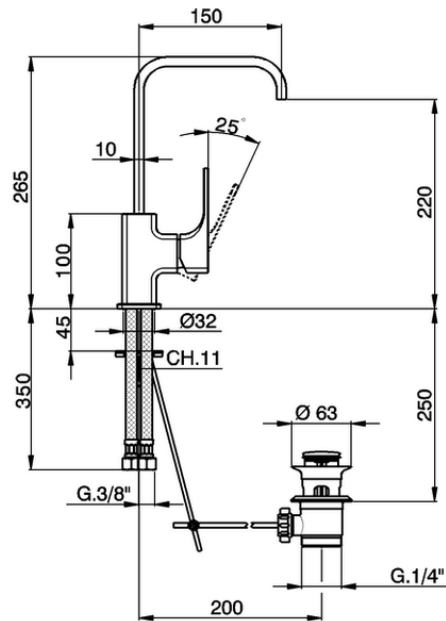

## Single lever washbasin mixer EnergySave CUBIC\_CU000475

CU000475

<https://en.cisal.it/single-lever-washbasin-mixer-energysave-cubic-cu000475>

2026-04-30