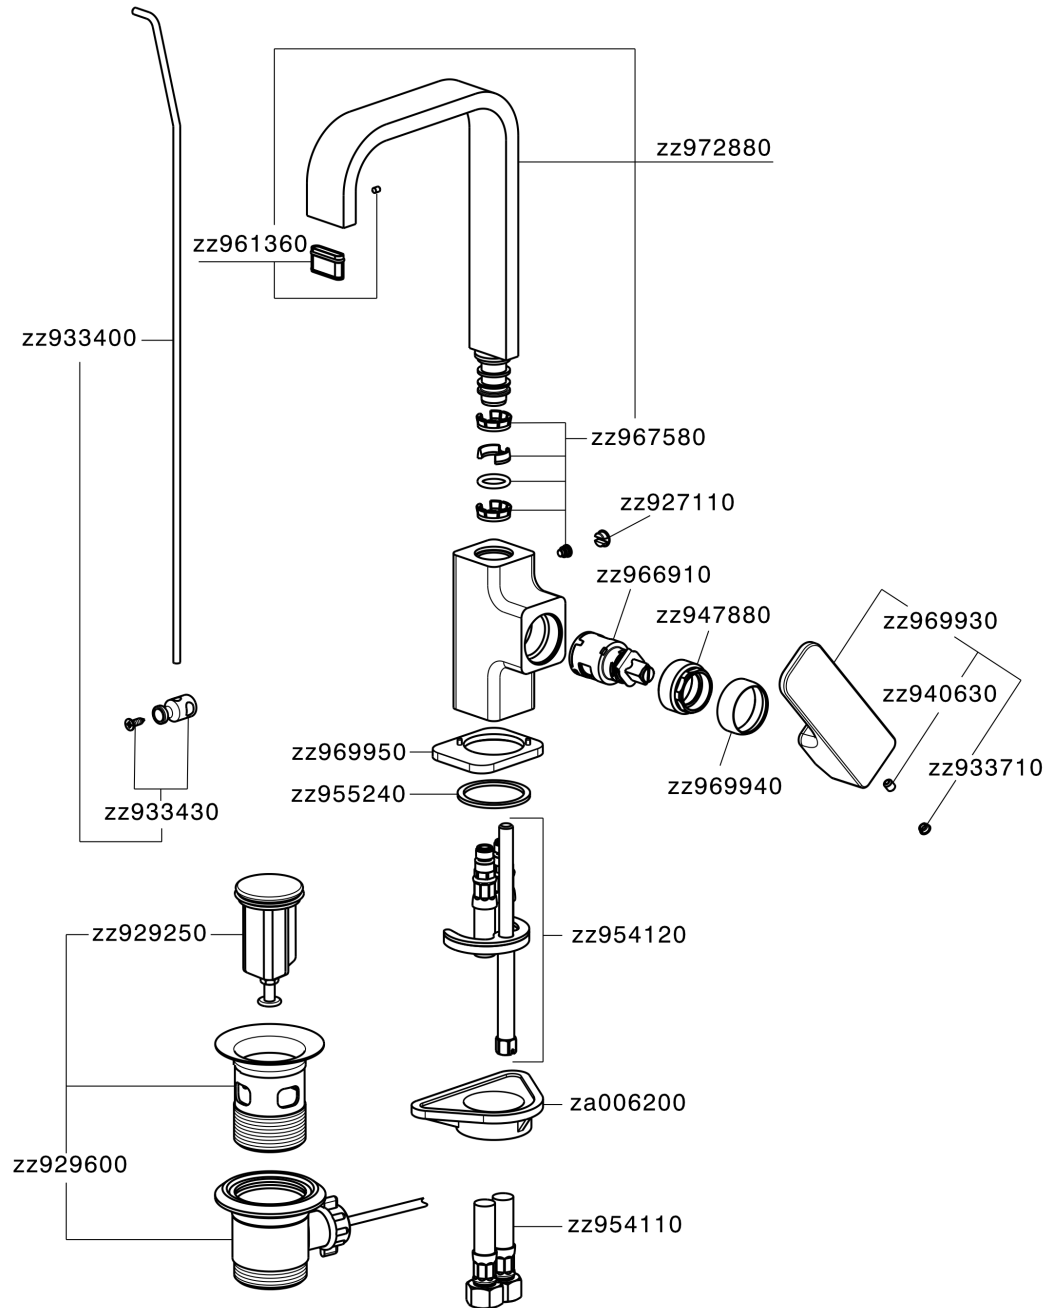

Single lever washbasin mixer EnergySave CUBIC_CU000475

CU000475

<https://en.cisal.it/single-lever-washbasin-mixer-energysave-cubic-cu000475>

2026-06-13