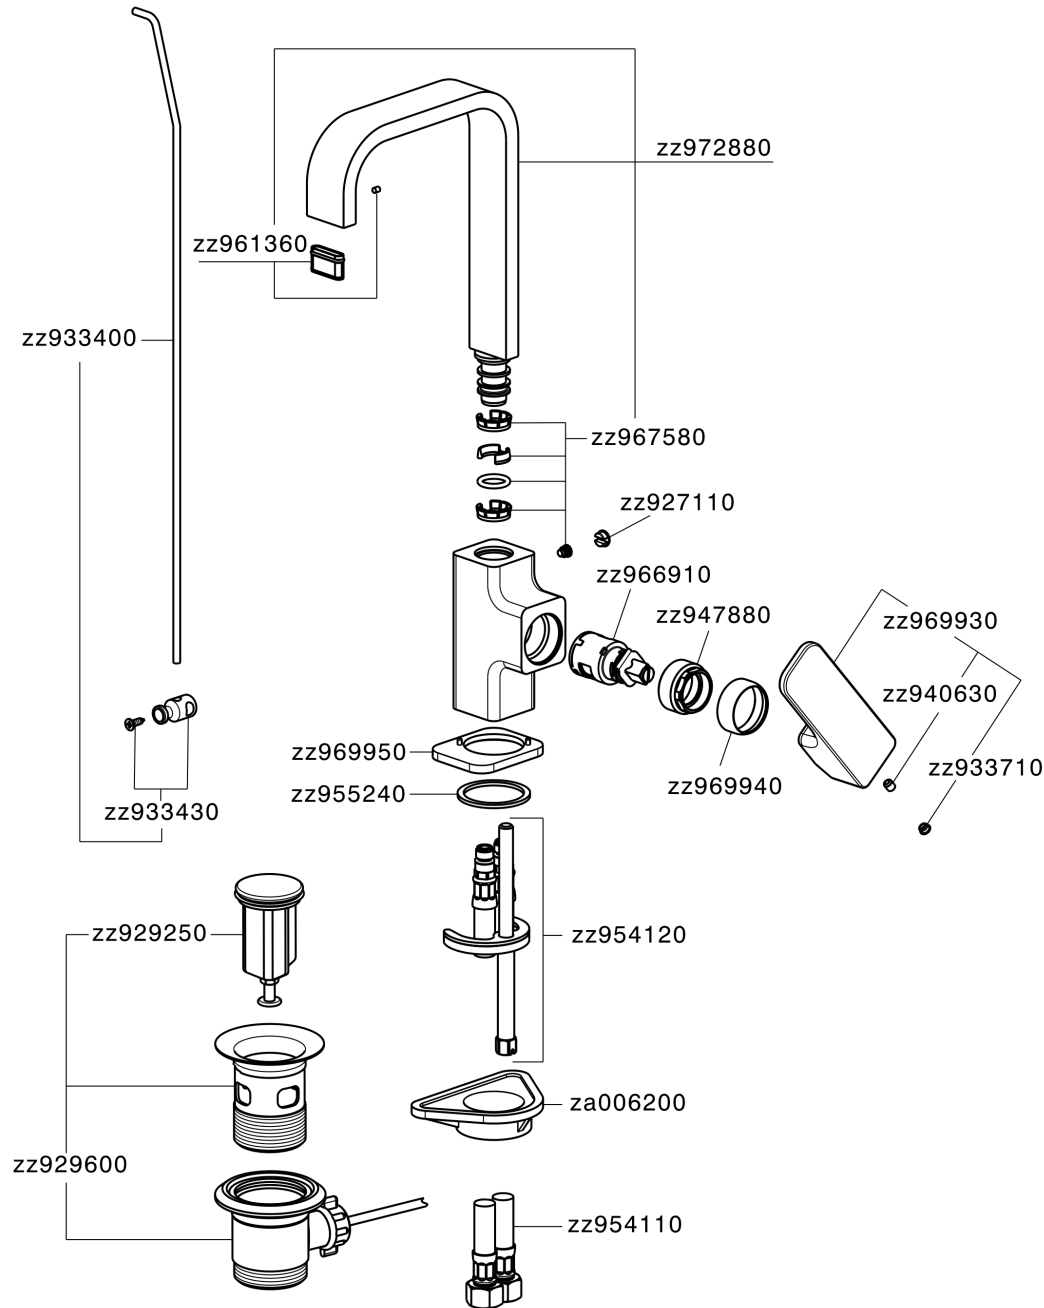

Single lever washbasin mixer EnergySave CUBIC_CU000475

CU000475

<https://en.cisal.it/single-lever-washbasin-mixer-energysave-cubic-cu000475>

2026-04-10