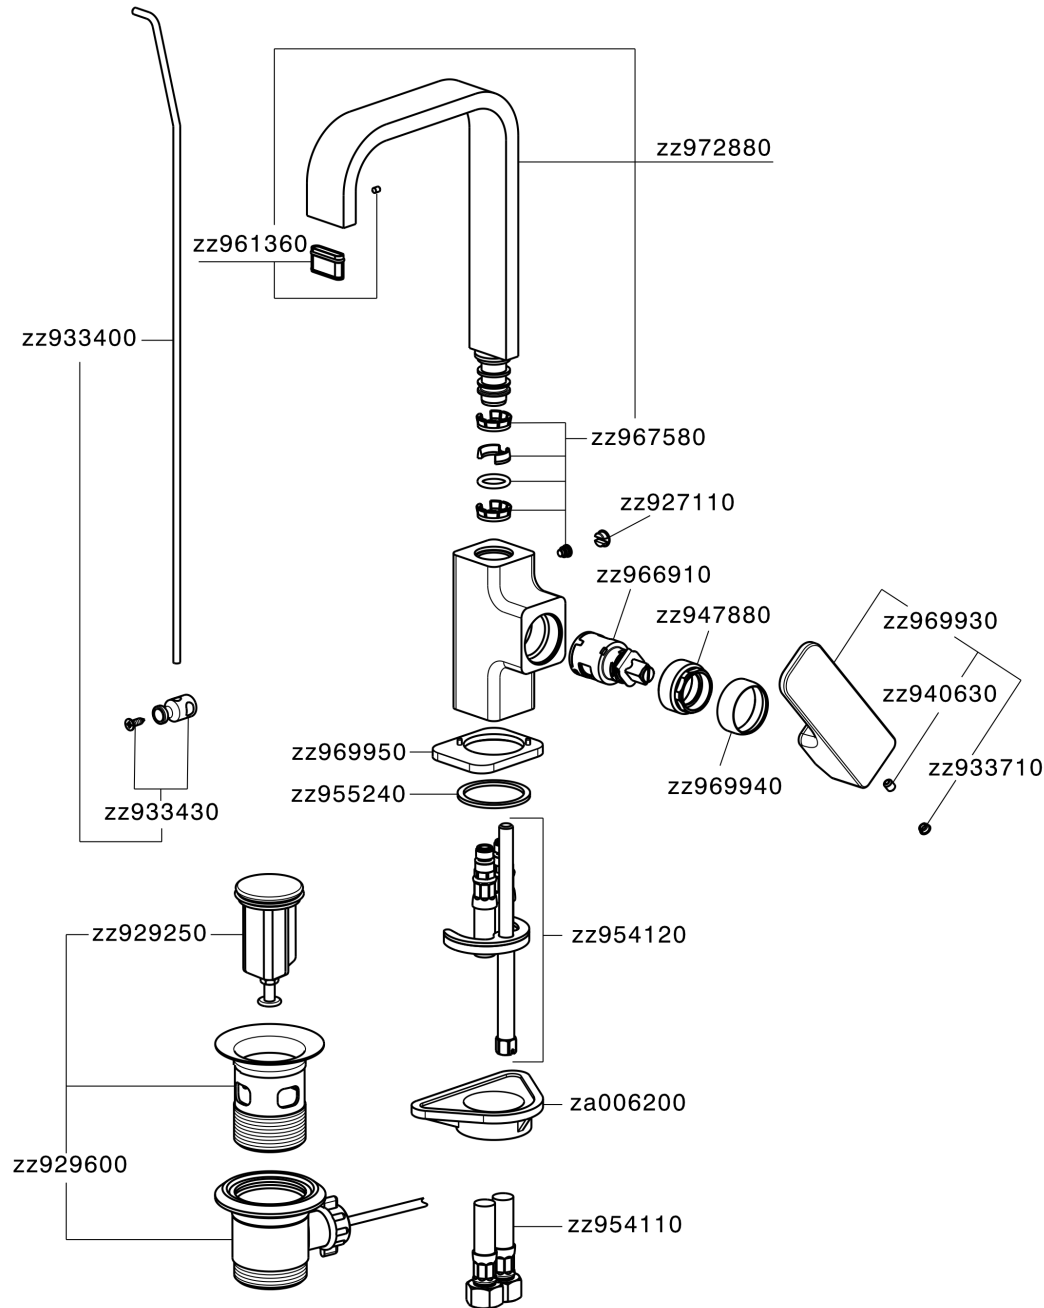

Single lever washbasin mixer EnergySave CUBIC_CU000475

CU000475

<https://en.cisal.it/single-lever-washbasin-mixer-energysave-cubic-cu000475>

2026-04-29