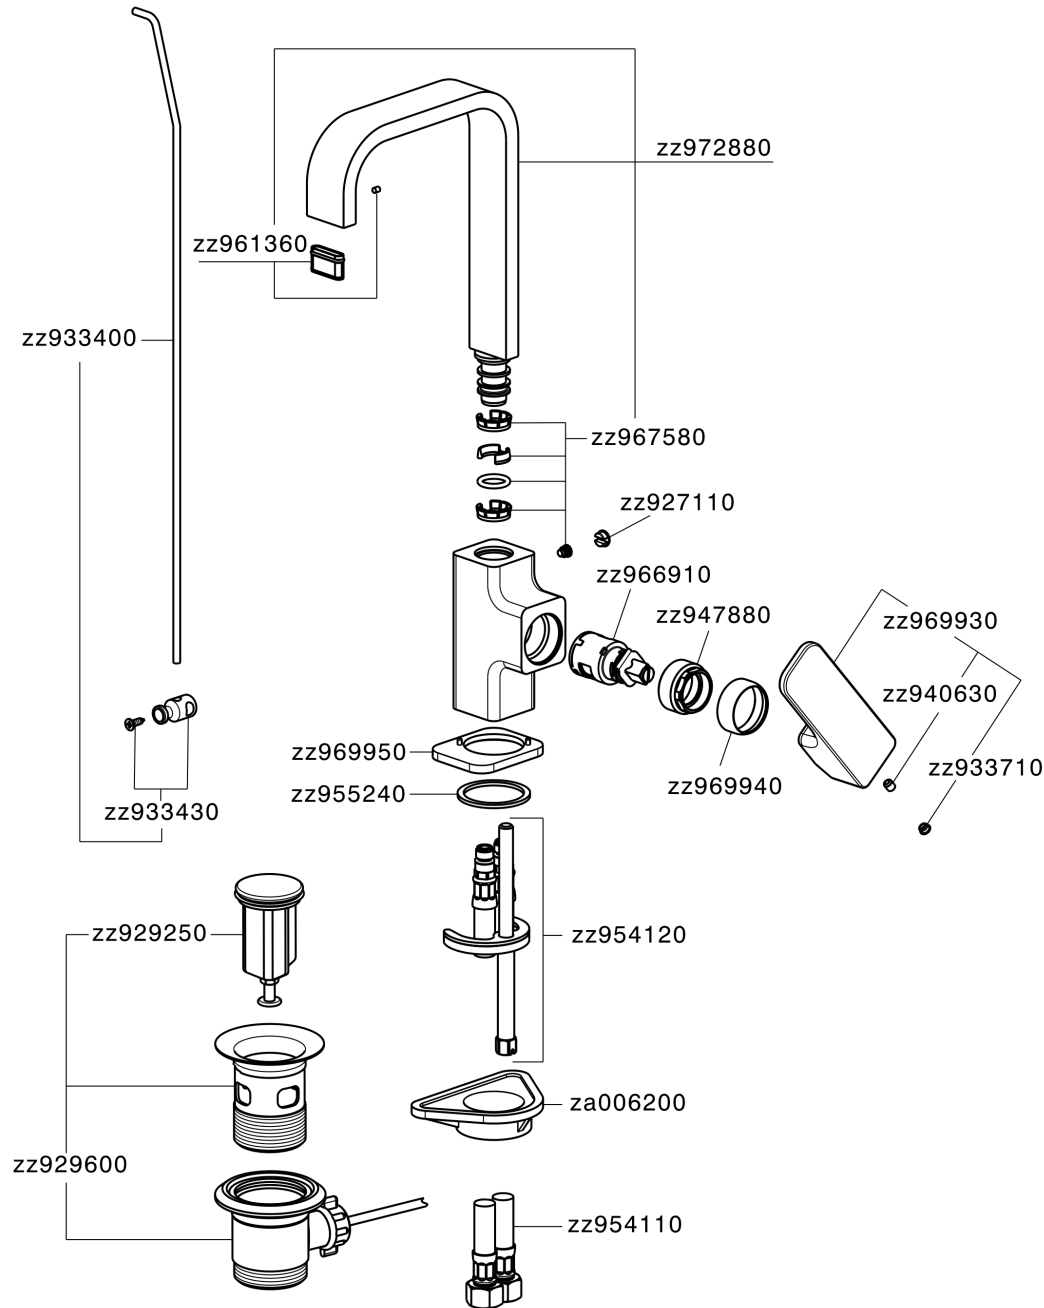

Single lever washbasin mixer EnergySave CUBIC_CU000475

MODEL **CU000475**

Single lever washbasin mixer EnergySave, with automatic 1"1/4 automatic pop-up waste, G.3/8" stainless steel flexible hoses

AVAILABLE FINISHINGS

-  **21** 21 Chrome
-  **2B** 2B Polished Nickel
-  **2F** 2F Brushed Nickel
-  **40** 40 Matt Black

CHARACTERISTICS

Cartridge Spare Parts **ZZ96691000**

25 mm Cartridge

EcoStop

EcoStop feature limits water flow to approximately 50% of maximum output with one point of resistance on setting. Push slightly past the middle stop only when full water output is required. This will save water up to 50%.

EnergySave

Thanks to the EnergySave device, only cold water will be drawn if the lever is operated in the central position, so that the water heater will not be engaged and no hot water wasted, leading to considerable savings in energy and costs. The temperature can be adjusted by rotating the lever to the left, until the desired temperature is reached.

Single lever washbasin mixer EnergySave CUBIC_CU000475

CU000475

<https://en.cisal.it/single-lever-washbasin-mixer-energysave-cubic-cu000475>

2026-04-08