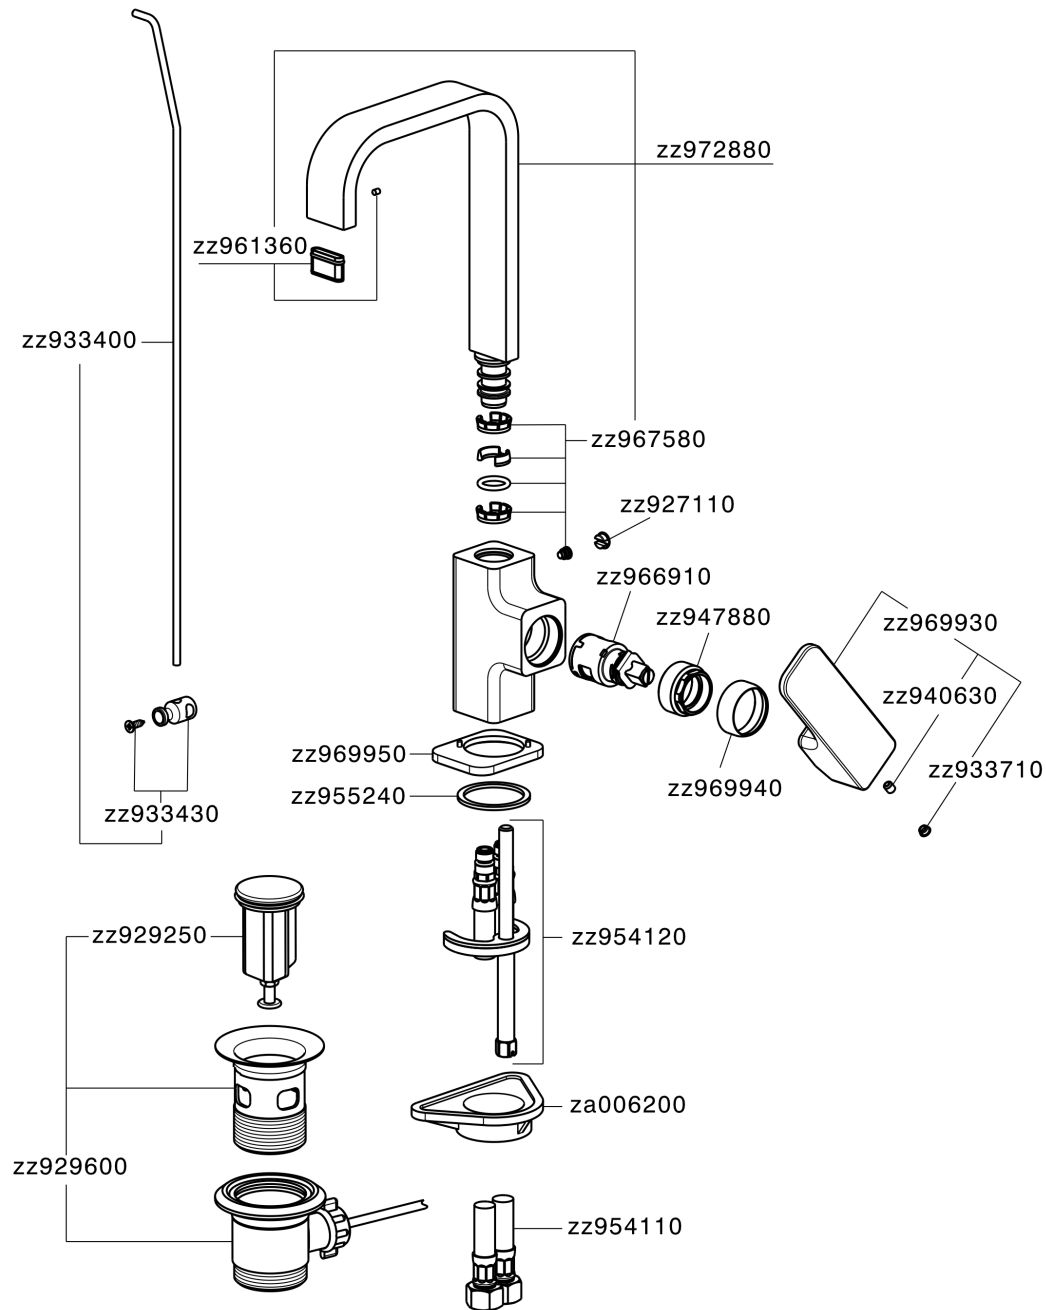

Single lever washbasin mixer EnergySave CUBIC_CU000475

MODEL **CU000475**

Single lever washbasin mixer EnergySave, with automatic 1"1/4 automatic pop-up waste, G.3/8" stainless steel flexible hoses

AVAILABLE FINISHINGS

-  **21** 21 Chrome
-  **2B** 2B Polished Nickel
-  **2F** 2F Brushed Nickel
-  **40** 40 Matt Black

CHARACTERISTICS

Cartridge Spare Parts **ZZ96691000**

25 mm Cartridge

EcoStop

EcoStop feature limits water flow to approximately 50% of maximum output with one point of resistance on setting. Push slightly past the middle stop only when full water output is required. This will save water up to 50%.

EnergySave

Thanks to the EnergySave device, only cold water will be drawn if the lever is operated in the central position, so that the water heater will not be engaged and no hot water wasted, leading to considerable savings in energy and costs. The temperature can be adjusted by rotating the lever to the left, until the desired temperature is reached.

Single lever washbasin mixer EnergySave CUBIC_CU000475

CU000475

<https://en.cisal.it/single-lever-washbasin-mixer-energysave-cubic-cu000475>

2026-06-14