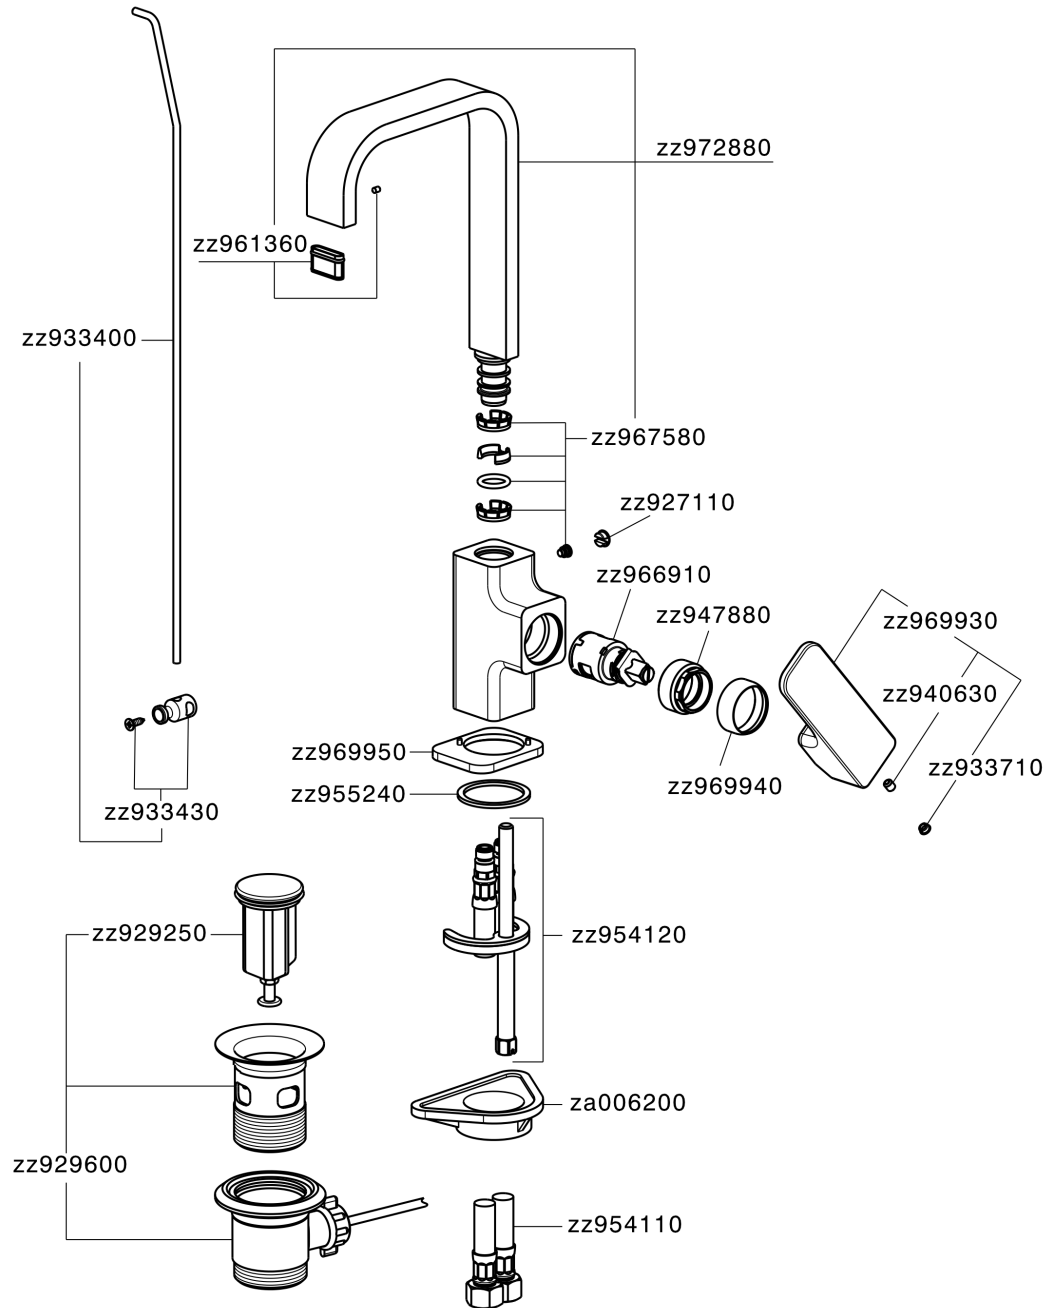

Single lever washbasin mixer EnergySave CUBIC_CU000475

CU000475

<https://en.cisal.it/single-lever-washbasin-mixer-energysave-cubic-cu000475>

2026-06-14