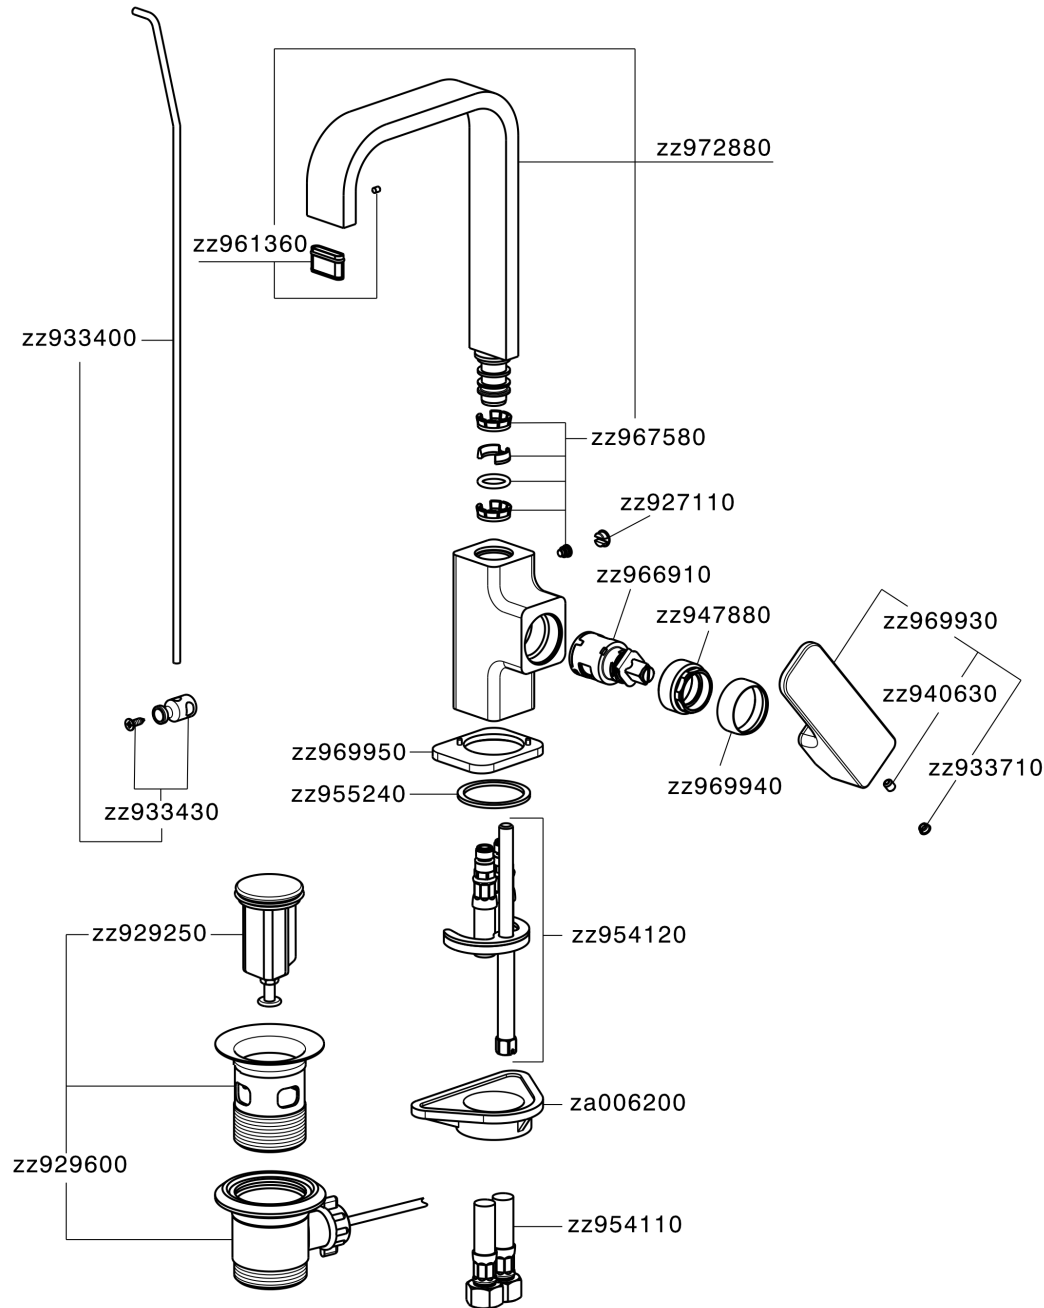

## Single lever washbasin mixer EnergySave CUBIC\_CU000475

CU000475

<https://en.cisal.it/single-lever-washbasin-mixer-energysave-cubic-cu000475>

2026-04-30