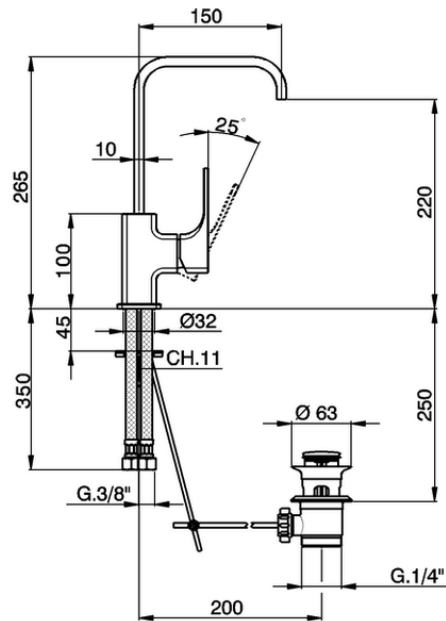

## Single lever washbasin mixer EnergySave CUBIC\_CU000475

CU000475

<https://en.cisal.it/single-lever-washbasin-mixer-energysave-cubic-cu000475>

2026-06-13