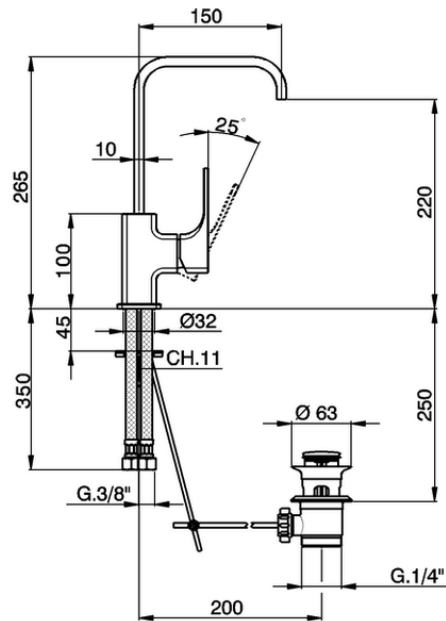

Single lever washbasin mixer EnergySave CUBIC_CU000475

CU000475

<https://en.cisal.it/single-lever-washbasin-mixer-energysave-cubic-cu000475>

2026-05-20