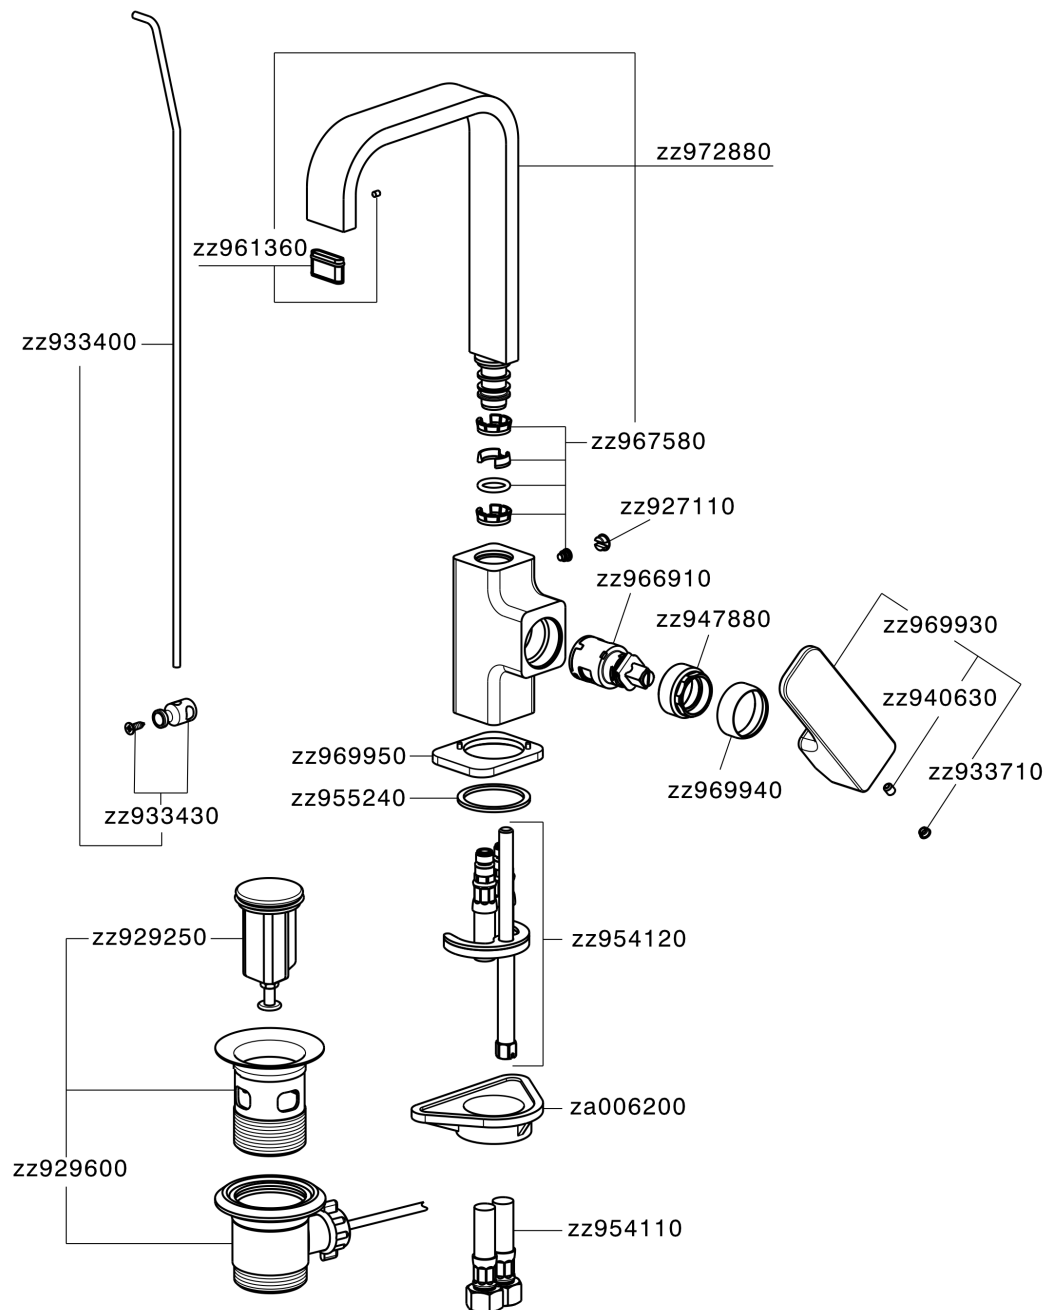

Single lever washbasin mixer EnergySave CUBIC_CU000475

CU000475

<https://en.cisal.it/single-lever-washbasin-mixer-energysave-cubic-cu000475>

2026-04-29