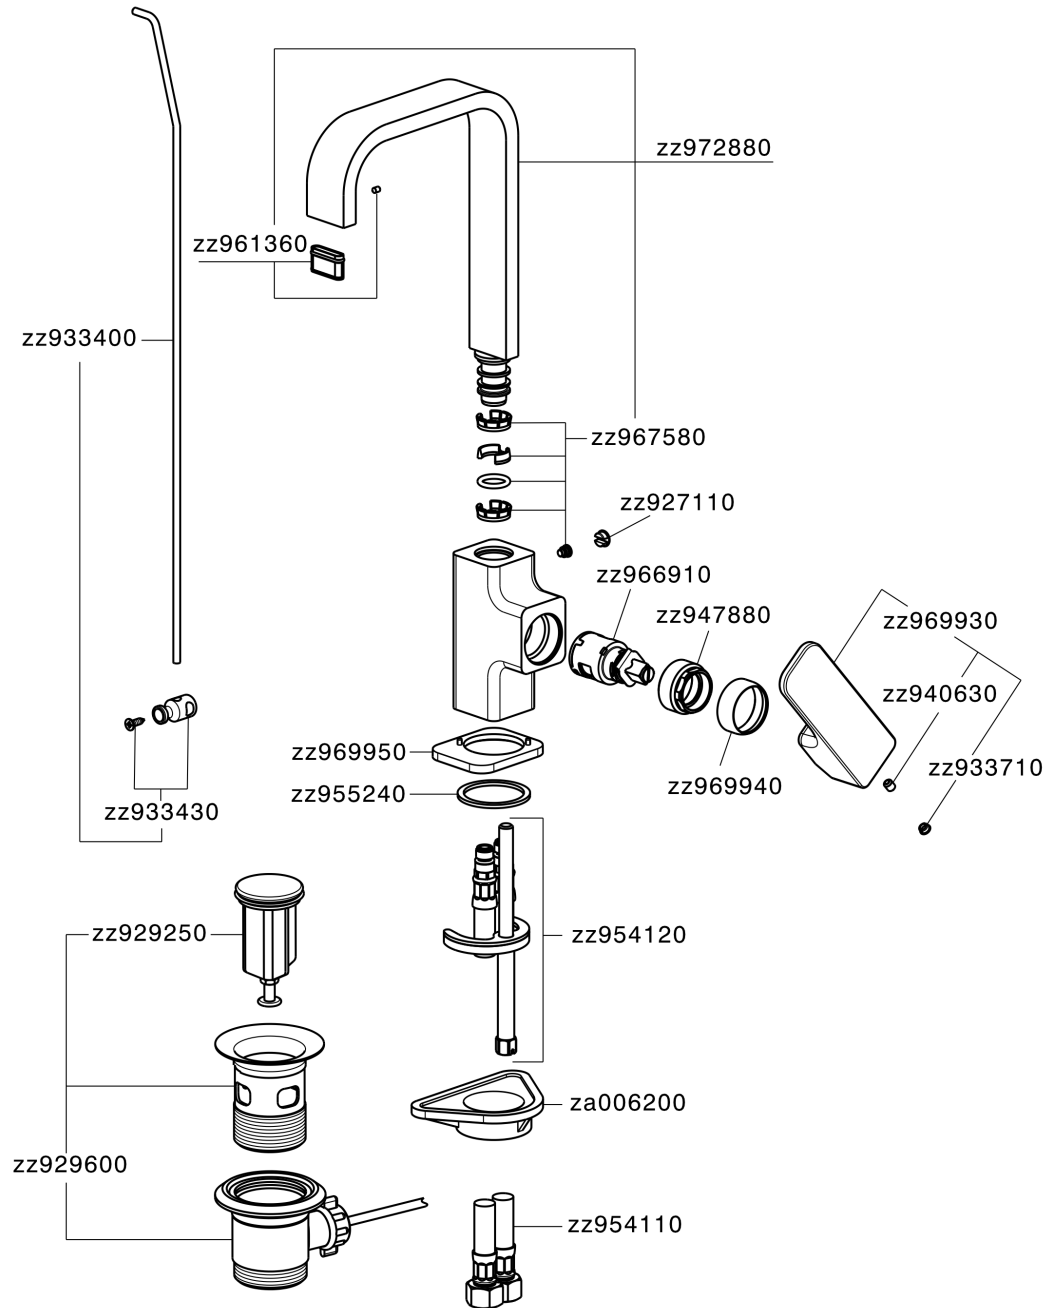

Single lever washbasin mixer EnergySave CUBIC_CU000475

CU000475

<https://en.cisal.it/single-lever-washbasin-mixer-energysave-cubic-cu000475>

2026-04-08