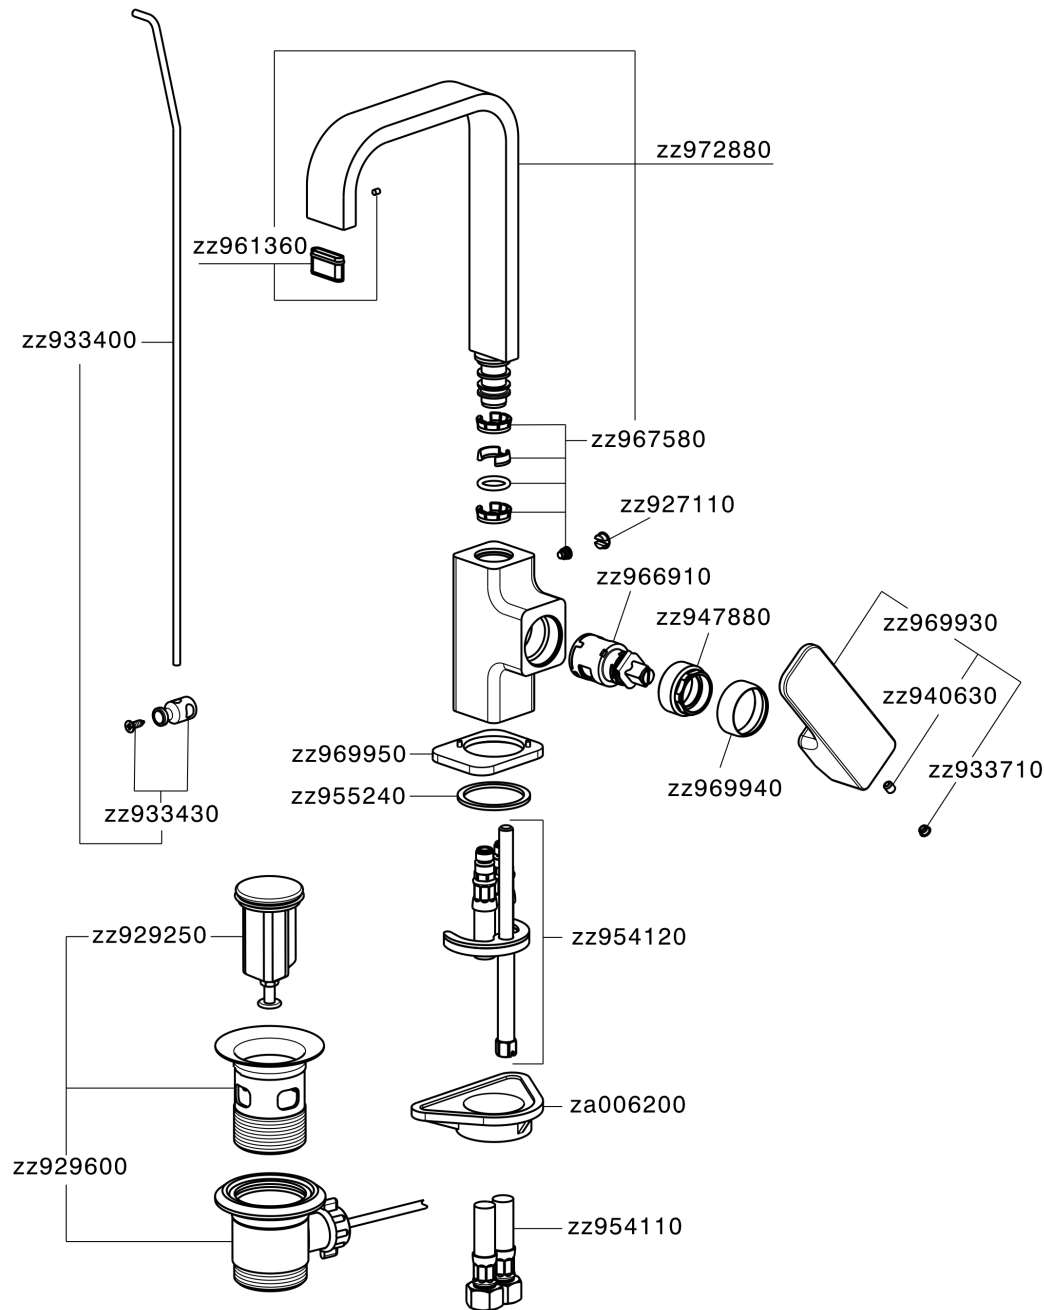

## Single lever washbasin mixer EnergySave CUBIC\_CU000475

CU000475

<https://en.cisal.it/single-lever-washbasin-mixer-energysave-cubic-cu000475>

2026-04-30