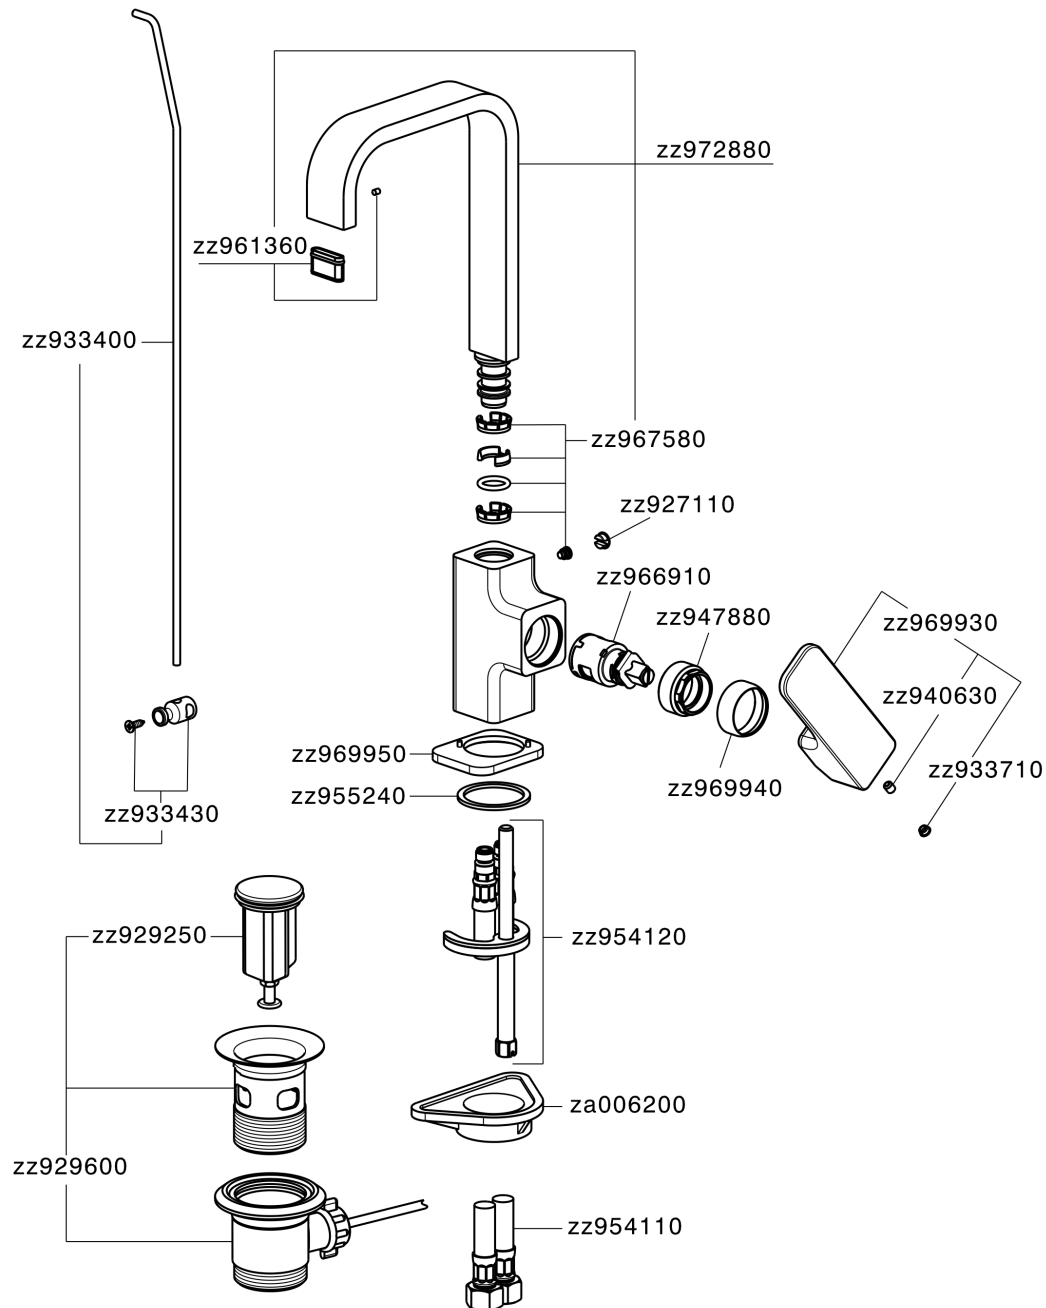

Single lever washbasin mixer EnergySave CUBIC_CU000475

CU000475

<https://en.cisal.it/single-lever-washbasin-mixer-energysave-cubic-cu000475>

2026-06-13