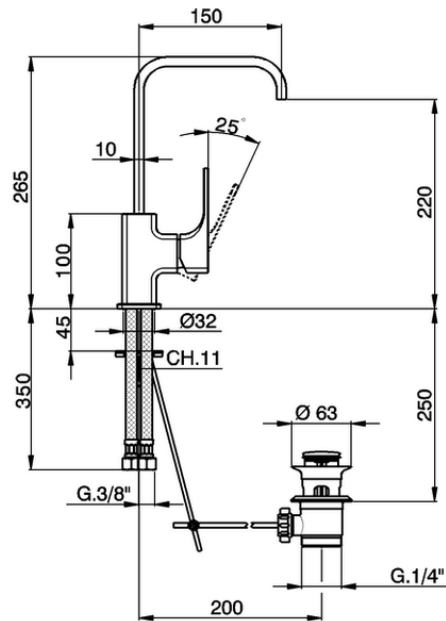

Single lever washbasin mixer EnergySave CUBIC_CU000475

CU000475

<https://en.cisal.it/single-lever-washbasin-mixer-energysave-cubic-cu000475>

2026-04-08