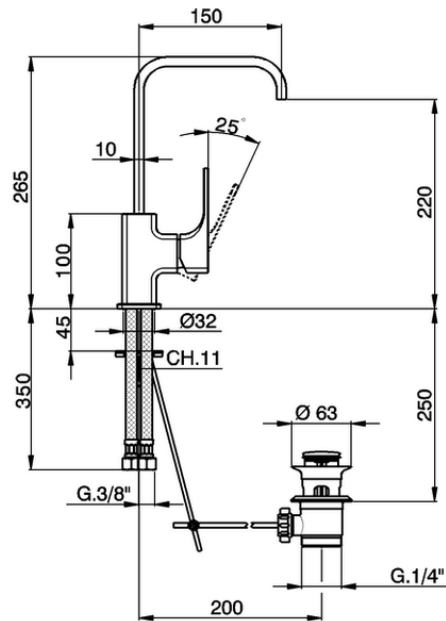

Single lever washbasin mixer EnergySave CUBIC_CU000475

CU000475

<https://en.cisal.it/single-lever-washbasin-mixer-energysave-cubic-cu000475>

2026-04-29