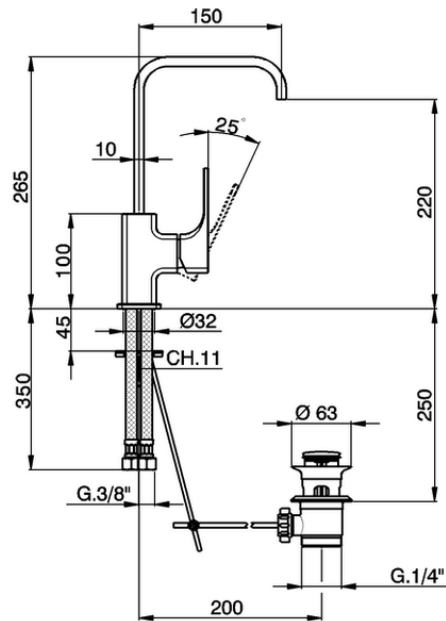

Single lever washbasin mixer EnergySave CUBIC_CU000475

CU000475

<https://en.cisal.it/single-lever-washbasin-mixer-energysave-cubic-cu000475>

2026-06-13