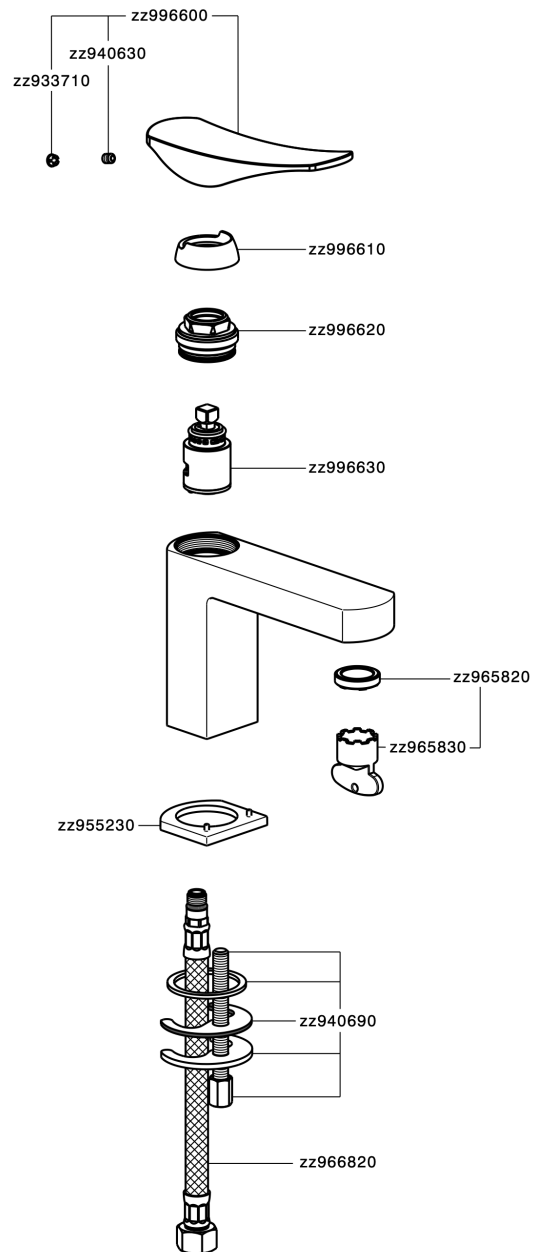

Single lever washbasin mixer ROADSTER ACCENT_RA000540

MODEL **RA000540**

Single lever washbasin mixer, without pop-up waste, G.3/8" stainless steel flexible hoses

AVAILABLE FINISHINGS

-  **21** 21 Chrome
-  **2B** 2B Polished Nickel
-  **2F** 2F Brushed Nickel
-  **2Q** 2Q Black Titanium
-  **40** 40 Matt Black
-  **4Q** 4Q Matt White

CHARACTERISTICS

Cartridge Spare Parts **ZZ99663000**

25 mm Cartridge

Single lever washbasin mixer ROADSTER ACCENT_RA000540

RA000540

<https://en.cisal.it/single-lever-washbasin-mixer-roadster-accent-ra000540>