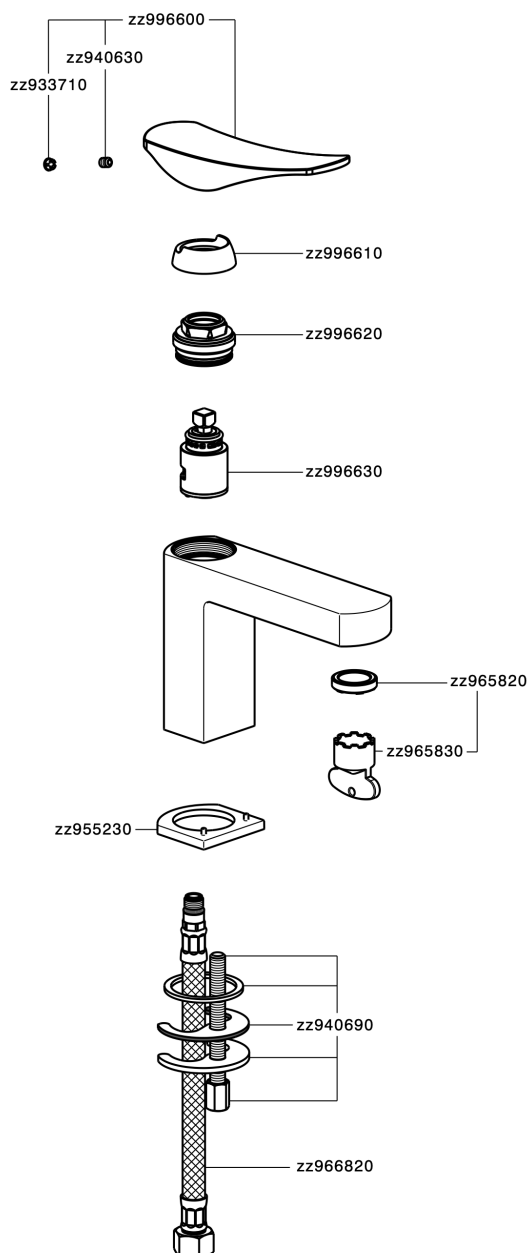

Single lever washbasin mixer ROADSTER ACCENT_RA000540

RA000540

<https://en.cisal.it/single-lever-washbasin-mixer-roadster-accent-ra000540>

2026-04-29