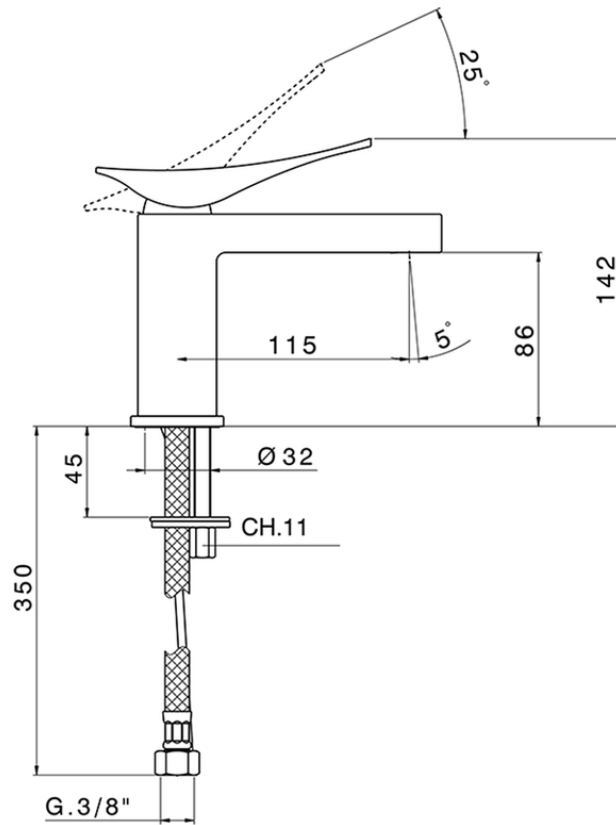

## Single lever washbasin mixer ROADSTER ACCENT\_RA000540

RA000540

<https://en.cisal.it/single-lever-washbasin-mixer-roadster-accent-ra000540>

2026-06-14