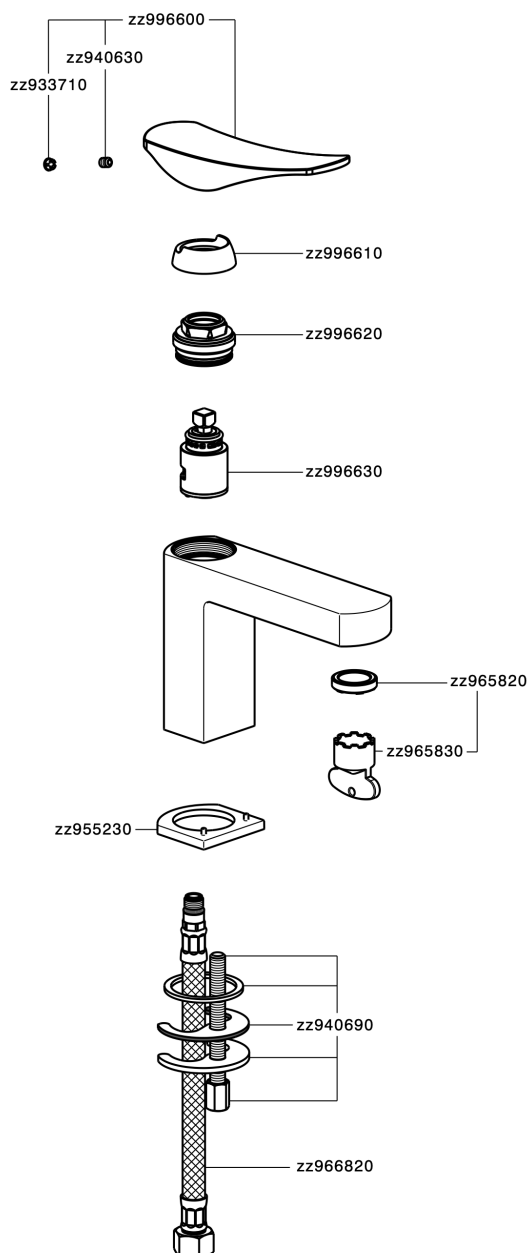

Single lever washbasin mixer ROADSTER ACCENT_RA000540

RA000540

<https://en.cisal.it/single-lever-washbasin-mixer-roadster-accent-ra000540>

2026-04-10