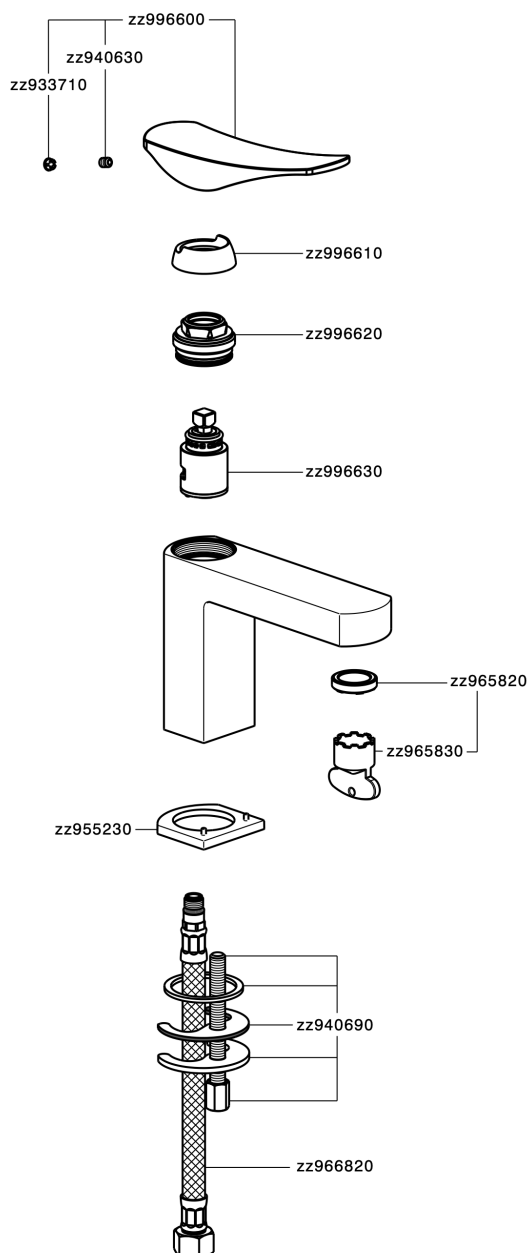

## Single lever washbasin mixer ROADSTER ACCENT\_RA000540

RA000540

<https://en.cisal.it/single-lever-washbasin-mixer-roadster-accent-ra000540>

2026-06-14