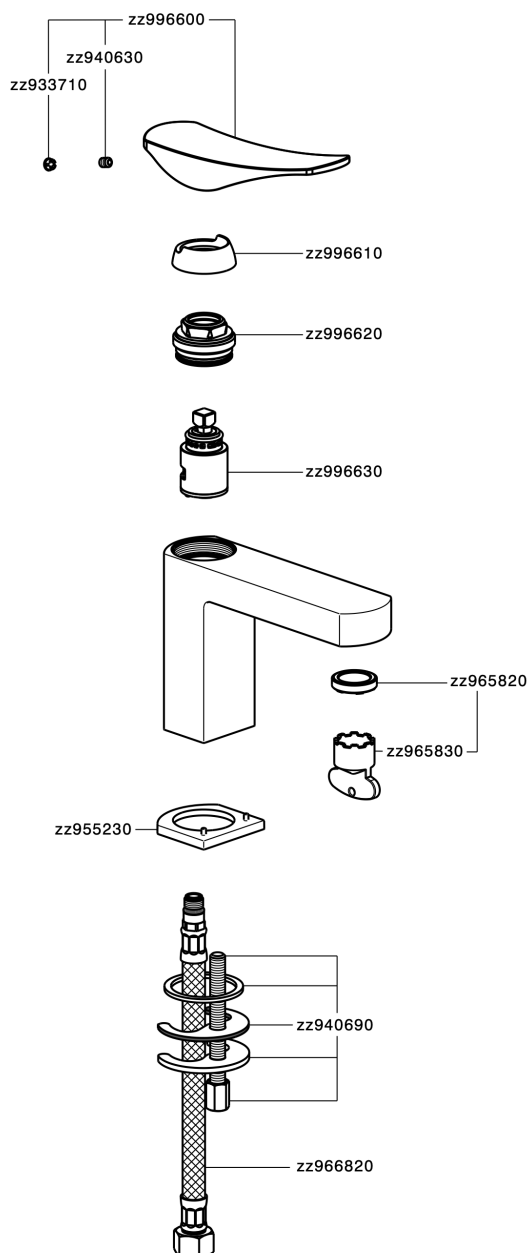

Single lever washbasin mixer ROADSTER ACCENT_RA000540

RA000540

<https://en.cisal.it/single-lever-washbasin-mixer-roadster-accent-ra000540>

2026-05-19