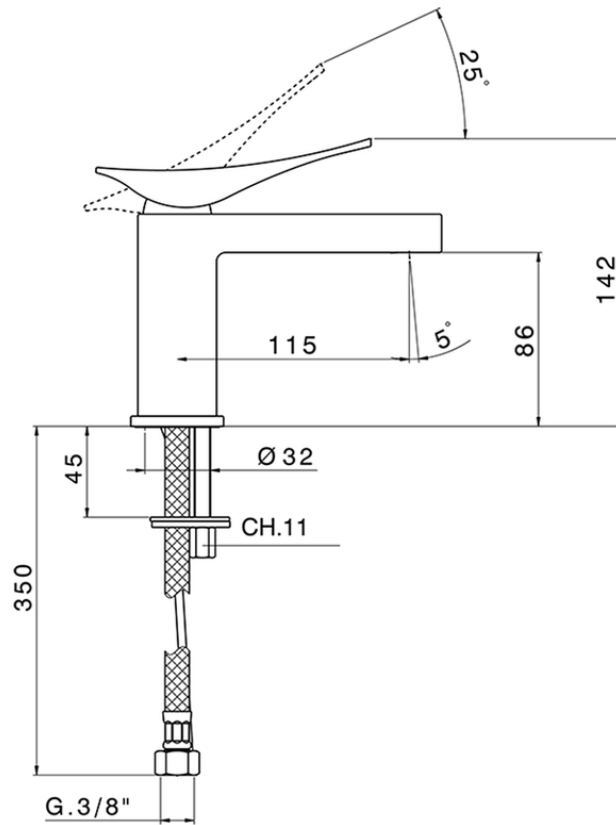

Single lever washbasin mixer ROADSTER ACCENT_RA000540

RA000540

<https://en.cisal.it/single-lever-washbasin-mixer-roadster-accent-ra000540>

2026-06-14