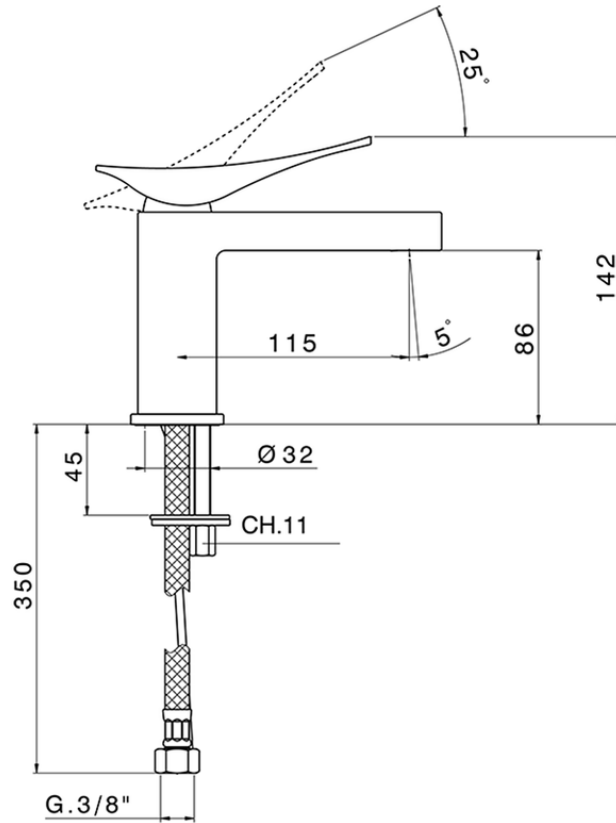

## Single lever washbasin mixer ROADSTER ACCENT\_RA000540

RA000540

<https://en.cisal.it/single-lever-washbasin-mixer-roadster-accent-ra000540>

2026-05-19