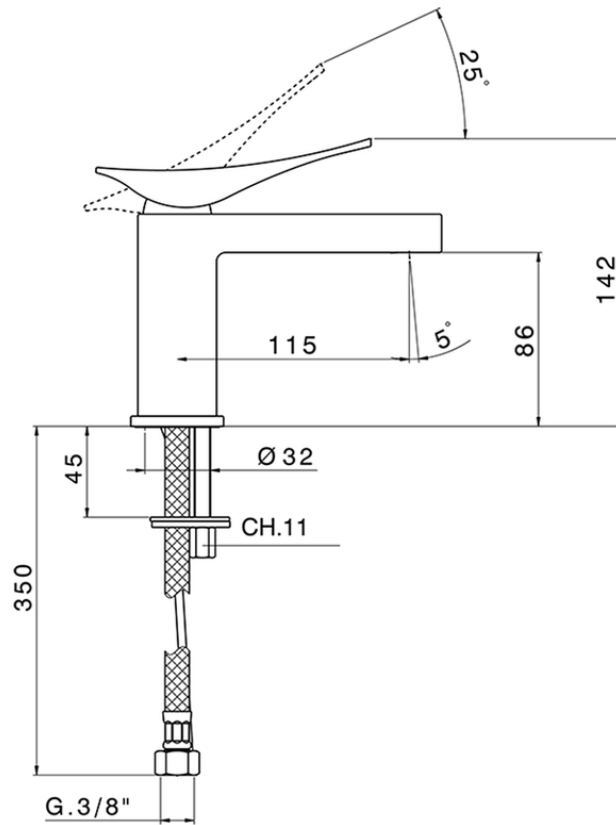

## Single lever washbasin mixer ROADSTER ACCENT\_RA000540

RA000540

<https://en.cisal.it/single-lever-washbasin-mixer-roadster-accent-ra000540>

2026-04-28