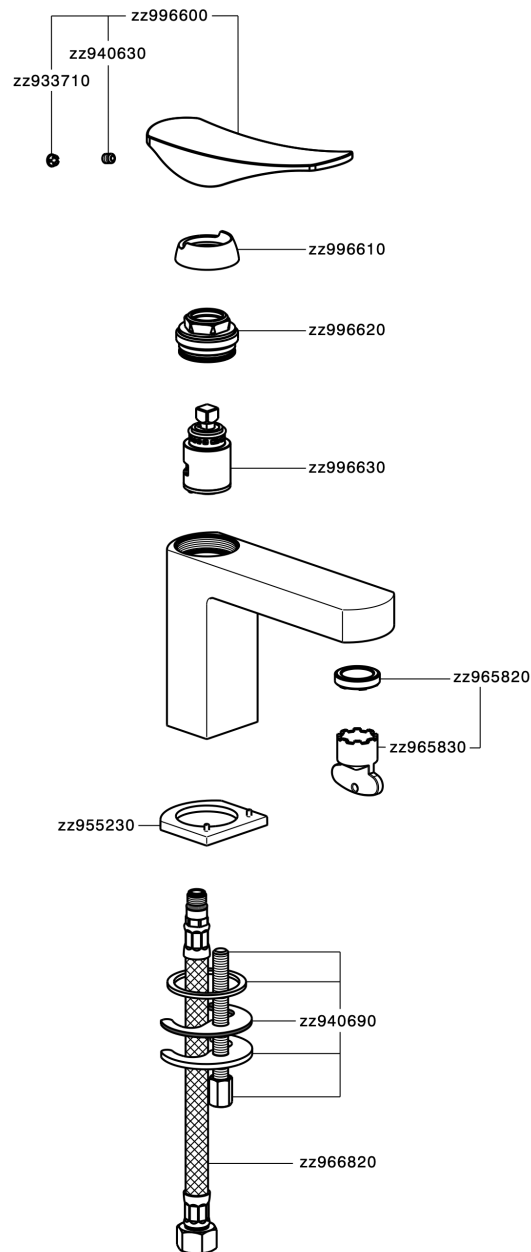

Single lever washbasin mixer ROADSTER ACCENT_RA000540

MODEL **RA000540**

Single lever washbasin mixer, without pop-up waste, G.3/8" stainless steel flexible hoses

AVAILABLE FINISHINGS

-  **21** 21 Chrome
-  **2B** 2B Polished Nickel
-  **2F** 2F Brushed Nickel
-  **2Q** 2Q Black Titanium
-  **40** 40 Matt Black
-  **4Q** 4Q Matt White

CHARACTERISTICS

Cartridge Spare Parts **ZZ99663000**

25 mm Cartridge

Single lever washbasin mixer ROADSTER ACCENT_RA000540

RA000540

<https://en.cisal.it/single-lever-washbasin-mixer-roadster-accent-ra000540>