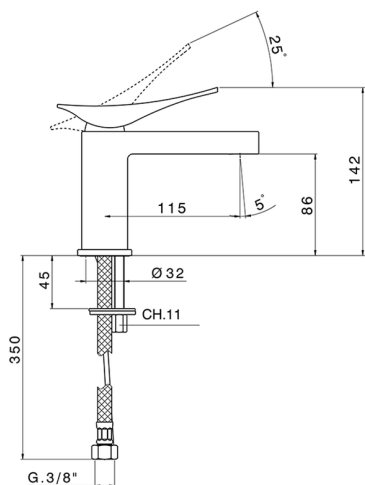

Single lever washbasin mixer ROADSTER ACCENT_RA000540

MODEL **RA000540**

Single lever washbasin mixer, without pop-up waste, G.3/8" stainless steel flexible hoses

AVAILABLE FINISHINGS

-  **21** 21 Chrome
-  **2B** 2B Polished Nickel
-  **2F** 2F Brushed Nickel
-  **2Q** 2Q Black Titanium
-  **40** 40 Matt Black
-  **4Q** 4Q Matt White

CHARACTERISTICS

Cartridge Spare Parts **ZZ99663000**

25 mm Cartridge

Single lever washbasin mixer ROADSTER ACCENT_RA000540

RA000540

<https://en.cisal.it/single-lever-washbasin-mixer-roadster-accent-ra000540>