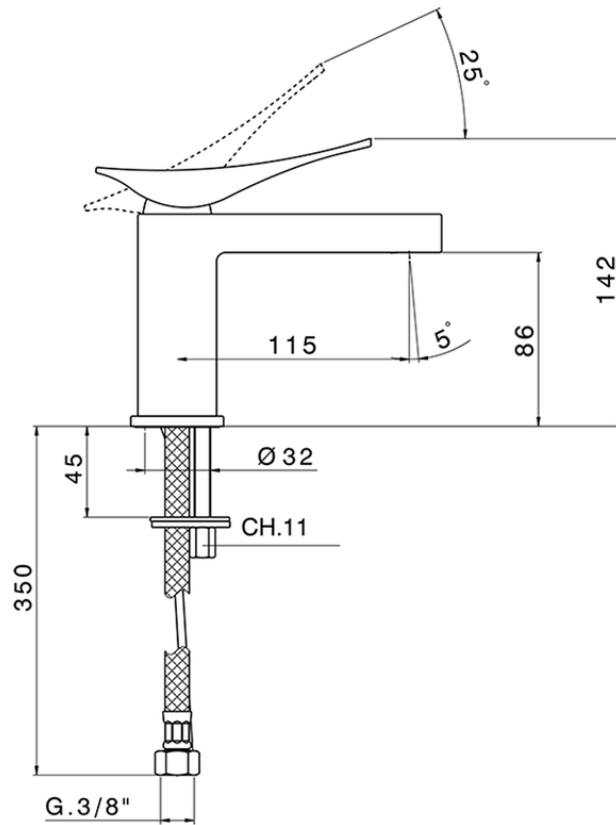

Single lever washbasin mixer ROADSTER ACCENT_RA000540

RA000540

<https://en.cisal.it/single-lever-washbasin-mixer-roadster-accent-ra000540>

2026-04-28