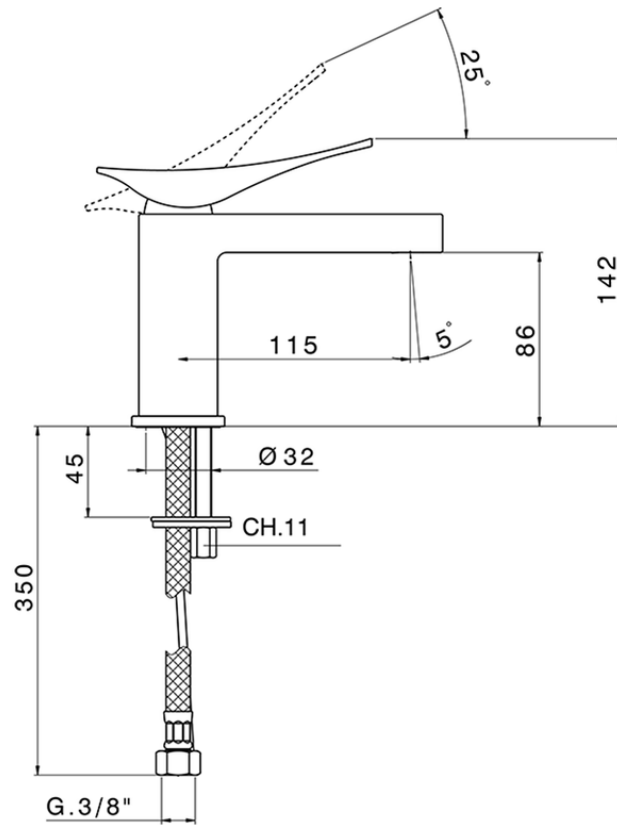

## Single lever washbasin mixer ROADSTER ACCENT\_RA000540

RA000540

<https://en.cisal.it/single-lever-washbasin-mixer-roadster-accent-ra000540>

2026-06-13