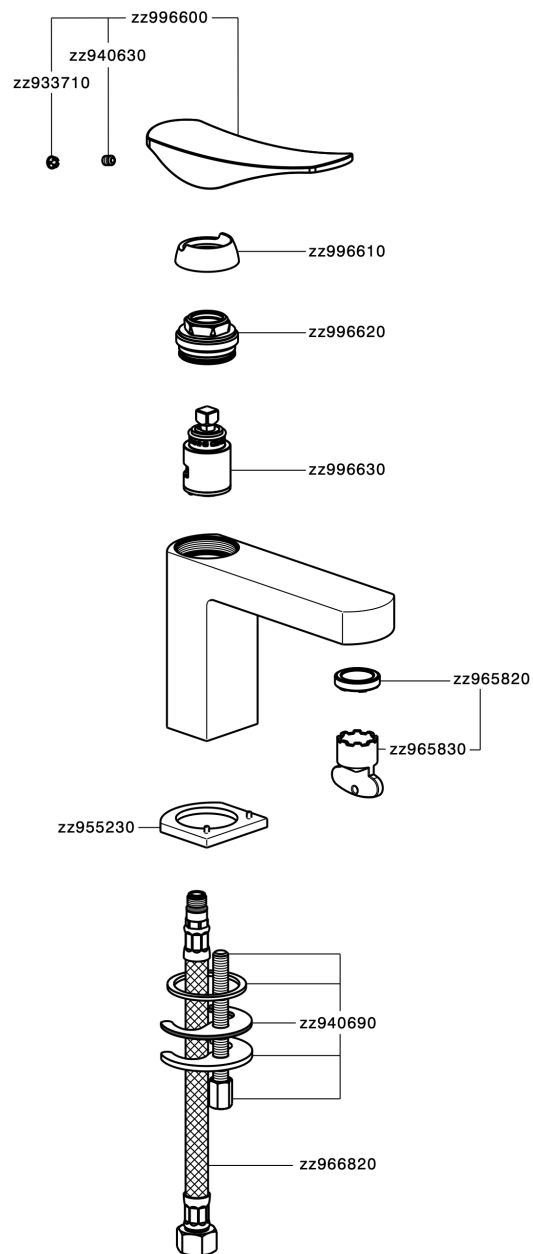

Single lever washbasin mixer ROADSTER ACCENT_RA000540

MODEL **RA000540**

Single lever washbasin mixer, without pop-up waste, G.3/8" stainless steel flexible hoses

AVAILABLE FINISHINGS

-  **21** 21 Chrome
-  **2B** 2B Polished Nickel
-  **2F** 2F Brushed Nickel
-  **2Q** 2Q Black Titanium
-  **40** 40 Matt Black
-  **4Q** 4Q Matt White

CHARACTERISTICS

Cartridge Spare Parts **ZZ99663000**

25 mm Cartridge

Single lever washbasin mixer ROADSTER ACCENT_RA000540

RA000540

<https://en.cisal.it/single-lever-washbasin-mixer-roadster-accent-ra000540>