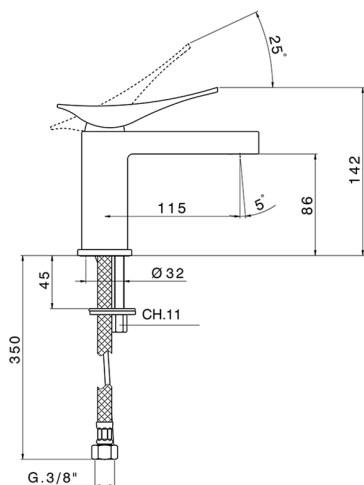

Single lever washbasin mixer ROADSTER ACCENT_RA000540

MODEL **RA000540**

Single lever washbasin mixer, without pop-up waste, G.3/8" stainless steel flexible hoses

AVAILABLE FINISHINGS

-  **21** 21 Chrome
-  **2B** 2B Polished Nickel
-  **2F** 2F Brushed Nickel
-  **2Q** 2Q Black Titanium
-  **40** 40 Matt Black
-  **4Q** 4Q Matt White

CHARACTERISTICS

Cartridge Spare Parts **ZZ99663000**

25 mm Cartridge

Single lever washbasin mixer ROADSTER ACCENT_RA000540

RA000540

<https://en.cisal.it/single-lever-washbasin-mixer-roadster-accent-ra000540>