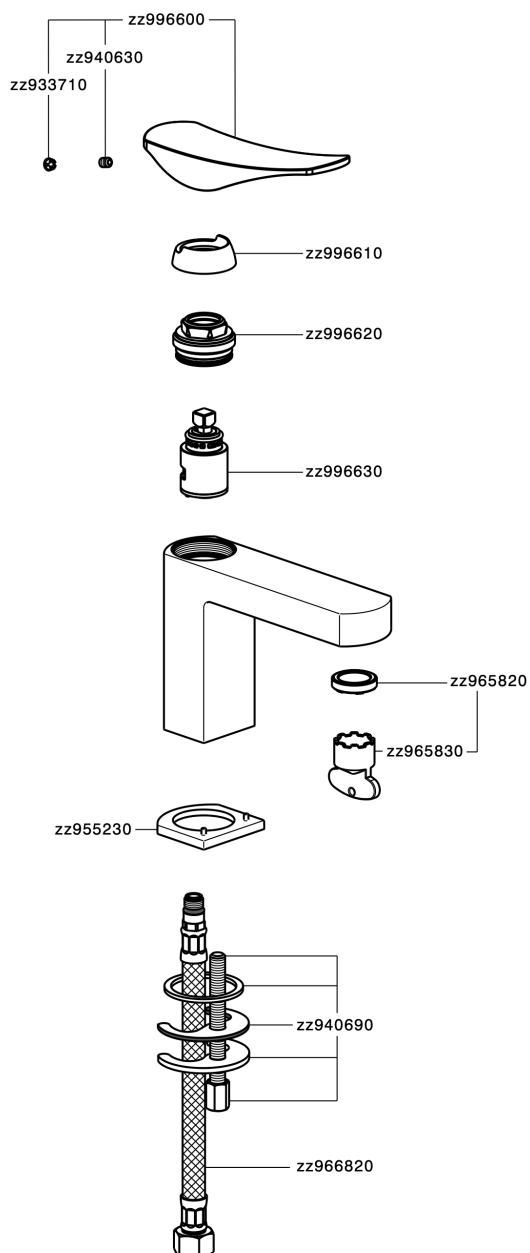

## Single lever washbasin mixer ROADSTER ACCENT\_RA000540

MODEL **RA000540**

Single lever washbasin mixer, without pop-up waste, G.3/8" stainless steel flexible hoses

### CHARACTERISTICS

Cartridge Spare Parts **ZZ99663000**

**25 mm Cartridge**

## Single lever washbasin mixer ROADSTER ACCENT\_RA000540

RA000540

<https://en.cisal.it/single-lever-washbasin-mixer-roadster-accent-ra000540>

2026-06-15