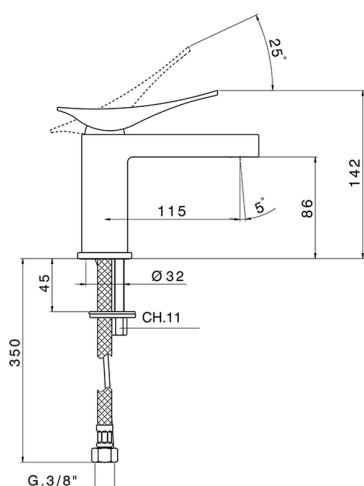

## Single lever washbasin mixer ROADSTER ACCENT\_RA000540

MODEL **RA000540**

Single lever washbasin mixer, without pop-up waste, G.3/8" stainless steel flexible hoses

### CHARACTERISTICS

Cartridge Spare Parts **ZZ99663000**

**25 mm Cartridge**