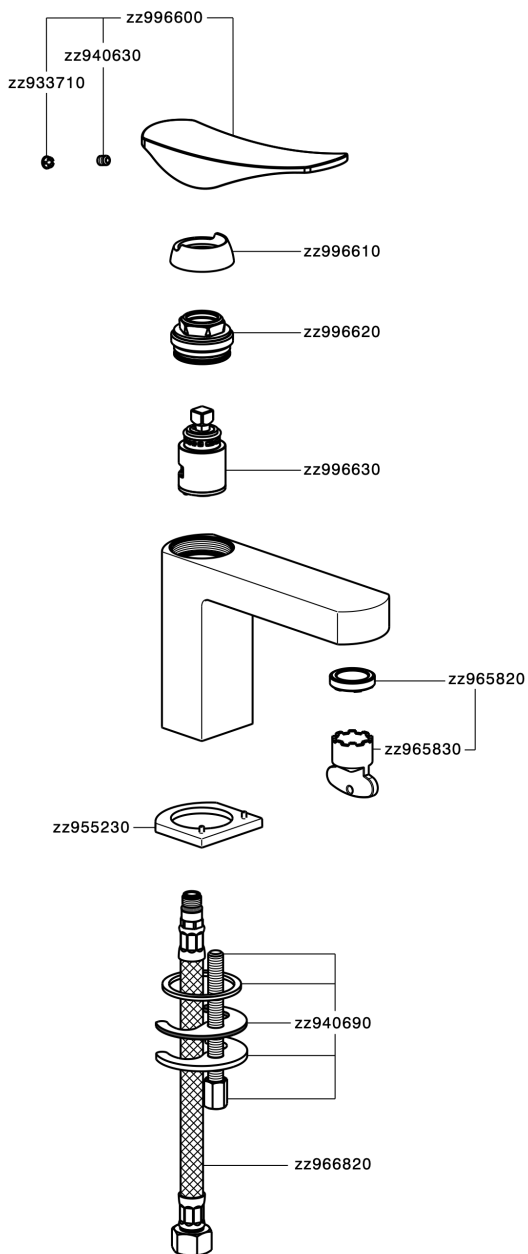

## Single lever washbasin mixer ROADSTER ACCENT\_RA000540

RA000540

<https://en.cisal.it/single-lever-washbasin-mixer-roadster-accent-ra000540>

2026-06-13