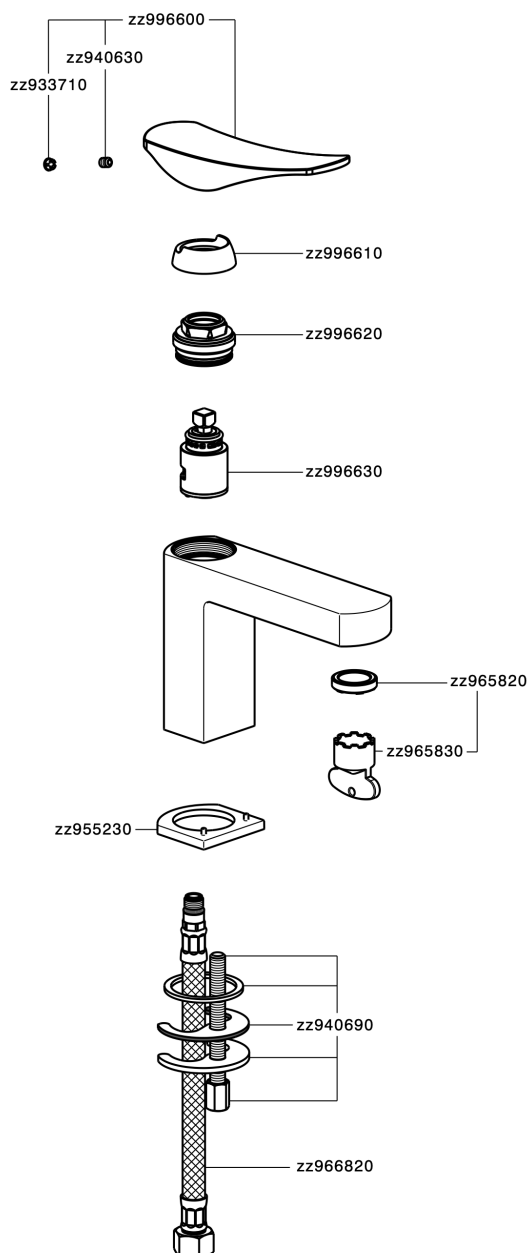

Single lever washbasin mixer ROADSTER ACCENT_RA000540

RA000540

<https://en.cisal.it/single-lever-washbasin-mixer-roadster-accent-ra000540>

2026-04-08