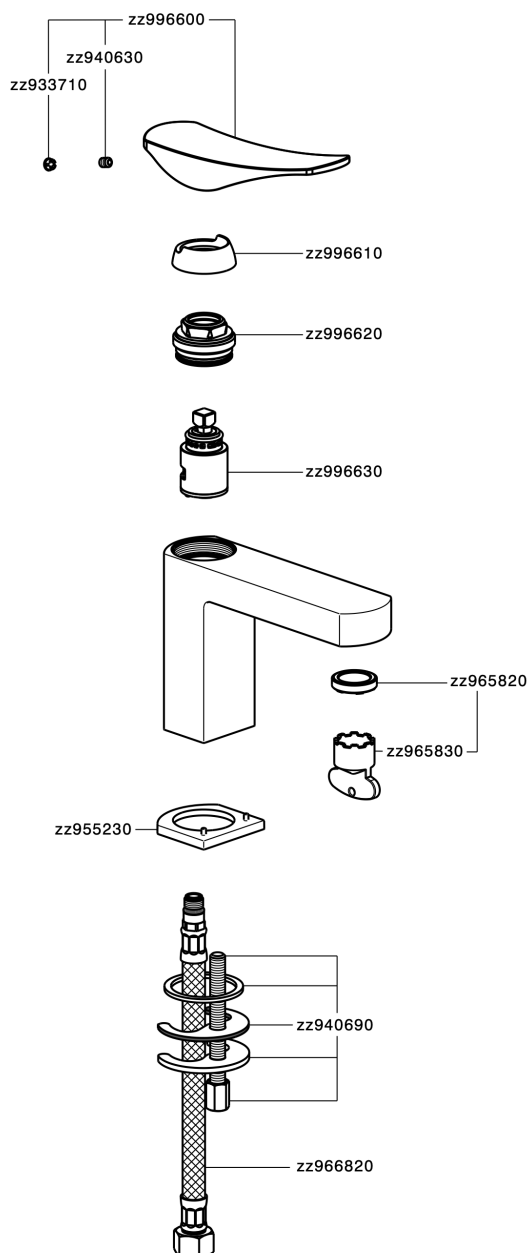

Single lever washbasin mixer ROADSTER ACCENT_RA000540

RA000540

<https://en.cisal.it/single-lever-washbasin-mixer-roadster-accent-ra000540>

2026-06-08