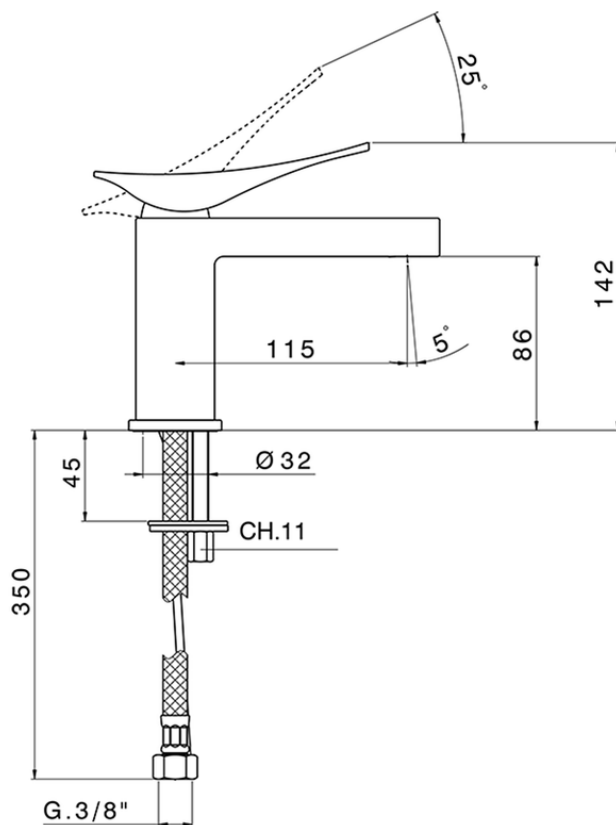

## Single lever washbasin mixer ROADSTER ACCENT\_RA000540

RA000540

<https://en.cisal.it/single-lever-washbasin-mixer-roadster-accent-ra000540>

2026-06-29