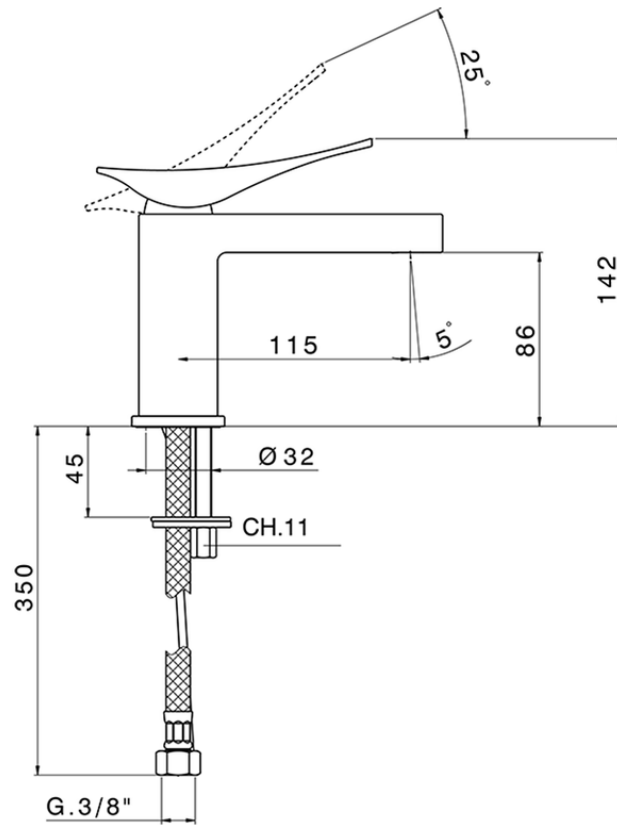

Single lever washbasin mixer ROADSTER ACCENT_RA000540

RA000540

<https://en.cisal.it/single-lever-washbasin-mixer-roadster-accent-ra000540>

2026-06-08