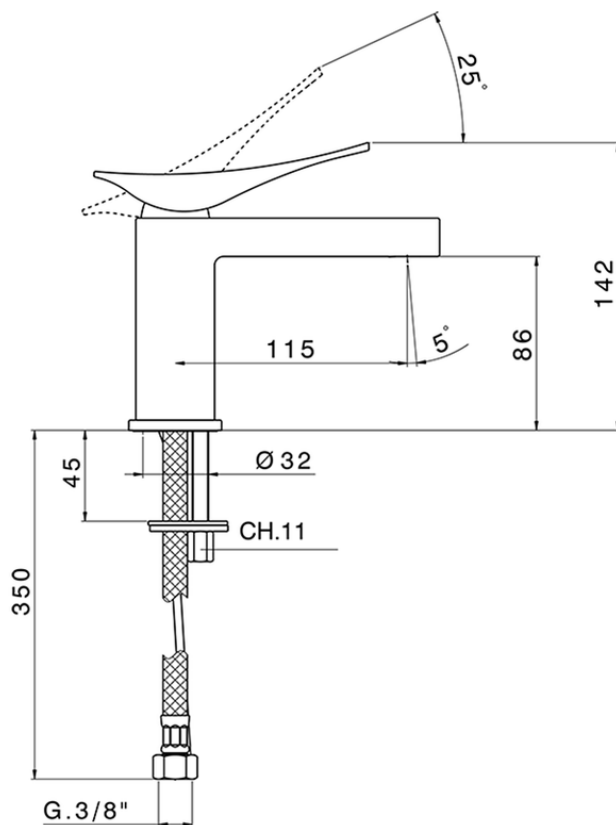

Single lever washbasin mixer ROADSTER ACCENT_RA000540

RA000540

<https://en.cisal.it/single-lever-washbasin-mixer-roadster-accent-ra000540>

2026-04-08