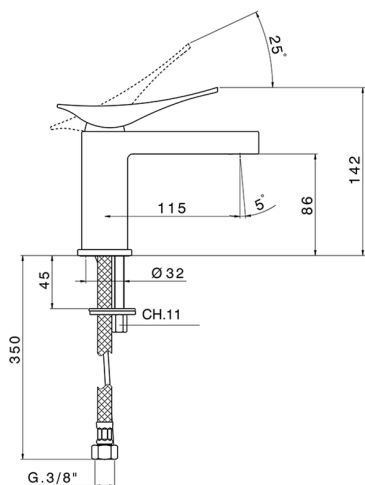

## Single lever washbasin mixer ROADSTER ACCENT\_RA000540

MODEL **RA000540**

Single lever washbasin mixer, without pop-up waste, G.3/8" stainless steel flexible hoses

### CHARACTERISTICS

Cartridge Spare Parts **ZZ99663000**

**25 mm Cartridge**