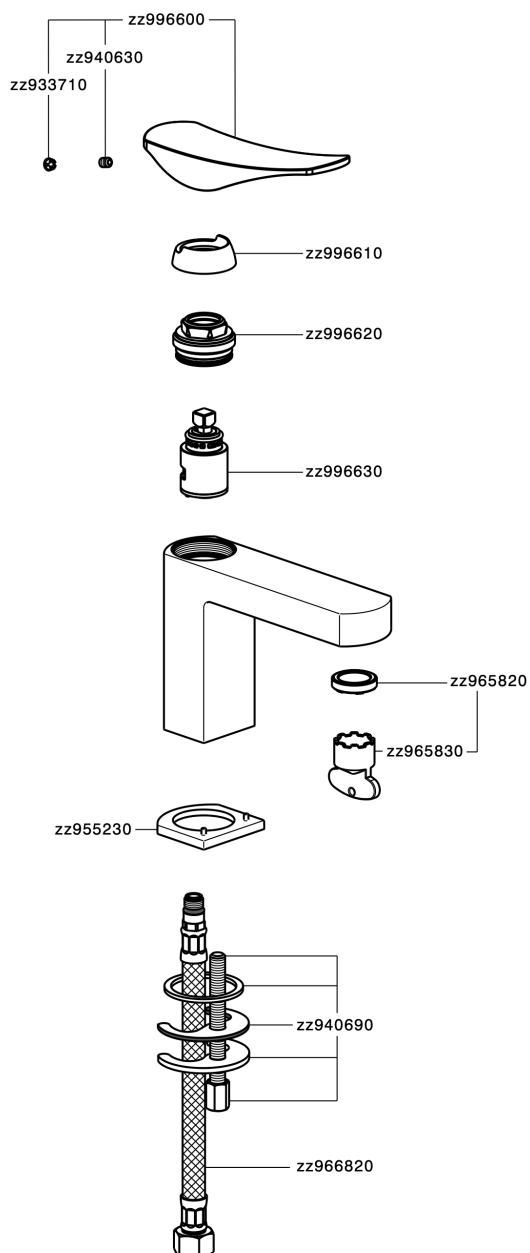

Single lever washbasin mixer ROADSTER ACCENT_RA000540

MODEL **RA000540**

Single lever washbasin mixer, without pop-up waste, G.3/8" stainless steel flexible hoses

AVAILABLE FINISHINGS

-  **21** 21 Chrome
-  **2B** 2B Polished Nickel
-  **2F** 2F Brushed Nickel
-  **2Q** 2Q Black Titanium
-  **40** 40 Matt Black
-  **4Q** 4Q Matt White

CHARACTERISTICS

Cartridge Spare Parts **ZZ99663000**

25 mm Cartridge

Single lever washbasin mixer ROADSTER ACCENT_RA000540

RA000540

<https://en.cisal.it/single-lever-washbasin-mixer-roadster-accent-ra000540>