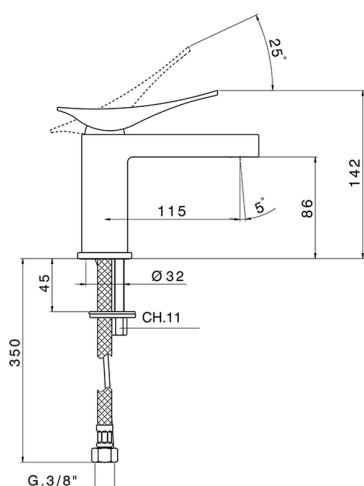

Single lever washbasin mixer ROADSTER ACCENT_RA000540

MODEL **RA000540**

Single lever washbasin mixer, without pop-up waste, G.3/8" stainless steel flexible hoses

AVAILABLE FINISHINGS

-  **21** 21 Chrome
-  **2B** 2B Polished Nickel
-  **2F** 2F Brushed Nickel
-  **2Q** 2Q Black Titanium
-  **40** 40 Matt Black
-  **4Q** 4Q Matt White

CHARACTERISTICS

Cartridge Spare Parts **ZZ99663000**

25 mm Cartridge

Single lever washbasin mixer ROADSTER ACCENT_RA000540

RA000540

<https://en.cisal.it/single-lever-washbasin-mixer-roadster-accent-ra000540>