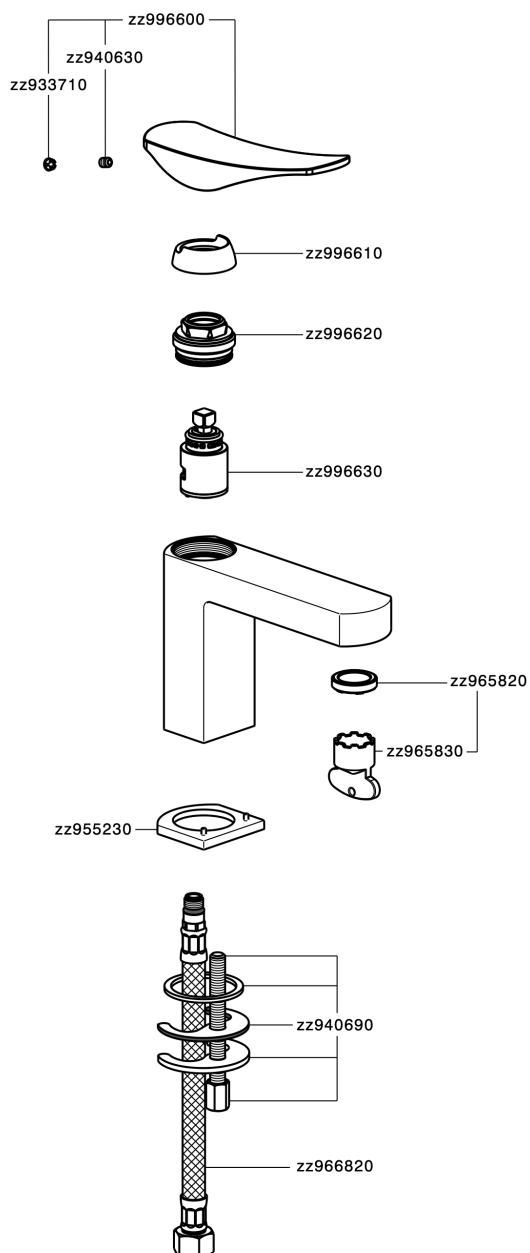

## Single lever washbasin mixer ROADSTER ACCENT\_RA000540

MODEL **RA000540**

Single lever washbasin mixer, without pop-up waste, G.3/8" stainless steel flexible hoses

### CHARACTERISTICS

Cartridge Spare Parts **ZZ99663000**

**25 mm Cartridge**

## Single lever washbasin mixer ROADSTER ACCENT\_RA000540

RA000540

<https://en.cisal.it/single-lever-washbasin-mixer-roadster-accent-ra000540>

2026-04-28