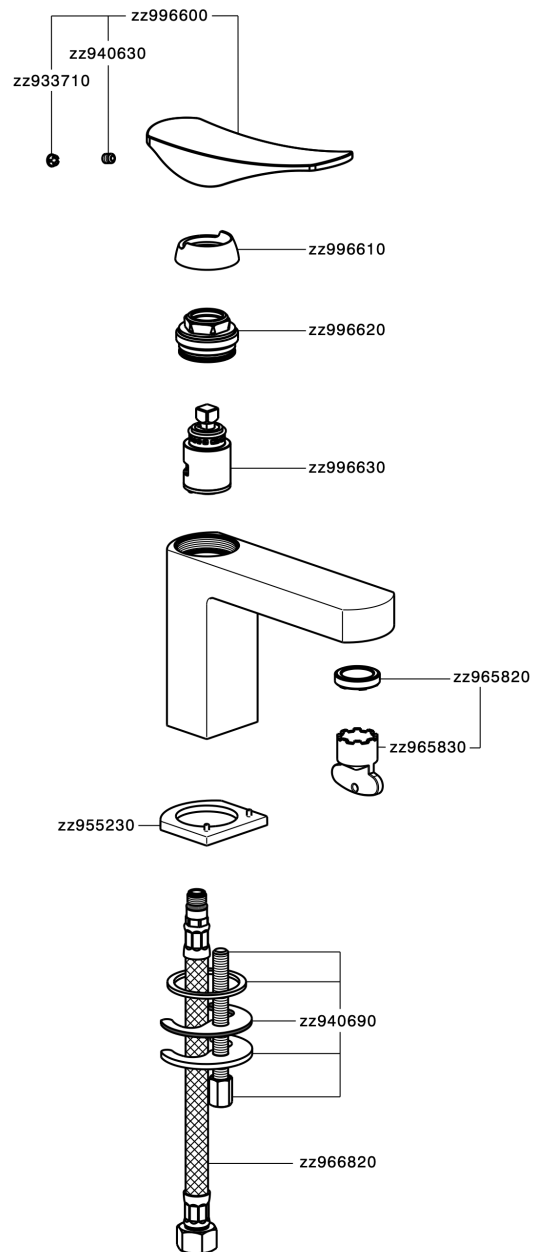

## Single lever washbasin mixer ROADSTER ACCENT\_RA000540

RA000540

<https://en.cisal.it/single-lever-washbasin-mixer-roadster-accent-ra000540>

2026-05-19