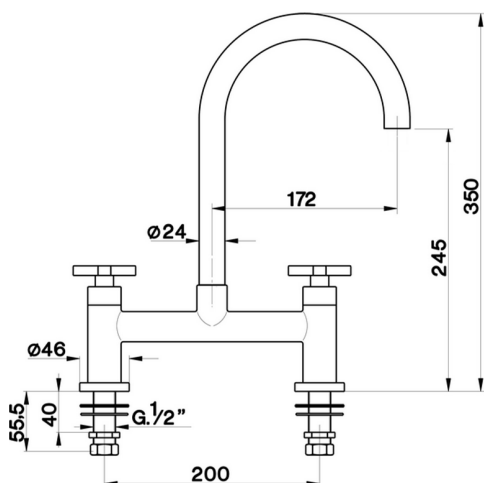

## 2 hole Sink mixer KITCHEN\_BQ000720

MODEL **BQ000720**

2 hole Sink mixer, without automatic pop-up waste, swivel spout

AVAILABLE FINISHINGS

**21** 21 Chrome

**2A** 2A Satin Brushed Nickel

CHARACTERISTICS