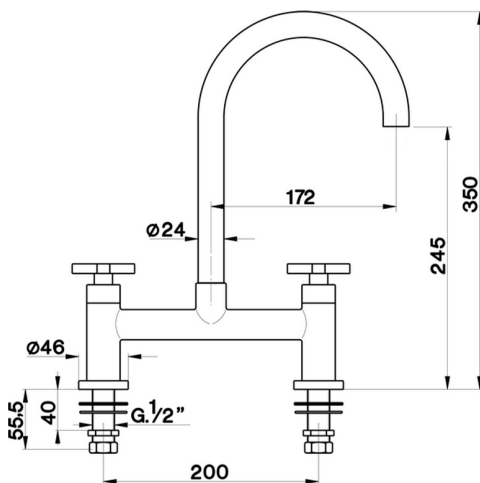

2 hole Sink mixer KITCHEN_BQ000720

MODEL **BQ000720**

2 hole Sink mixer, without automatic pop-up waste, swivel spout

AVAILABLE FINISHINGS

21 21 Chrome

2A 2A Satin Brushed Nickel

CHARACTERISTICS

2026-04-30