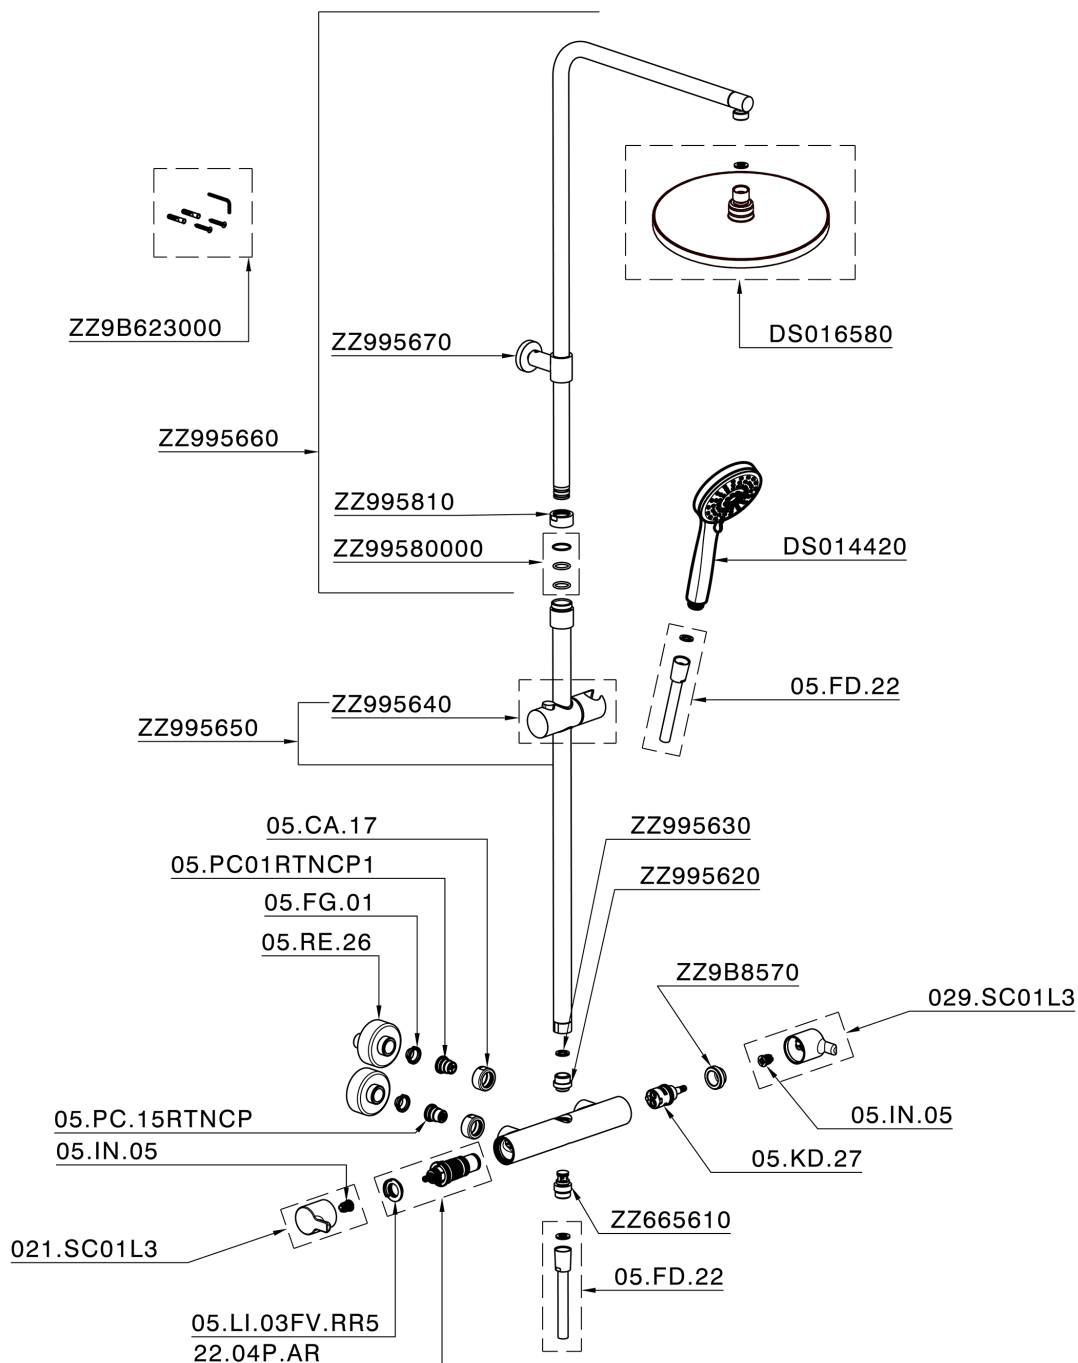

## 2-functions Thermostatic shower set TENDER\_C2C8402A

MODEL **C2C8402A**

2-functions Thermostatic shower set, 2 outlet deviasop, adjustable riser column, sliding handshower holder, 100 mm ABS 3 sprays handshower, 250 mm round showerhead 13 mm thick ABS, 150 cm smooth SILVERFLEX Flexible Hose

### DeviaStop

The Cisal Devia Stop technology allows to adjust the water flow and to direct it to the selected output point (overhead soaker, hand shower, etc).

### SafeTouch

The Cisal SafeTouch system maintains the mixer body cool to the touch during operation.

## 2-functions Thermostatic shower set TENDER\_C2C8402A

C2C8402A

<https://en.cisal.it/2-functions-thermostatic-shower-set-tender-c2c8402a>

2026-06-14