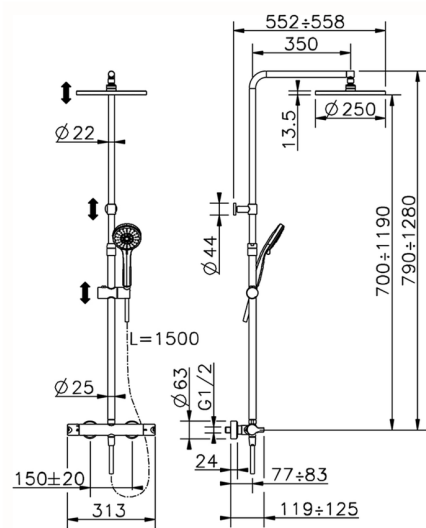

## 2-functions Thermostatic shower set TENDER\_C2C8402A

MODEL **C2C8402A**

2-functions Thermostatic shower set, 2 outlet devia stop, adjustable riser column, sliding handshower holder, 100 mm ABS 3 sprays handshower, 250 mm round showerhead 13 mm thick ABS, 150 cm smooth SILVERFLEX Flexible Hose

AVAILABLE FINISHINGS

CHARACTERISTICS

Cartridge Spare Parts **22.04A.AR - ZZ97279004**

**Argo 2 (long filter) Thermostatic Valve**

### DeviaStop

The Cisal Devia Stop technology allows to adjust the water flow and to direct it to the selected output point (overhead soaker, hand shower, etc).