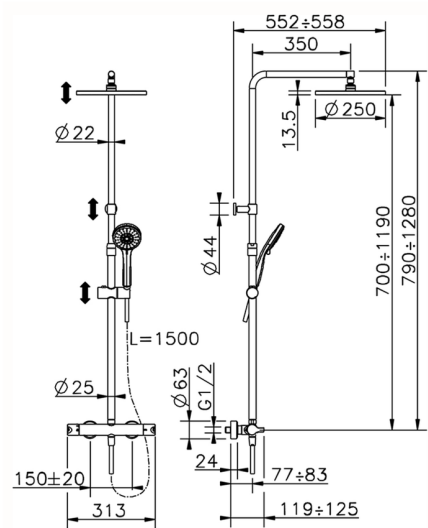

## 2-functions Thermostatic shower set TENDER\_C2C8402A

MODEL **C2C8402A**

2-functions Thermostatic shower set, 2 outlet deviasop, adjustable riser column, sliding handshower holder, 100 mm ABS 3 sprays handshower, 250 mm round showerhead 13 mm thick ABS, 150 cm smooth SILVERFLEX Flexible Hose

AVAILABLE FINISHINGS

CHARACTERISTICS

Cartridge Spare Parts **22.04A.AR - ZZ97279004**

**Argo 2 (long filter) Thermostatic Valve**

### DeviaStop

The Cisal Devia Stop technology allows to adjust the water flow and to direct it to the selected output point (overhead soaker, hand shower, etc).