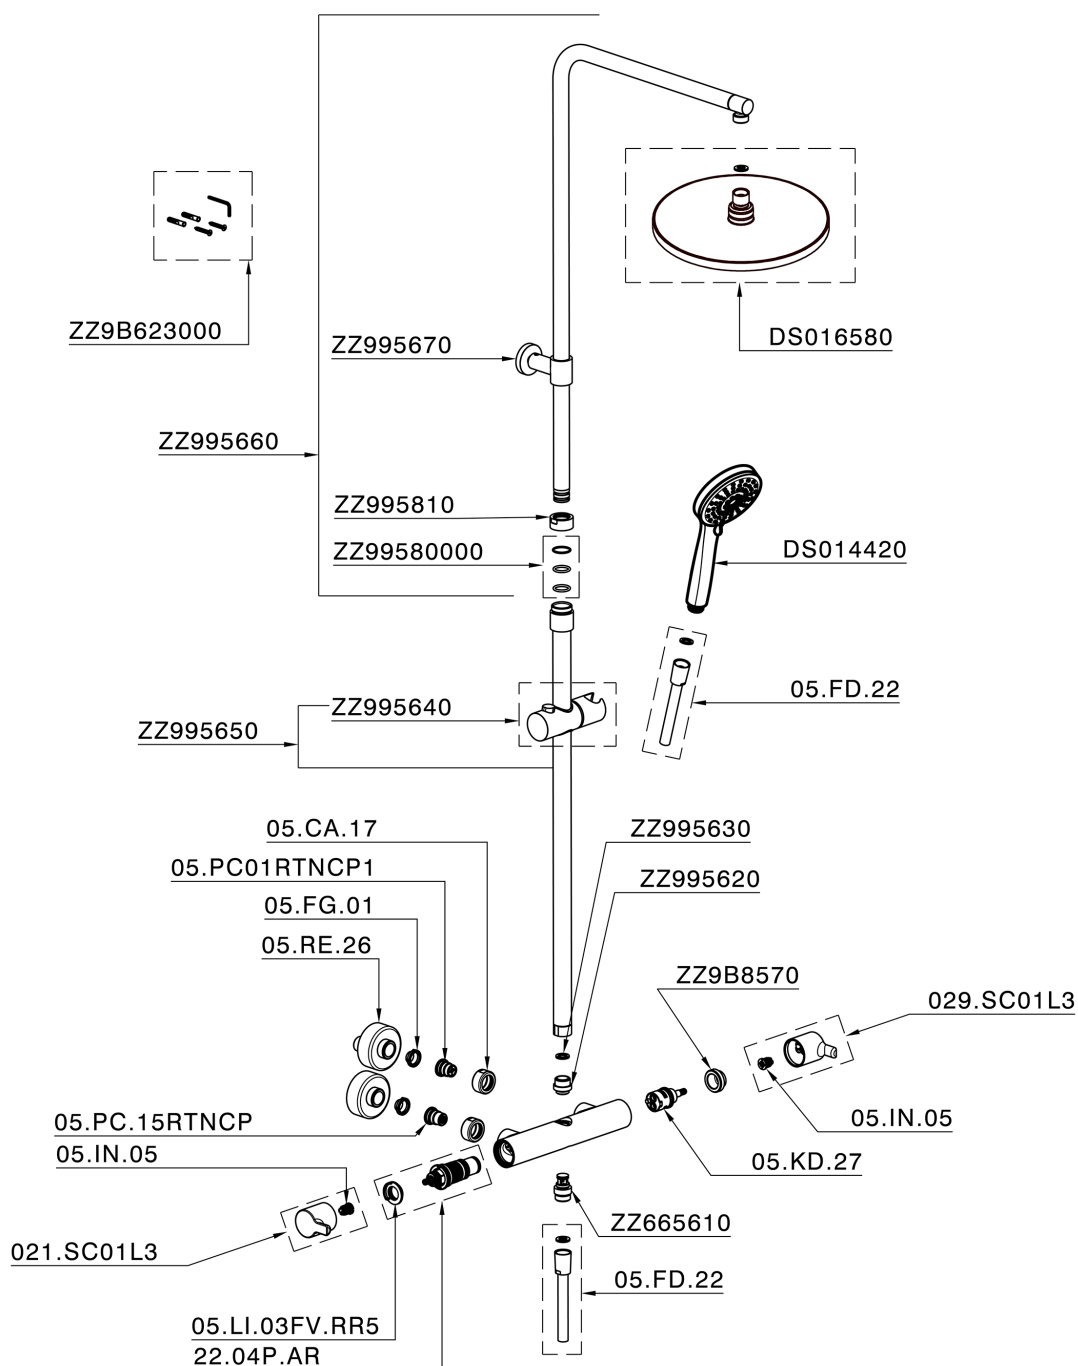

## 2-functions Thermostatic shower set TENDER\_C2C8402A

MODEL **C2C8402A**

2-functions Thermostatic shower set, 2 outlet devia stop, adjustable riser column, sliding handshower holder, 100 mm ABS 3 sprays handshower, 250 mm round showerhead 13 mm thick ABS, 150 cm smooth SILVERFLEX Flexible Hose

### DeviaStop

The Cisal Devia Stop technology allows to adjust the water flow and to direct it to the selected output point (overhead soaker, hand shower, etc).

### SafeTouch

The Cisal SafeTouch system maintains the mixer body cool to the touch during operation.

## 2-functions Thermostatic shower set TENDER\_C2C8402A

C2C8402A

<https://en.cisal.it/2-functions-thermostatic-shower-set-tender-c2c8402a>

2026-04-29