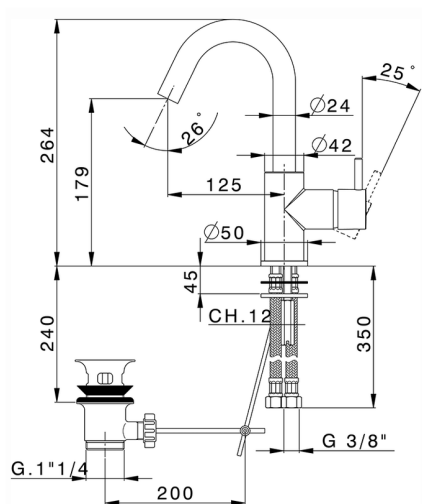

Single lever washbasin mixer EnergySave NUOVA LESS_LN000475

MODEL **LN000475**

Single lever washbasin mixer EnergySave, swivel spout, with 1"1/4 automatic pop-up waste, G.3/8" stainless steel flexible hoses

AVAILABLE FINISHINGS

-  **21** 21 Chrome
-  **2F** 2F Brushed Nickel
-  **40** 40 Matt Black
-  **4Q** 4Q Matt White

CHARACTERISTICS

Cartridge Spare Parts **ZZ95409000**

35 mm Cartridge

EcoStop

EcoStop feature limits water flow to approximately 50% of maximum output with one point of resistance on setting. Push slightly past the middle stop only when full water output is required. This will save water up to 50%.

EnergySave

Thanks to the EnergySave device, only cold water will be drawn if the lever is operated in the central position, so that the water heater will not be engaged and no hot water wasted, leading to considerable savings in energy and costs. The temperature can be adjusted by rotating the lever to the left, until the desired temperature is reached.