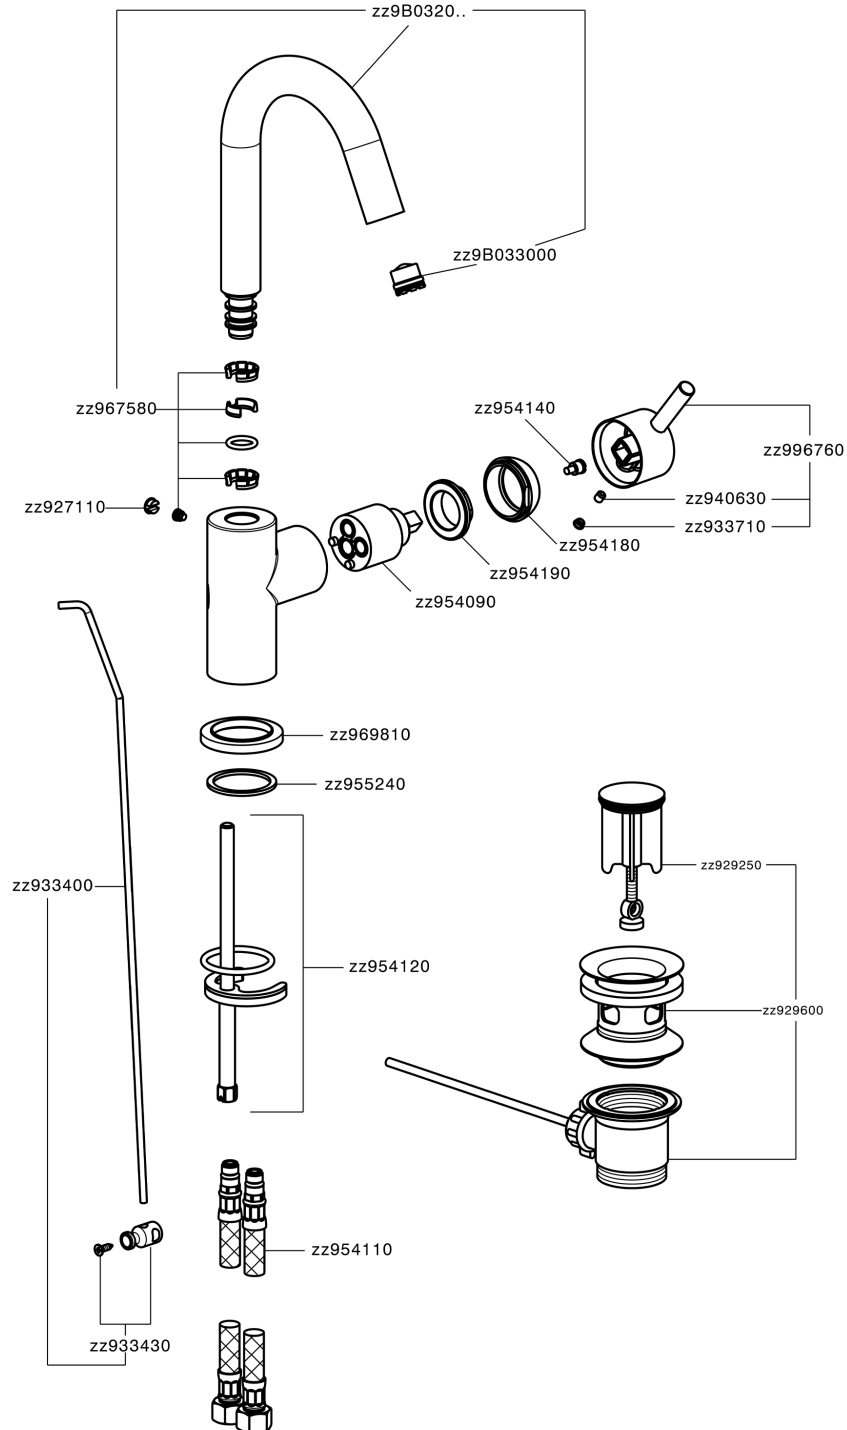

Single lever washbasin mixer EnergySave NUOVA LESS_LN000475

MODEL **LN000475**

Single lever washbasin mixer EnergySave, swivel spout, with 1"1/4 automatic pop-up waste, G.3/8" stainless steel flexible hoses

AVAILABLE FINISHINGS

-  **21** 21 Chrome
-  **2F** 2F Brushed Nickel
-  **40** 40 Matt Black
-  **4Q** 4Q Matt White

CHARACTERISTICS

Cartridge Spare Parts **ZZ95409000**

35 mm Cartridge

EcoStop

EcoStop feature limits water flow to approximately 50% of maximum output with one point of resistance on setting. Push slightly past the middle stop only when full water output is required. This will save water up to 50%.

EnergySave

Thanks to the EnergySave device, only cold water will be drawn if the lever is operated in the central position, so that the water heater will not be engaged and no hot water wasted, leading to considerable savings in energy and costs. The temperature can be adjusted by rotating the lever to the left, until the desired temperature is reached.

Single lever washbasin mixer EnergySave NUOVA LESS_LN000475

LN000475

<https://en.cisal.it/single-lever-washbasin-mixer-energysave-nuova-less-ln000475>

2026-02-04