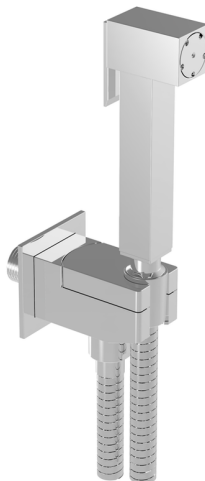

Toilet-jet handshower set HYGENIC SHOWERS_CU007930

MODEL **CU007930**

Toilet-jet handshower set, square wall bracket, single water opening, Brass Toilet-jet handshower, 120 cm PVC flexible hose

AVAILABLE FINISHINGS

CHARACTERISTICS

Toilet-jet handshower

Toilet-jet Handshower

Shut-off Hand shower, for sanitary cleaning.

2025-01-02