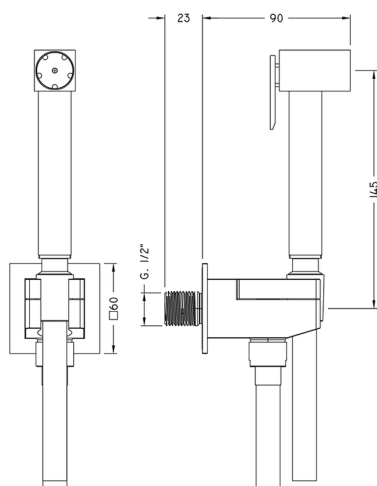

Toilet-jet handshower set HYGENIC SHOWERS_CU007930

MODEL **CU007930**

Toilet-jet handshower set, square wall bracket, single water opening, Brass Toilet-jet handshower, 120 cm PVC flexible hose

AVAILABLE FINISHINGS

CHARACTERISTICS

Toilet-jet handshower

Toilet-jet Handshower

Shut-off Hand shower, for sanitary cleaning.

2025-01-02