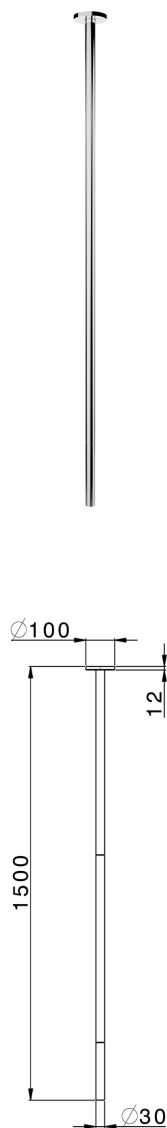

## Ceiling-mounted wash basin spout NUOVA LESS\_ZA010540

MODEL **ZA010540**

Ceiling-mounted wash basin spout, L. 1500 mm, G. 1/2" connection, match with art. LN000650

### AVAILABLE FINISHINGS

-  **21** 21 Chrome
-  **2F** 2F Brushed Nickel
-  **40** 40 Matt Black
-  **4Q** 4Q Matt White

### CHARACTERISTICS

Required concealed parts **LN000650**  
**LN003000**

2026-04-08